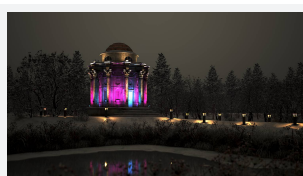

Kamar

Kamar Floodlight 1 RGBW 3000K 30° Symmetrical
Code: AKAR1/1/RGBW30/WB/DMX

Category	Floodlights
Application	Commercial, Hospitality, Industrial, Outdoor, Retail
Specification	Performance

PRODUCT FEATURES

- High performance projector with a vast number of customisation options suitable for all commercial, hospitality, retail and industrial applications
- Beam angle options ranging from 8° up to 60° ensure suitability for most applications
- Low glare hood and honeycomb film accessories available for projects when glare optimisation and upward lighting are considerations
- Die-cast construction provides sleek and modern appearance, perfect for architectural applications
- Multiple control options available, DALI (as standard), DMX and Casambi (35W and 100W only) as well as an extensive collection of CCT options (2000K, 2200K, 2700K, 3000K, 4000K, 5000K, TW, RGBW) provide complete control and light output for even the most complex of projects

GENERAL INFORMATION

Wattage	35W
Beam Angle	30°
CRI	80
CCT	RGBW (RGB+3000K)
Input	220/240V
Operating Temp	-30°C - 50°C
SDCM	6
Product Weight without Packaging	3.7 kg

TECHNICAL INFORMATION

Light Source	LED
Colour / Finish	Silver
IP Rating	IP66
Class Protection	1
Internal / External	Internal / External
Surface / Recessed / Suspended	Floor, Wall
Lumen Depreciation	L70 54,000h
Warranty (Years)	5
CE Mark	Yes
Diameter	219.5 mm
Height	330 mm