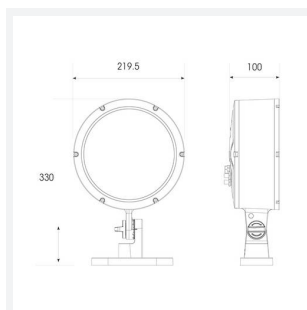

Kamar

Kamar Floodlight 1 RGBW 3000K 30° Symmetrical
Code: AKAR1/1/RGBW30/WB/DMX

Category	Floodlights
Application	Commercial, Hospitality, Industrial, Outdoor, Retail
Specification	Performance

PRODUCT FEATURES

- High performance projector with a vast number of customisation options suitable for all commercial, hospitality, retail and industrial applications
- Beam angle options ranging from 8° up to 60° ensure suitability for most applications
- Low glare hood and honeycomb film accessories available for projects when glare optimisation and upward lighting are considerations
- Die-cast construction provides sleek and modern appearance, perfect for architectural applications
- Multiple control options available, DALI (as standard), DMX and Casambi (35W and 100W only) as well as an extensive collection of CCT options (2000K, 2200K, 2700K, 3000K, 4000K, 5000K, TW, RGBW) provide complete control and light output for even the most complex of projects

GENERAL INFORMATION

Wattage	35W
Beam Angle	30°
CRI	80
CCT	RGBW (RGB+3000K)
Input	220/240V
Operating Temp	-30°C - 50°C
SDCM	6
Product Weight without Packaging	3.7 kg

TECHNICAL INFORMATION

Light Source	LED
Colour / Finish	Silver
IP Rating	IP66
Class Protection	1
Internal / External	Internal / External
Surface / Recessed / Suspended	Floor, Wall
Lumen Depreciation	L70 54,000h
Warranty (Years)	5
CE Mark	Yes
Diameter	219.5 mm
Height	330 mm