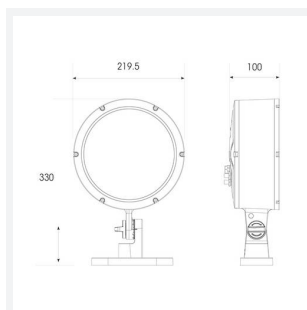

## PRODUCT FEATURES

- High performance projector with a vast number of customisation options suitable for all commercial, hospitality, retail and industrial applications
- Beam angle options ranging from 8° up to 60° ensure suitability for most applications
- Low glare hood and honeycomb film accessories available for projects when glare optimisation and upward lighting are considerations
- Die-cast construction provides sleek and modern appearance, perfect for architectural applications
- Multiple control options available, DALI (as standard), DMX and Casambi (35W and 100W only) as well as an extensive collection of CCT options (2000K, 2200K, 2700K, 3000K, 4000K, 5000K, TW, RGBW) provide complete control and light output for even the most complex of projects

### GENERAL INFORMATION

Wattage	35W
Beam Angle	60°
CRI	80
CCT	RGBW (RGB+3000K)
Input	220/240V
Operating Temp	-30°C - 50°C
SDCM	6
Product Weight without Packaging	3.7 kg

### TECHNICAL INFORMATION

Light Source	LED
Colour / Finish	Silver
IP Rating	IP66
Class Protection	1
Internal / External	Internal / External
Surface / Recessed / Suspended	Floor, Wall
Lumen Depreciation	L70 54,000h
Warranty (Years)	5
CE Mark	Yes
Diameter	219.5 mm
Height	330 mm