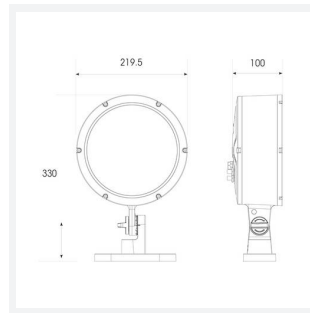

Kamar

Kamar Floodlight 1 RGBW 3000K 60° Symmetrical
Code: AKAR1/1/RGBW30/UWB/OCTO

Category	Floodlights
Application	Commercial, Hospitality, Industrial, Outdoor, Retail
Specification	Performance

PRODUCT FEATURES

- High performance projector with a vast number of customisation options suitable for all commercial, hospitality, retail and industrial applications
- Beam angle options ranging from 8° up to 60° ensure suitability for most applications
- Low glare hood and honeycomb film accessories available for projects when glare optimisation and upward lighting are considerations
- Die-cast construction provides sleek and modern appearance, perfect for architectural applications
- Multiple control options available, DALI (as standard), DMX and Casambi (35W and 100W only) as well as an extensive collection of CCT options (2000K, 2200K, 2700K, 3000K, 4000K, 5000K, TW, RGBW) provide complete control and light output for even the most complex of projects

GENERAL INFORMATION

Wattage	35W
Beam Angle	60°
CRI	80
CCT	RGBW (RGB+3000K)
Input	220-240V
Operating Temp	-30°C - 50°C
SDCM	6
Product Weight without Packaging	3.7 kg

TECHNICAL INFORMATION

Light Source	LED
Colour / Finish	Silver
IP Rating	IP66
Class Protection	1
Internal / External	Internal / External
Surface / Recessed / Suspended	Floor, Wall
Lumen Depreciation	L70 54,000h
Warranty (Years)	5
CE Mark	Yes
Diameter	220 mm
Height	330 mm