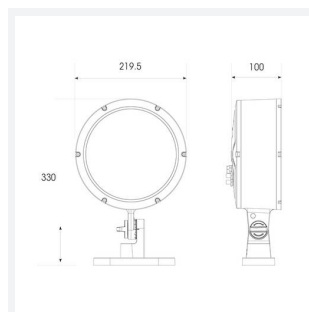

PRODUCT FEATURES

- High performance projector with a vast number of customisation options suitable for all commercial, hospitality, retail and industrial applications
- Beam angle options ranging from 8° up to 60° ensure suitability for most applications
- Low glare hood and honeycomb film accessories available for projects when glare optimisation and upward lighting are considerations
- Die-cast construction provides sleek and modern appearance, perfect for architectural applications
- Multiple control options available, DALI (as standard), DMX and Casambi (35W and 100W only) as well as an extensive collection of CCT options (2000K, 2200K, 2700K, 3000K, 4000K, 5000K, TW, RGBW) provide complete control and light output for even the most complex of projects

GENERAL INFORMATION

Wattage	35W
Beam Angle	60°
CRI	80
CCT	RGBW (RGB+3000K)
Input	220/240V
Operating Temp	-30°C - 50°C
SDCM	6
Product Weight without Packaging	3.7 kg

TECHNICAL INFORMATION

Light Source	LED
Colour / Finish	Silver
IP Rating	IP66
Class Protection	1
Internal / External	Internal / External
Surface / Recessed / Suspended	Floor, Wall
Lumen Depreciation	L70 54,000h
Warranty (Years)	5
CE Mark	Yes
Diameter	219.5 mm
Height	330 mm