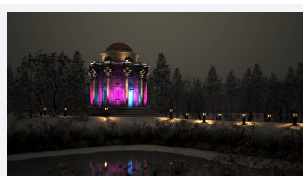

## Kamar Floodlight 1 RGBW 3000K 60° Symmetrical Code: AKAR1/1/RGBW30/UWB/DMX

Category	Floodlights
Application	Commercial, Hospitality, Industrial, Outdoor, Retail
Specification	Performance

### PRODUCT FEATURES

- High performance projector with a vast number of customisation options suitable for all commercial, hospitality, retail and industrial applications
- Beam angle options ranging from 8° up to 60° ensure suitability for most applications
- Low glare hood and honeycomb film accessories available for projects when glare optimisation and upward lighting are considerations
- Die-cast construction provides sleek and modern appearance, perfect for architectural applications
- Multiple control options available, DALI (as standard), DMX and Casambi (35W and 100W only) as well as an extensive collection of CCT options (2000K, 2200K, 2700K, 3000K, 4000K, 5000K, TW, RGBW) provide complete control and light output for even the most complex of projects

### GENERAL INFORMATION

Wattage	35W
Beam Angle	60°
CRI	80
CCT	RGBW (RGB+3000K)
Input	220/240V
Operating Temp	-30°C - 50°C
SDCM	6
Product Weight without Packaging	3.7 kg