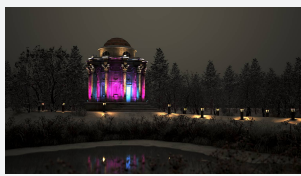

# Kamar

**Kamar Floodlight 1 RGBW 3000K 60° Symmetrical**  
**Code: AKAR1/1/RGBW30/UWB/DMX**

<b>Category</b>	Floodlights
<b>Application</b>	Commercial, Hospitality, Industrial, Outdoor, Retail
<b>Specification</b>	Performance

## PRODUCT FEATURES

- High performance projector with a vast number of customisation options suitable for all commercial, hospitality, retail and industrial applications
- Beam angle options ranging from 8° up to 60° ensure suitability for most applications
- Low glare hood and honeycomb film accessories available for projects when glare optimisation and upward lighting are considerations
- Die-cast construction provides sleek and modern appearance, perfect for architectural applications
- Multiple control options available, DALI (as standard), DMX and Casambi (35W and 100W only) as well as an extensive collection of CCT options (2000K, 2200K, 2700K, 3000K, 4000K, 5000K, TW, RGBW) provide complete control and light output for even the most complex of projects

### GENERAL INFORMATION

Wattage	35W
Beam Angle	60°
CRI	80
CCT	RGBW (RGB+3000K)
Input	220-240V
Operating Temp	-30°C - 50°C
SDCM	6
Product Weight without Packaging	3.7 kg