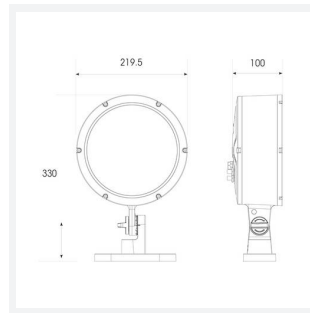

# Kamar

**Kamar Floodlight 1 RGBW 3000K 60° Symmetrical**  
**Code: AKAR1/1/RGBW30/UWB/DMX**

<b>Category</b>	Floodlights
<b>Application</b>	Commercial, Hospitality, Industrial, Outdoor, Retail
<b>Specification</b>	Performance

## PRODUCT FEATURES

- High performance projector with a vast number of customisation options suitable for all commercial, hospitality, retail and industrial applications
- Beam angle options ranging from 8° up to 60° ensure suitability for most applications
- Low glare hood and honeycomb film accessories available for projects when glare optimisation and upward lighting are considerations
- Die-cast construction provides sleek and modern appearance, perfect for architectural applications
- Multiple control options available, DALI (as standard), DMX and Casambi (35W and 100W only) as well as an extensive collection of CCT options (2000K, 2200K, 2700K, 3000K, 4000K, 5000K, TW, RGBW) provide complete control and light output for even the most complex of projects

### GENERAL INFORMATION

Wattage	35W
Beam Angle	60°
CRI	80
CCT	RGBW (RGB+3000K)
Input	220-240V
Operating Temp	-30°C - 50°C
SDCM	6
Product Weight without Packaging	3.7 kg

### TECHNICAL INFORMATION

Light Source	LED
Colour / Finish	Silver
IP Rating	IP66
Class Protection	1
Internal / External	Internal / External
Surface / Recessed / Suspended	Floor, Wall
Lumen Depreciation	L70 54,000h
Warranty (Years)	5
CE Mark	Yes
Diameter	220 mm
Height	330 mm