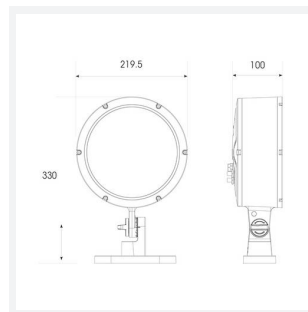

Kamar

Kamar Floodlight 1 RGBW 3000K 8° Symmetrical
Code: AKAR1/1/RGBW30/NB/OCTO

Category	Floodlights
Application	Commercial, Hospitality, Industrial, Outdoor, Retail
Specification	Performance

PRODUCT FEATURES

- High performance projector with a vast number of customisation options suitable for all commercial, hospitality, retail and industrial applications
- Beam angle options ranging from 8° up to 60° ensure suitability for most applications
- Low glare hood and honeycomb film accessories available for projects when glare optimisation and upward lighting are considerations
- Die-cast construction provides sleek and modern appearance, perfect for architectural applications
- Multiple control options available, DALI (as standard), DMX and Casambi (35W and 100W only) as well as an extensive collection of CCT options (2000K, 2200K, 2700K, 3000K, 4000K, 5000K, TW, RGBW) provide complete control and light output for even the most complex of projects

GENERAL INFORMATION

Wattage	35W
Beam Angle	8°
CRI	80
CCT	RGBW (RGB+3000K)
Input	220-240V
Operating Temp	-30°C - 50°C
SDCM	6
Product Weight without Packaging	3.7 kg

TECHNICAL INFORMATION

Light Source	LED
Colour / Finish	Silver
IP Rating	IP66
Class Protection	1
Internal / External	Internal / External
Surface / Recessed / Suspended	Floor, Wall
Lumen Depreciation	L70 54,000h
Warranty (Years)	5
CE Mark	Yes
Diameter	220 mm
Height	330 mm