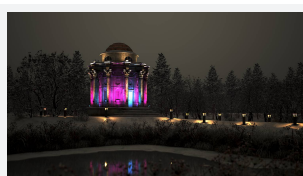

Kamar

Kamar Floodlight 1 RGBW 3000K 12° Symmetrical
Code: AKAR1/1/RGBW30/MB/DMX

Category	Floodlights
Application	Commercial, Hospitality, Industrial, Outdoor, Retail
Specification	Performance

PRODUCT FEATURES

- High performance projector with a vast number of customisation options suitable for all commercial, hospitality, retail and industrial applications
- Beam angle options ranging from 8° up to 60° ensure suitability for most applications
- Low glare hood and honeycomb film accessories available for projects when glare optimisation and upward lighting are considerations
- Die-cast construction provides sleek and modern appearance, perfect for architectural applications
- Multiple control options available, DALI (as standard), DMX and Casambi (35W and 100W only) as well as an extensive collection of CCT options (2000K, 2200K, 2700K, 3000K, 4000K, 5000K, TW, RGBW) provide complete control and light output for even the most complex of projects

GENERAL INFORMATION

Wattage	35W
Beam Angle	12°
CRI	80
CCT	RGBW (RGB+3000K)
Input	220/240V
Operating Temp	-30°C - 50°C
SDCM	6
Product Weight without Packaging	3.7 kg

TECHNICAL INFORMATION

Light Source	LED
Colour / Finish	Silver
IP Rating	IP66
Class Protection	1
Internal / External	Internal / External
Surface / Recessed / Suspended	Floor, Wall
Lumen Depreciation	L70 54,000h
Warranty (Years)	5
CE Mark	Yes
Diameter	219.5 mm
Height	330 mm