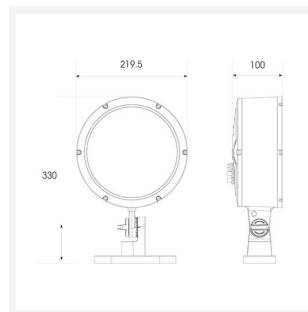

Kamar

Kamar Floodlight 1 RGBW 3000K 12° Symmetrical
Code: AKAR1/1/RGBW30/MB/DMX

Category	Floodlights
Application	Commercial, Hospitality, Industrial, Outdoor, Retail
Specification	Performance

PRODUCT FEATURES

- High performance projector with a vast number of customisation options suitable for all commercial, hospitality, retail and industrial applications
- Beam angle options ranging from 8° up to 60° ensure suitability for most applications
- Low glare hood and honeycomb film accessories available for projects when glare optimisation and upward lighting are considerations
- Die-cast construction provides sleek and modern appearance, perfect for architectural applications
- Multiple control options available, DALI (as standard), DMX and Casambi (35W and 100W only) as well as an extensive collection of CCT options (2000K, 2200K, 2700K, 3000K, 4000K, 5000K, TW, RGBW) provide complete control and light output for even the most complex of projects

GENERAL INFORMATION

Wattage	35W
Beam Angle	12°
CRI	80
CCT	RGBW (RGB+3000K)
Input	220-240V
Operating Temp	-30°C - 50°C
SDCM	6
Product Weight without Packaging	3.7 kg

TECHNICAL INFORMATION

Light Source	LED
Colour / Finish	Silver
IP Rating	IP66
Class Protection	1
Internal / External	Internal / External
Surface / Recessed / Suspended	Floor, Wall
Lumen Depreciation	L70 54,000h
Warranty (Years)	5
CE Mark	Yes
Diameter	220 mm
Height	330 mm