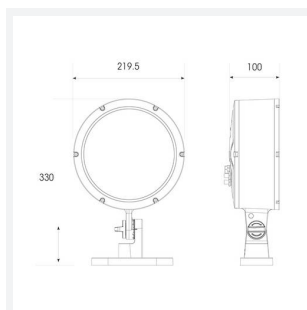

Kamar

Kamar Floodlight 1 RGBW 3000K 12° Symmetrical
Code: AKAR1/1/RGBW30/MB/DMX

Category	Floodlights
Application	Commercial, Hospitality, Industrial, Outdoor, Retail
Specification	Performance

PRODUCT FEATURES

- High performance projector with a vast number of customisation options suitable for all commercial, hospitality, retail and industrial applications
- Beam angle options ranging from 8° up to 60° ensure suitability for most applications
- Low glare hood and honeycomb film accessories available for projects when glare optimisation and upward lighting are considerations
- Die-cast construction provides sleek and modern appearance, perfect for architectural applications
- Multiple control options available, DALI (as standard), DMX and Casambi (35W and 100W only) as well as an extensive collection of CCT options (2000K, 2200K, 2700K, 3000K, 4000K, 5000K, TW, RGBW) provide complete control and light output for even the most complex of projects

GENERAL INFORMATION

Wattage	35W
Beam Angle	12°
CRI	80
CCT	RGBW (RGB+3000K)
Input	220/240V
Operating Temp	-30°C - 50°C
SDCM	6
Product Weight without Packaging	3.7 kg

TECHNICAL INFORMATION

Light Source	LED
Colour / Finish	Silver
IP Rating	IP66
Class Protection	1
Internal / External	Internal / External
Surface / Recessed / Suspended	Floor, Wall
Lumen Depreciation	L70 54,000h
Warranty (Years)	5
CE Mark	Yes
Diameter	219.5 mm
Height	330 mm