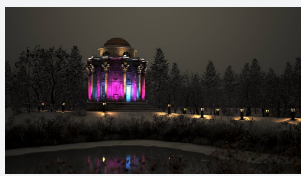

Kamar

Kamar Floodlight 1 RGBW 3000K 12° Symmetrical
Code: AKAR1/1/RGBW30/MB/DMX

Category	Floodlights
Application	Commercial, Hospitality, Industrial, Outdoor, Retail
Specification	Performance

PRODUCT FEATURES

- High performance projector with a vast number of customisation options suitable for all commercial, hospitality, retail and industrial applications
- Beam angle options ranging from 8° up to 60° ensure suitability for most applications
- Low glare hood and honeycomb film accessories available for projects when glare optimisation and upward lighting are considerations
- Die-cast construction provides sleek and modern appearance, perfect for architectural applications
- Multiple control options available, DALI (as standard), DMX and Casambi (35W and 100W only) as well as an extensive collection of CCT options (2000K, 2200K, 2700K, 3000K, 4000K, 5000K, TW, RGBW) provide complete control and light output for even the most complex of projects

GENERAL INFORMATION

Wattage	35W
Beam Angle	12°
CRI	80
CCT	RGBW (RGB+3000K)
Input	220-240V
Operating Temp	-30°C - 50°C
SDCM	6
Product Weight without Packaging	3.7 kg

TECHNICAL INFORMATION

Light Source	LED
Colour / Finish	Silver
IP Rating	IP66
Class Protection	1
Internal / External	Internal / External
Surface / Recessed / Suspended	Floor, Wall
Lumen Depreciation	L70 54,000h
Warranty (Years)	5
CE Mark	Yes
Diameter	220 mm
Height	330 mm