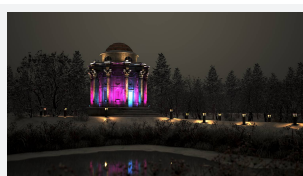

Kamar

Kamar Floodlight 1 RGBW 3000K 20° x 60°
Code: AKAR1/1/RGBW30/ASY/OCTO

Category	Floodlights
Application	Commercial, Hospitality, Industrial, Outdoor, Retail
Specification	Performance

PRODUCT FEATURES

- High performance projector with a vast number of customisation options suitable for all commercial, hospitality, retail and industrial applications
- Beam angle options ranging from 8° up to 60° ensure suitability for most applications
- Low glare hood and honeycomb film accessories available for projects when glare optimisation and upward lighting are considerations
- Die-cast construction provides sleek and modern appearance, perfect for architectural applications
- Multiple control options available, DALI (as standard), DMX and Casambi (35W and 100W only) as well as an extensive collection of CCT options (2000K, 2200K, 2700K, 3000K, 4000K, 5000K, TW, RGBW) provide complete control and light output for even the most complex of projects

GENERAL INFORMATION

Wattage	35W
Beam Angle	20/60°
CRI	80
CCT	RGBW (RGB+3000K)
Input	220-240V
Operating Temp	-30°C - 50°C
SDCM	6
Product Weight without Packaging	3.7 kg

TECHNICAL INFORMATION

Light Source	LED
Colour / Finish	Silver
IP Rating	IP66
Class Protection	1
Internal / External	Internal / External
Surface / Recessed / Suspended	Floor, Wall
Lumen Depreciation	L70 54,000h
Warranty (Years)	5
CE Mark	Yes
Diameter	220 mm
Height	330 mm