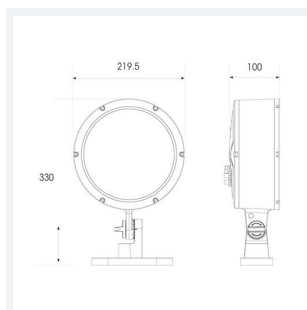

Kamar

Kamar Floodlight 1 RGBW 3000K 20° x 60°
Code: AKAR1/1/RGBW30/ASY/OCTO

Category	Floodlights
Application	Commercial, Hospitality, Industrial, Outdoor, Retail
Specification	Performance

PRODUCT FEATURES

- High performance projector with a vast number of customisation options suitable for all commercial, hospitality, retail and industrial applications
- Beam angle options ranging from 8° up to 60° ensure suitability for most applications
- Low glare hood and honeycomb film accessories available for projects when glare optimisation and upward lighting are considerations
- Die-cast construction provides sleek and modern appearance, perfect for architectural applications
- Multiple control options available, DALI (as standard), DMX and Casambi (35W and 100W only) as well as an extensive collection of CCT options (2000K, 2200K, 2700K, 3000K, 4000K, 5000K, TW, RGBW) provide complete control and light output for even the most complex of projects

GENERAL INFORMATION

Wattage	35W
Beam Angle	20/60°
CRI	80
CCT	RGBW (RGB+3000K)
Input	220-240V
Operating Temp	-30°C - 50°C
SDCM	6
Product Weight without Packaging	3.7 kg

TECHNICAL INFORMATION

Light Source	LED
Colour / Finish	Silver
IP Rating	IP66
Class Protection	1
Internal / External	Internal / External
Surface / Recessed / Suspended	Floor, Wall
Lumen Depreciation	L70 54,000h
Warranty (Years)	5
CE Mark	Yes
Diameter	220 mm
Height	330 mm