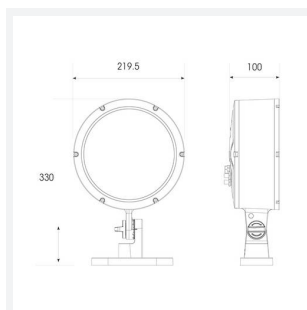

Kamar

Kamar Floodlight 1 RGBW 3000K 20° x 60°
Code: AKAR1/1/RGBW30/ASY/DMX

Category	Floodlights
Application	Commercial, Hospitality, Industrial, Outdoor, Retail
Specification	Performance

PRODUCT FEATURES

- High performance projector with a vast number of customisation options suitable for all commercial, hospitality, retail and industrial applications
- Beam angle options ranging from 8° up to 60° ensure suitability for most applications
- Low glare hood and honeycomb film accessories available for projects when glare optimisation and upward lighting are considerations
- Die-cast construction provides sleek and modern appearance, perfect for architectural applications
- Multiple control options available, DALI (as standard), DMX and Casambi (35W and 100W only) as well as an extensive collection of CCT options (2000K, 2200K, 2700K, 3000K, 4000K, 5000K, TW, RGBW) provide complete control and light output for even the most complex of projects

GENERAL INFORMATION

Wattage	35W
Beam Angle	20/60°
CRI	80
CCT	RGBW (RGB+3000K)
Input	220-240V
Operating Temp	-30°C - 50°C
SDCM	6
Product Weight without Packaging	3.7 kg

TECHNICAL INFORMATION

Light Source	LED
Colour / Finish	Silver
IP Rating	IP66
Class Protection	1
Internal / External	Internal / External
Surface / Recessed / Suspended	Floor, Wall
Lumen Depreciation	L70 54,000h
Warranty (Years)	5
CE Mark	Yes
Diameter	220 mm
Height	330 mm