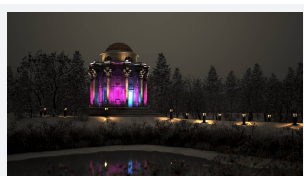

Kamar

Kamar Floodlight 1 RGBW 3000K 20° x 60°
Code: AKAR1/1/RGBW30/ASY/DMX

Category	Floodlights
Application	Commercial, Hospitality, Industrial, Outdoor, Retail
Specification	Performance

PRODUCT FEATURES

- High performance projector with a vast number of customisation options suitable for all commercial, hospitality, retail and industrial applications
- Beam angle options ranging from 8° up to 60° ensure suitability for most applications
- Low glare hood and honeycomb film accessories available for projects when glare optimisation and upward lighting are considerations
- Die-cast construction provides sleek and modern appearance, perfect for architectural applications
- Multiple control options available, DALI (as standard), DMX and Casambi (35W and 100W only) as well as an extensive collection of CCT options (2000K, 2200K, 2700K, 3000K, 4000K, 5000K, TW, RGBW) provide complete control and light output for even the most complex of projects

GENERAL INFORMATION

Wattage	35W
Beam Angle	20/60°
CRI	80
CCT	RGBW (RGB+3000K)
Input	220-240V
Operating Temp	-30°C - 50°C
SDCM	6
Product Weight without Packaging	3.7 kg

TECHNICAL INFORMATION

Light Source	LED
Colour / Finish	Silver
IP Rating	IP66
Class Protection	1
Internal / External	Internal / External
Surface / Recessed / Suspended	Floor, Wall
Lumen Depreciation	L70 54,000h
Warranty (Years)	5
CE Mark	Yes
Diameter	220 mm
Height	330 mm