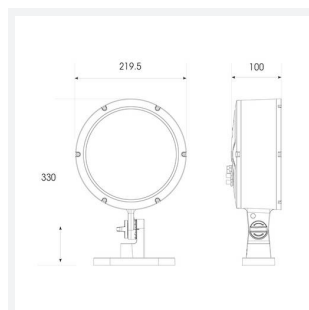

PRODUCT FEATURES

- High performance projector with a vast number of customisation options suitable for all commercial, hospitality, retail and industrial applications
- Beam angle options ranging from 8° up to 60° ensure suitability for most applications
- Low glare hood and honeycomb film accessories available for projects when glare optimisation and upward lighting are considerations
- Die-cast construction provides sleek and modern appearance, perfect for architectural applications
- Multiple control options available, DALI (as standard), DMX and Casambi (35W and 100W only) as well as an extensive collection of CCT options (2000K, 2200K, 2700K, 3000K, 4000K, 5000K, TW, RGBW) provide complete control and light output for even the most complex of projects

GENERAL INFORMATION

Wattage	35W
Beam Angle	20/60°
CRI	80
CCT	RGBW (RGB+3000K)
Input	220/240V
Operating Temp	-30°C - 50°C
SDCM	6
Product Weight without Packaging	3.7 kg

TECHNICAL INFORMATION

Light Source	LED
Colour / Finish	Silver
IP Rating	IP66
Class Protection	1
Internal / External	Internal / External
Surface / Recessed / Suspended	Floor, Wall
Lumen Depreciation	L70 54,000h
Warranty (Years)	5
CE Mark	Yes
Diameter	219.5 mm
Height	330 mm