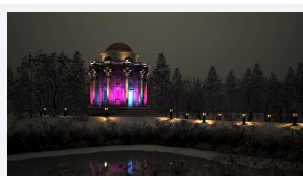

# Kamar

Kamar Floodlight 1 RGBW 3000K 20° x 60°

Code: AKAR1/1/RGBW30/ASY/DMX

Category	Floodlights
Application	Commercial, Hospitality, Industrial, Outdoor, Retail
Specification	Performance

## PRODUCT FEATURES

- High performance projector with a vast number of customisation options suitable for all commercial, hospitality, retail and industrial applications
- Beam angle options ranging from 8° up to 60° ensure suitability for most applications
- Low glare hood and honeycomb film accessories available for projects when glare optimisation and upward lighting are considerations
- Die-cast construction provides sleek and modern appearance, perfect for architectural applications
- Multiple control options available, DALI (as standard), DMX and Casambi (35W and 100W only) as well as an extensive collection of CCT options (2000K, 2200K, 2700K, 3000K, 4000K, 5000K, TW, RGBW) provide complete control and light output for even the most complex of projects

### GENERAL INFORMATION

Wattage	35W
Beam Angle	20/60°
CRI	80
CCT	RGBW (RGB+3000K)
Input	220/240V
Operating Temp	-30°C - 50°C
SDCM	6
Product Weight without Packaging	3.7 kg