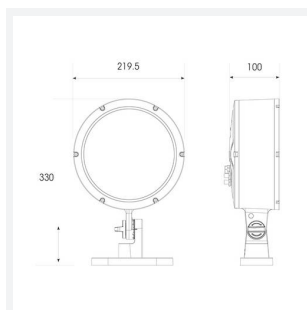

Kamar

Kamar Floodlight 1 RGBW 2700K 30° Symmetrical
Code: AKAR1/1/RGBW27/WB/OCTO

Category	Floodlights
Application	Commercial, Hospitality, Industrial, Outdoor, Retail
Specification	Performance

PRODUCT FEATURES

- High performance projector with a vast number of customisation options suitable for all commercial, hospitality, retail and industrial applications
- Beam angle options ranging from 8° up to 60° ensure suitability for most applications
- Low glare hood and honeycomb film accessories available for projects when glare optimisation and upward lighting are considerations
- Die-cast construction provides sleek and modern appearance, perfect for architectural applications
- Multiple control options available, DALI (as standard), DMX and Casambi (35W and 100W only) as well as an extensive collection of CCT options (2000K, 2200K, 2700K, 3000K, 4000K, 5000K, TW, RGBW) provide complete control and light output for even the most complex of projects

GENERAL INFORMATION

Wattage	35W
Beam Angle	30°
CRI	80
CCT	RGBW (RGB+2700K)
Input	220/240V
Operating Temp	-30°C - 50°C
SDCM	6
Product Weight without Packaging	3.7 kg

TECHNICAL INFORMATION

Light Source	LED
Colour / Finish	Silver
IP Rating	IP66
Class Protection	1
Internal / External	Internal / External
Surface / Recessed / Suspended	Floor, Wall
Lumen Depreciation	L70 54,000h
Warranty (Years)	5
CE Mark	Yes
Diameter	219.5 mm
Height	330 mm