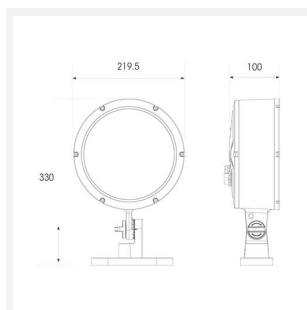

@ansell_lighting

ansellighting

Ansell Lighting

ansell_lighting

Kamar

Kamar Floodlight 1 RGBW 2700K 30° Symmetrical

Code: AKAR1/1/RGBW27/WB/DMX

Category	Floodlights
Application	Commercial, Hospitality, Industrial, Outdoor, Retail
Specification	Performance

PRODUCT FEATURES

- High performance projector with a vast number of customisation options suitable for all commercial, hospitality, retail and industrial applications
- Beam angle options ranging from 8° up to 60° ensure suitability for most applications
- Low glare hood and honeycomb film accessories available for projects when glare optimisation and upward lighting are considerations
- Die-cast construction provides sleek and modern appearance, perfect for architectural applications
- Multiple control options available, DALI (as standard), DMX and Casambi (35W and 100W only) as well as an extensive collection of CCT options (2000K, 2200K, 2700K, 3000K, 4000K, 5000K, TW, RGBW) provide complete control and light output for even the most complex of projects

GENERAL INFORMATION

Wattage	35W
Beam Angle	30°
CRI	80
CCT	RGBW (RGB+2700K)
Input	220/240V
Operating Temp	-30°C - 50°C
SDCM	6
Product Weight without Packaging	3.7 kg

TECHNICAL INFORMATION

Light Source	LED
Colour / Finish	Silver
IP Rating	IP66
Class Protection	1
Internal / External	Internal / External
Surface / Recessed / Suspended	Floor, Wall
Lumen Depreciation	L70 54,000h
Warranty (Years)	5
CE Mark	Yes
Diameter	219.5 mm
Height	330 mm