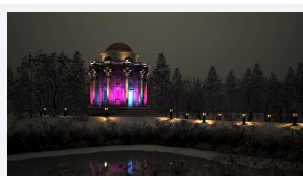

@ansell_lighting

ansellighting

Ansell Lighting

ansell_lighting

Kamar

Kamar Floodlight 1 RGBW 2700K 30° Symmetrical

Code: AKAR1/1/RGBW27/WB/DMX

Category	Floodlights
Application	Commercial, Hospitality, Industrial, Outdoor, Retail
Specification	Performance

PRODUCT FEATURES

- High performance projector with a vast number of customisation options suitable for all commercial, hospitality, retail and industrial applications
- Beam angle options ranging from 8° up to 60° ensure suitability for most applications
- Low glare hood and honeycomb film accessories available for projects when glare optimisation and upward lighting are considerations
- Die-cast construction provides sleek and modern appearance, perfect for architectural applications
- Multiple control options available, DALI (as standard), DMX and Casambi (35W and 100W only) as well as an extensive collection of CCT options (2000K, 2200K, 2700K, 3000K, 4000K, 5000K, TW, RGBW) provide complete control and light output for even the most complex of projects

GENERAL INFORMATION

Wattage	35W
Beam Angle	30°
CRI	80
CCT	RGBW (RGB+2700K)
Input	220/240V
Operating Temp	-30°C - 50°C
SDCM	6
Product Weight without Packaging	3.7 kg

TECHNICAL INFORMATION

Light Source	LED
Colour / Finish	Silver
IP Rating	IP66
Class Protection	1
Internal / External	Internal / External
Surface / Recessed / Suspended	Floor, Wall
Lumen Depreciation	L70 54,000h
Warranty (Years)	5
CE Mark	Yes
Diameter	219.5 mm
Height	330 mm