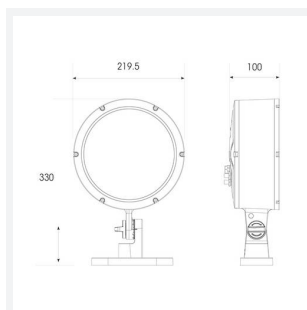

Kamar

Kamar Floodlight 1 RGBW 2700K 60° Symmetrical Code: AKAR1/1/RGBW27/UWB/OCTO

Category	Floodlights
Application	Commercial, Hospitality, Industrial, Outdoor, Retail
Specification	Performance

PRODUCT FEATURES

- High performance projector with a vast number of customisation options suitable for all commercial, hospitality, retail and industrial applications
- Beam angle options ranging from 8° up to 60° ensure suitability for most applications
- Low glare hood and honeycomb film accessories available for projects when glare optimisation and upward lighting are considerations
- Die-cast construction provides sleek and modern appearance, perfect for architectural applications
- Multiple control options available, DALI (as standard), DMX and Casambi (35W and 100W only) as well as an extensive collection of CCT options (2000K, 2200K, 2700K, 3000K, 4000K, 5000K, TW, RGBW) provide complete control and light output for even the most complex of projects

GENERAL INFORMATION

Wattage	35W
Beam Angle	60°
CRI	80
CCT	RGBW (RGB+2700K)
Input	220/240V
Operating Temp	-30°C - 50°C
SDCM	6
Product Weight without Packaging	3.7 kg

TECHNICAL INFORMATION

Light Source	LED
Colour / Finish	Silver
IP Rating	IP66
Class Protection	1
Internal / External	Internal / External
Surface / Recessed / Suspended	Floor, Wall
Lumen Depreciation	L70 54,000h
Warranty (Years)	5
CE Mark	Yes
Diameter	219.5 mm
Height	330 mm