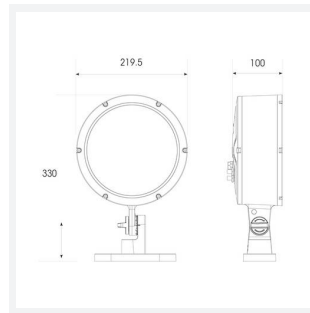

# Kamar

<b>Category</b>	Floodlights
<b>Application</b>	Commercial, Hospitality, Industrial, Outdoor, Retail
<b>Specification</b>	Performance

**Kamar Floodlight 1 RGBW 2700K 60° Symmetrical**  
**Code: AKAR1/1/RGBW27/UWB/DMX**

## PRODUCT FEATURES

- High performance projector with a vast number of customisation options suitable for all commercial, hospitality, retail and industrial applications
- Beam angle options ranging from 8° up to 60° ensure suitability for most applications
- Low glare hood and honeycomb film accessories available for projects when glare optimisation and upward lighting are considerations
- Die-cast construction provides sleek and modern appearance, perfect for architectural applications
- Multiple control options available, DALI (as standard), DMX and Casambi (35W and 100W only) as well as an extensive collection of CCT options (2000K, 2200K, 2700K, 3000K, 4000K, 5000K, TW, RGBW) provide complete control and light output for even the most complex of projects

### GENERAL INFORMATION

Wattage	35W
Beam Angle	60°
CRI	80
CCT	RGBW (RGB+2700K)
Input	220-240V
Operating Temp	-30°C - 50°C
SDCM	6
Product Weight without Packaging	3.7 kg

### TECHNICAL INFORMATION

Light Source	LED
Colour / Finish	Silver
IP Rating	IP66
Class Protection	1
Internal / External	Internal / External
Surface / Recessed / Suspended	Floor, Wall
Lumen Depreciation	L70 54,000h
Warranty (Years)	5
CE Mark	Yes
Diameter	220 mm
Height	330 mm