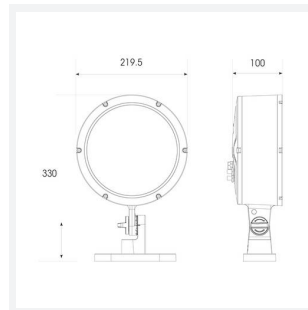

Kamar

Kamar Floodlight 1 RGBW 2700K 8° Symmetrical
Code: AKAR1/1/RGBW27/NB/OCTO

Category	Floodlights
Application	Commercial, Hospitality, Industrial, Outdoor, Retail
Specification	Performance

PRODUCT FEATURES

- High performance projector with a vast number of customisation options suitable for all commercial, hospitality, retail and industrial applications
- Beam angle options ranging from 8° up to 60° ensure suitability for most applications
- Low glare hood and honeycomb film accessories available for projects when glare optimisation and upward lighting are considerations
- Die-cast construction provides sleek and modern appearance, perfect for architectural applications
- Multiple control options available, DALI (as standard), DMX and Casambi (35W and 100W only) as well as an extensive collection of CCT options (2000K, 2200K, 2700K, 3000K, 4000K, 5000K, TW, RGBW) provide complete control and light output for even the most complex of projects

GENERAL INFORMATION

Wattage	35W
Beam Angle	8°
CRI	80
CCT	RGBW (RGB+2700K)
Input	220-240V
Operating Temp	-30°C - 50°C
SDCM	6
Product Weight without Packaging	3.7 kg

TECHNICAL INFORMATION

Light Source	LED
Colour / Finish	Silver
IP Rating	IP66
Class Protection	1
Internal / External	Internal / External
Surface / Recessed / Suspended	Floor, Wall
Lumen Depreciation	L70 54,000h
Warranty (Years)	5
CE Mark	Yes
Diameter	220 mm
Height	330 mm