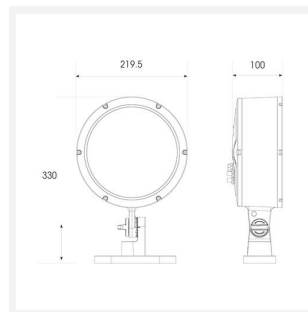

@ansell_lighting

ansellighting

Ansell Lighting

ansell_lighting

Kamar

Kamar Floodlight 1 RGBW 2700K 8° Symmetrical
Code: AKAR1/1/RGBW27/NB/DMX

Category	Floodlights
Application	Commercial, Hospitality, Industrial, Outdoor, Retail
Specification	Performance

PRODUCT FEATURES

- High performance projector with a vast number of customisation options suitable for all commercial, hospitality, retail and industrial applications
- Beam angle options ranging from 8° up to 60° ensure suitability for most applications
- Low glare hood and honeycomb film accessories available for projects when glare optimisation and upward lighting are considerations
- Die-cast construction provides sleek and modern appearance, perfect for architectural applications
- Multiple control options available, DALI (as standard), DMX and Casambi (35W and 100W only) as well as an extensive collection of CCT options (2000K, 2200K, 2700K, 3000K, 4000K, 5000K, TW, RGBW) provide complete control and light output for even the most complex of projects

GENERAL INFORMATION

Wattage	35W
Beam Angle	8°
CRI	80
CCT	RGBW (RGB+2700K)
Input	220-240V
Operating Temp	-30°C - 50°C
SDCM	6
Product Weight without Packaging	3.7 kg

TECHNICAL INFORMATION

Light Source	LED
Colour / Finish	Silver
IP Rating	IP66
Class Protection	1
Internal / External	Internal / External
Surface / Recessed / Suspended	Floor, Wall
Lumen Depreciation	L70 54,000h
Warranty (Years)	5
CE Mark	Yes
Diameter	220 mm
Height	330 mm