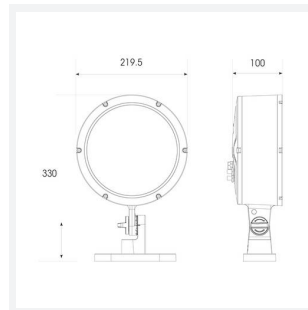

Kamar

Kamar Floodlight 1 RGBW 2700K 12° Symmetrical
Code: AKAR1/1/RGBW27/MB/OCTO

Category	Floodlights
Application	Commercial, Hospitality, Industrial, Outdoor, Retail
Specification	Performance

PRODUCT FEATURES

- High performance projector with a vast number of customisation options suitable for all commercial, hospitality, retail and industrial applications
- Beam angle options ranging from 8° up to 60° ensure suitability for most applications
- Low glare hood and honeycomb film accessories available for projects when glare optimisation and upward lighting are considerations
- Die-cast construction provides sleek and modern appearance, perfect for architectural applications
- Multiple control options available, DALI (as standard), DMX and Casambi (35W and 100W only) as well as an extensive collection of CCT options (2000K, 2200K, 2700K, 3000K, 4000K, 5000K, TW, RGBW) provide complete control and light output for even the most complex of projects

GENERAL INFORMATION	
Wattage	35W
Beam Angle	12°
CRI	80
CCT	RGBW (RGB+2700K)
Input	220/240V
Operating Temp	-30°C - 50°C
SDCM	6
Product Weight without Packaging	3.7 kg

TECHNICAL INFORMATION	
Light Source	LED
Colour / Finish	Silver
IP Rating	IP66
Class Protection	1
Internal / External	Internal / External
Surface / Recessed / Suspended	Floor, Wall
Lumen Depreciation	L70 54,000h
Warranty (Years)	5
CE Mark	Yes
Diameter	219.5 mm
Height	330 mm