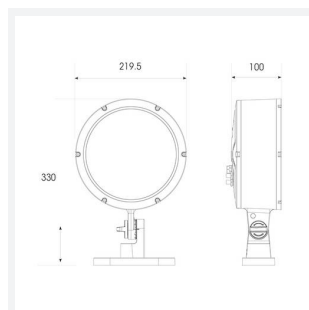

Kamar

Category	Floodlights
Application	Commercial, Hospitality, Industrial, Outdoor, Retail
Specification	Performance

Kamar Floodlight 1 RGBW 2700K 12° Symmetrical
Code: AKAR1/1/RGBW27/MB/OCTO