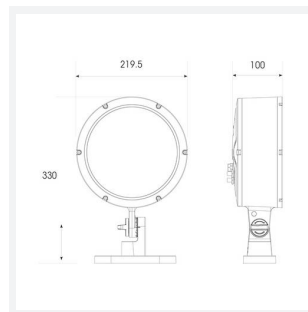

Kamar

Kamar Floodlight 1 RGBW 2700K 12° Symmetrical
Code: AKAR1/1/RGBW27/MB/DMX

Category	Floodlights
Application	Commercial, Hospitality, Industrial, Outdoor, Retail
Specification	Performance

PRODUCT FEATURES

- High performance projector with a vast number of customisation options suitable for all commercial, hospitality, retail and industrial applications
- Beam angle options ranging from 8° up to 60° ensure suitability for most applications
- Low glare hood and honeycomb film accessories available for projects when glare optimisation and upward lighting are considerations
- Die-cast construction provides sleek and modern appearance, perfect for architectural applications
- Multiple control options available, DALI (as standard), DMX and Casambi (35W and 100W only) as well as an extensive collection of CCT options (2000K, 2200K, 2700K, 3000K, 4000K, 5000K, TW, RGBW) provide complete control and light output for even the most complex of projects

GENERAL INFORMATION

Wattage	35W
Beam Angle	12°
CRI	80
CCT	RGBW (RGB+2700K)
Input	220-240V
Operating Temp	-30°C - 50°C
SDCM	6
Product Weight without Packaging	3.7 kg

TECHNICAL INFORMATION

Light Source	LED
Colour / Finish	Silver
IP Rating	IP66
Class Protection	1
Internal / External	Internal / External
Surface / Recessed / Suspended	Floor, Wall
Lumen Depreciation	L70 54,000h
Warranty (Years)	5
CE Mark	Yes
Diameter	220 mm
Height	330 mm