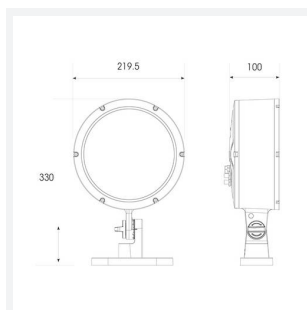

# Kamar

**Kamar Floodlight 1 RGBW 2700K 12° Symmetrical**  
**Code: AKAR1/1/RGBW27/MB/DMX**

<b>Category</b>	Floodlights
<b>Application</b>	Commercial, Hospitality, Industrial, Outdoor, Retail
<b>Specification</b>	Performance

## PRODUCT FEATURES

- High performance projector with a vast number of customisation options suitable for all commercial, hospitality, retail and industrial applications
- Beam angle options ranging from 8° up to 60° ensure suitability for most applications
- Low glare hood and honeycomb film accessories available for projects when glare optimisation and upward lighting are considerations
- Die-cast construction provides sleek and modern appearance, perfect for architectural applications
- Multiple control options available, DALI (as standard), DMX and Casambi (35W and 100W only) as well as an extensive collection of CCT options (2000K, 2200K, 2700K, 3000K, 4000K, 5000K, TW, RGBW) provide complete control and light output for even the most complex of projects

### GENERAL INFORMATION

Wattage	35W
Beam Angle	12°
CRI	80
CCT	RGBW (RGB+2700K)
Input	220/240V
Operating Temp	-30°C - 50°C
SDCM	6
Product Weight without Packaging	3.7 kg

### TECHNICAL INFORMATION

Light Source	LED
Colour / Finish	Silver
IP Rating	IP66
Class Protection	1
Internal / External	Internal / External
Surface / Recessed / Suspended	Floor, Wall
Lumen Depreciation	L70 54,000h
Warranty (Years)	5
CE Mark	Yes
Diameter	219.5 mm
Height	330 mm