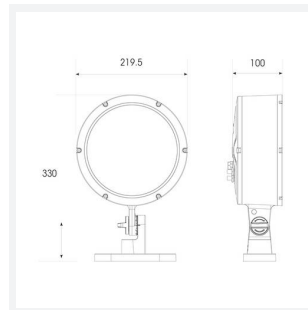

Kamar

Kamar Floodlight 1 RGBW 2700K 20° x 60°
Code: AKAR1/1/RGBW27/ASY/OCTO

Category	Floodlights
Application	Commercial, Hospitality, Industrial, Outdoor, Retail
Specification	Performance

PRODUCT FEATURES

- High performance projector with a vast number of customisation options suitable for all commercial, hospitality, retail and industrial applications
- Beam angle options ranging from 8° up to 60° ensure suitability for most applications
- Low glare hood and honeycomb film accessories available for projects when glare optimisation and upward lighting are considerations
- Die-cast construction provides sleek and modern appearance, perfect for architectural applications
- Multiple control options available, DALI (as standard), DMX and Casambi (35W and 100W only) as well as an extensive collection of CCT options (2000K, 2200K, 2700K, 3000K, 4000K, 5000K, TW, RGBW) provide complete control and light output for even the most complex of projects

GENERAL INFORMATION

Wattage	35W
Beam Angle	20/60°
CRI	80
CCT	RGBW (RGB+2700K)
Input	220-240V
Operating Temp	-30°C - 50°C
SDCM	6
Product Weight without Packaging	3.7 kg

TECHNICAL INFORMATION

Light Source	LED
Colour / Finish	Silver
IP Rating	IP66
Class Protection	1
Internal / External	Internal / External
Surface / Recessed / Suspended	Floor, Wall
Lumen Depreciation	L70 54,000h
Warranty (Years)	5
CE Mark	Yes
Diameter	220 mm
Height	330 mm