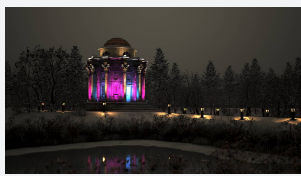

# Kamar

**Kamar Floodlight 1 RGBW 2700K 20° x 60°**  
**Code: AKAR1/1/RGBW27/ASY/DMX**

<b>Category</b>	Floodlights
<b>Application</b>	Commercial, Hospitality, Industrial, Outdoor, Retail
<b>Specification</b>	Performance

## PRODUCT FEATURES

- High performance projector with a vast number of customisation options suitable for all commercial, hospitality, retail and industrial applications
- Beam angle options ranging from 8° up to 60° ensure suitability for most applications
- Low glare hood and honeycomb film accessories available for projects when glare optimisation and upward lighting are considerations
- Die-cast construction provides sleek and modern appearance, perfect for architectural applications
- Multiple control options available, DALI (as standard), DMX and Casambi (35W and 100W only) as well as an extensive collection of CCT options (2000K, 2200K, 2700K, 3000K, 4000K, 5000K, TW, RGBW) provide complete control and light output for even the most complex of projects

### GENERAL INFORMATION

Wattage	35W
Beam Angle	20/60°
CRI	80
CCT	RGBW (RGB+2700K)
Input	220/240V
Operating Temp	-30°C - 50°C
SDCM	6
Product Weight without Packaging	3.7 kg