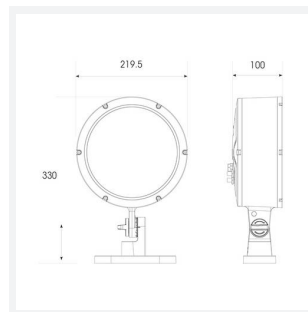

# Kamar

**Kamar Floodlight 1 RGBW 2700K 20° x 60°**  
**Code: AKAR1/1/RGBW27/ASY/DMX**

<b>Category</b>	Floodlights
<b>Application</b>	Commercial, Hospitality, Industrial, Outdoor, Retail
<b>Specification</b>	Performance

## PRODUCT FEATURES

- High performance projector with a vast number of customisation options suitable for all commercial, hospitality, retail and industrial applications
- Beam angle options ranging from 8° up to 60° ensure suitability for most applications
- Low glare hood and honeycomb film accessories available for projects when glare optimisation and upward lighting are considerations
- Die-cast construction provides sleek and modern appearance, perfect for architectural applications
- Multiple control options available, DALI (as standard), DMX and Casambi (35W and 100W only) as well as an extensive collection of CCT options (2000K, 2200K, 2700K, 3000K, 4000K, 5000K, TW, RGBW) provide complete control and light output for even the most complex of projects

### GENERAL INFORMATION

Wattage	35W
Beam Angle	20/60°
CRI	80
CCT	RGBW (RGB+2700K)
Input	220/240V
Operating Temp	-30°C - 50°C
SDCM	6
Product Weight without Packaging	3.7 kg

### TECHNICAL INFORMATION

Light Source	LED
Colour / Finish	Silver
IP Rating	IP66
Class Protection	1
Internal / External	Internal / External
Surface / Recessed / Suspended	Floor, Wall
Lumen Depreciation	L70 54,000h
Warranty (Years)	5
CE Mark	Yes
Diameter	219.5 mm
Height	330 mm