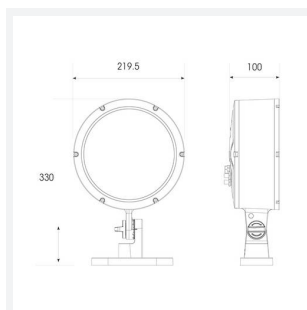

## PRODUCT FEATURES

- High performance projector with a vast number of customisation options suitable for all commercial, hospitality, retail and industrial applications
- Beam angle options ranging from 8° up to 60° ensure suitability for most applications
- Low glare hood and honeycomb film accessories available for projects when glare optimisation and upward lighting are considerations
- Die-cast construction provides sleek and modern appearance, perfect for architectural applications
- Multiple control options available, DALI (as standard), DMX and Casambi (35W and 100W only) as well as an extensive collection of CCT options (2000K, 2200K, 2700K, 3000K, 4000K, 5000K, TW, RGBW) provide complete control and light output for even the most complex of projects

### GENERAL INFORMATION

Wattage	35W
Lumens Delivered	2300lm
Lm/W	65lm/W
Beam Angle	8°
CRI	80
CCT	3000K
Input	220/240V
Operating Temp	-30°C - 50°C
SDCM	6
Product Weight without Packaging	3.7 kg

### TECHNICAL INFORMATION

Light Source	LED
Colour / Finish	Silver
IP Rating	IP66
Class Protection	1
Internal / External	Internal / External
Surface / Recessed / Suspended	Floor, Wall
Lumen Depreciation	L70 54,000h
Warranty (Years)	5
CE Mark	Yes
Diameter	219.5 mm
Height	330 mm