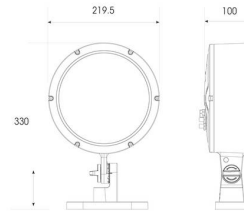

Kamar Floodlight RGBW Connector Plug

Kamar Floodlight RGBW Connector Plug

Code: AKAR/1/CP/RGBW

Category	Floodlights
Application	Commercial, Hospitality, Industrial, Retail
Specification	Architectural

- Kamar Accessory

GENERAL INFORMATION	
Product Weight without Packaging	0.148 kg

TECHNICAL INFORMATION	
Internal / External	Internal / External
Warranty (Years)	5
Height	30 mm