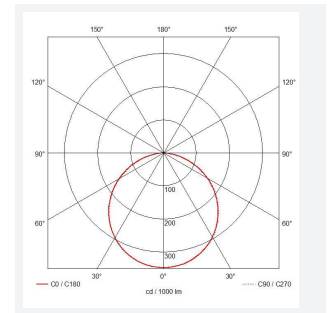

- Architectural circular LED pendant with die-cast housing suitable for residential, hospitality and commercial applications
- Intelligent 2 part construction separates pendant head from suspension, surface and recessing mounting kit accessories (sold separately) ensuring maximum versatility for a diverse range of installation applications
- TPa diffuser as standard
- Please note a suspension kit accessory or surface and recessing kit accessory are required for installation
- CCT selectable between 3000K, 4000K and 6500K
- Suspension kit includes ceiling rose, ensuring a quick and easy installation
- Triac dimmable as standard

GENERAL INFORMATION

Wattage	25W
Lumens Delivered	2800lm (4000K)
Lm/W	110lm/W
Beam Angle	110
CRI	80
CCT	3000/4000/6500K
Input	33-38V
Operating Temp	-10°C - 45°C
SDCM	6
UGR	28
Cut-Out Size	200-220mm
Product Weight without Packaging	1.16 kg

TECHNICAL INFORMATION

Light Source	LED
Colour / Finish	White
IP Rating	IP20
Class Protection	3
Internal / External	Internal
Surface / Recessed / Suspended	Ceiling, Recessed, Suspended
Lumen Depreciation	L80 100,000h
Warranty (Years)	5
CE Mark	Yes
Diameter	399 mm
Height	13.8 mm