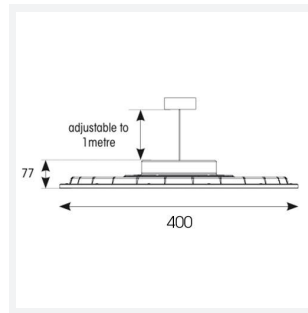

- Architectural circular LED pendant with die-cast housing suitable for residential, hospitality and commercial applications
- Intelligent 2 part construction separates pendant head from suspension, surface and recessing mounting kit accessories (sold separately) ensuring maximum versatility for a diverse range of installation applications
- TPa diffuser as standard
- Please note a suspension kit accessory or surface and recessing kit accessory are required for installation
- CCT selectable between 3000K, 4000K and 6500K
- Suspension kit includes ceiling rose, ensuring a quick and easy installation
- Triac dimmable as standard

GENERAL INFORMATION

Wattage	25W
Lumens Delivered	2800lm (4000K)
Lm/W	110lm/W
Beam Angle	110
CRI	80
CCT	3000/4000/6500K
Input	33-38V
Operating Temp	-10°C - 45°C
SDCM	6
UGR	28
Cut-Out Size	200-220mm
Product Weight without Packaging	1.16 kg

TECHNICAL INFORMATION

Light Source	LED
Colour / Finish	White
IP Rating	IP20
Class Protection	3
Internal / External	Internal
Surface / Recessed / Suspended	Ceiling, Recessed, Suspended
Lumen Depreciation	L80 100,000h
Warranty (Years)	5
CE Mark	Yes
Diameter	399 mm
Height	13.8 mm