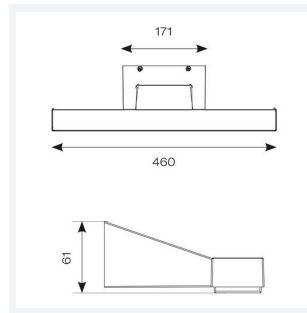

Kaiser

Kaiser Bathroom Light Warm White - White
Code: AKAILED/W/WW

Category	Cabinet and Bathroom Fittings
Application	Hospitality, Residential
Specification	Architectural

PRODUCT FEATURES

- Architectural and modern bathroom light suitable for residential and hospitality applications
- Die-cast aluminium finish in black or white in either 3000K or 4000K colour temperature options
- Downward directional light output provides optimum illumination around sink and mirror area
- Non-dimmable

GENERAL INFORMATION	
Wattage	15W
Lumens Delivered	940lm
Lm/W	59lm/W
Beam Angle	110/115
CRI	90
CCT	3000K
Input	220/240V
Operating Temp	0°C - 25°C
SDCM	3
UGR	28
Product Weight without Packaging	0.812 kg

TECHNICAL INFORMATION	
Light Source	LED
Colour / Finish	White
IP Rating	IP44
Class Protection	2
Internal / External	Internal
Surface / Recessed / Suspended	Wall
Lumen Depreciation	L70 50,000h
Warranty (Years)	5
CE Mark	Yes
Height	61 mm