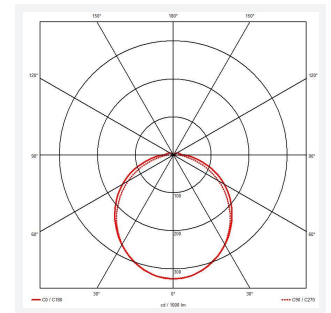

Kaiser

Kaiser Bathroom Light Warm White - White
Code: AKAILED/W/WW

Category	Cabinet and Bathroom Fittings
Application	Hospitality, Residential
Specification	Architectural

PRODUCT FEATURES

- Architectural and modern bathroom light suitable for residential and hospitality applications
- Die-cast aluminium finish in black or white in either 3000K or 4000K colour temperature options
- Downward directional light output provides optimum illumination around sink and mirror area
- Non-dimmable

GENERAL INFORMATION	
Wattage	15W
Lumens Delivered	940lm
Lm/W	59lm/W
Beam Angle	110/115
CRI	90
CCT	3000K
Input	220/240V
Operating Temp	0°C - 25°C
SDCM	3
UGR	28
Product Weight without Packaging	0.812 kg

TECHNICAL INFORMATION	
Light Source	LED
Colour / Finish	White
IP Rating	IP44
Class Protection	2
Internal / External	Internal
Surface / Recessed / Suspended	Wall
Lumen Depreciation	L70 50,000h
Warranty (Years)	5
CE Mark	Yes
Height	61 mm