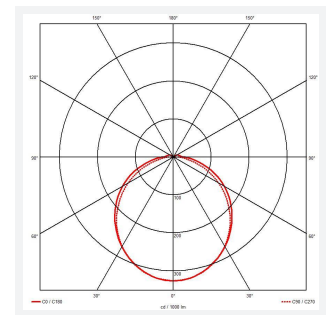

Kaiser

Kaiser Bathroom Light Warm White - White
Code: AKAILED/W/WW

Category	Cabinet and Bathroom Fittings
Application	Hospitality, Residential
Specification	Architectural

- Architectural and modern bathroom light suitable for residential and hospitality applications
- Die-cast aluminium finish in black or white in either 3000K or 4000K colour temperature options
- Downward directional light output provides optimum illumination around sink and mirror area
- Non-dimmable

GENERAL INFORMATION	
Wattage	15W
Lumens Delivered	940lm
Lm/W	59lm/W
Beam Angle	110/115
CRI	90
CCT	3000K
Input	220-240V
Operating Temp	0°C - 25°C
SDCM	3
UGR	28
Product Weight without Packaging	0.812 kg

TECHNICAL INFORMATION	
Light Source	LED
Colour / Finish	White
IP Rating	IP44
Class Protection	2
Internal / External	Internal
Surface / Recessed / Suspended	Wall
Lumen Depreciation	L70 50,000h
Warranty (Years)	5
CE Mark	Yes
Height	61 mm