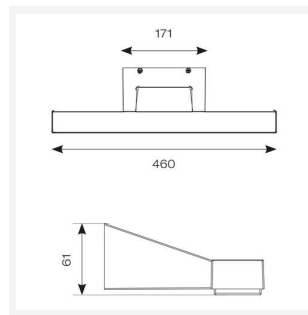

Kaiser

Kaiser Bathroom Light Warm White - White
Code: AKAILED/W/WW

Category	Cabinet and Bathroom Fittings
Application	Hospitality, Residential
Specification	Architectural

- Architectural and modern bathroom light suitable for residential and hospitality applications
- Die-cast aluminium finish in black or white in either 3000K or 4000K colour temperature options
- Downward directional light output provides optimum illumination around sink and mirror area
- Non-dimmable

GENERAL INFORMATION	
Wattage	15W
Lumens Delivered	940lm
Lm/W	59lm/W
Beam Angle	110/115
CRI	90
CCT	3000K
Input	220-240V
Operating Temp	0°C - 25°C
SDCM	3
UGR	28
Product Weight without Packaging	0.812 kg

TECHNICAL INFORMATION	
Light Source	LED
Colour / Finish	White
IP Rating	IP44
Class Protection	2
Internal / External	Internal
Surface / Recessed / Suspended	Wall
Lumen Depreciation	L70 50,000h
Warranty (Years)	5
CE Mark	Yes
Height	61 mm