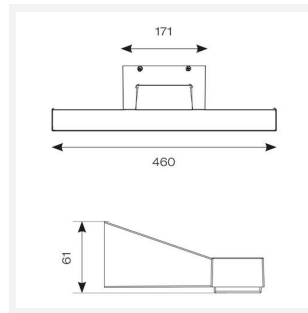

Kaiser

Kaiser Bathroom Light Cool White - White
Code: AKAILED/W/CW

Category	Cabinet and Bathroom Fittings
Application	Hospitality, Residential
Specification	Architectural

PRODUCT FEATURES

- Architectural and modern bathroom light suitable for residential and hospitality applications
- Die-cast aluminium finish in black or white in either 3000K or 4000K colour temperature options
- Downward directional light output provides optimum illumination around sink and mirror area
- Non-dimmable

GENERAL INFORMATION

Wattage	15W
Lumens Delivered	1000lm
Lm/W	63lm/W
Beam Angle	110/115
CRI	90
CCT	4000K
Input	220/240V
Operating Temp	0°C - 25°C
SDCM	3
UGR	30
Product Weight without Packaging	0.812 kg

TECHNICAL INFORMATION

Light Source	LED
Colour / Finish	White
IP Rating	IP44
Class Protection	2
Internal / External	Internal
Surface / Recessed / Suspended	Wall
Lumen Depreciation	L70 50,000h
Warranty (Years)	5
CE Mark	Yes
Height	61 mm