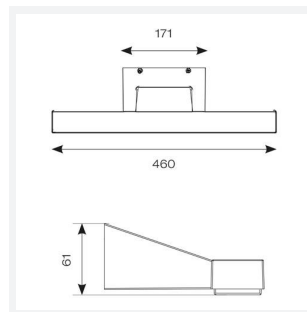

Kaiser

Category Cabinet and Bathroom Fittings

Application Hospitality, Residential

Specification Architectural

Kaiser Bathroom Light Cool White - White
Code: AKAILED/W/CW