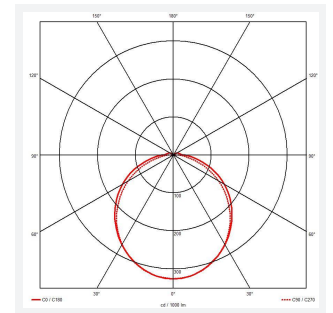

Kaiser

Kaiser Bathroom Light Cool White - White
Code: AKAILED/W/CW

Category	Cabinet and Bathroom Fittings
Application	Hospitality, Residential
Specification	Architectural

PRODUCT FEATURES

- Architectural and modern bathroom light suitable for residential and hospitality applications
- Die-cast aluminium finish in black or white in either 3000K or 4000K colour temperature options
- Downward directional light output provides optimum illumination around sink and mirror area
- Non-dimmable

GENERAL INFORMATION

Wattage	15W
Lumens Delivered	1000lm
Lm/W	63lm/W
Beam Angle	110/115
CRI	90
CCT	4000K
Input	220/240V
Operating Temp	0°C - 25°C
SDCM	3
UGR	30
Product Weight without Packaging	0.812 kg

TECHNICAL INFORMATION

Light Source	LED
Colour / Finish	White
IP Rating	IP44
Class Protection	2
Internal / External	Internal
Surface / Recessed / Suspended	Wall
Lumen Depreciation	L70 50,000h
Warranty (Years)	5
CE Mark	Yes
Height	61 mm