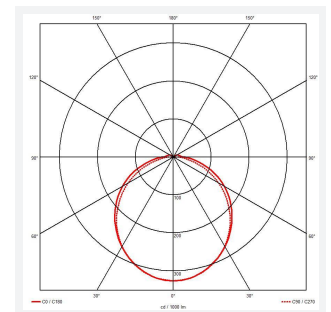

Kaiser

Category Cabinet and Bathroom Fittings

Application Hospitality, Residential

Specification Architectural

Kaiser Bathroom Light Cool White - White
Code: AKAILED/W/CW

- Architectural and modern bathroom light suitable for residential and hospitality applications
- Die-cast aluminium finish in black or white in either 3000K or 4000K colour temperature options
- Downward directional light output provides optimum illumination around sink and mirror area
- Non-dimmable

GENERAL INFORMATION

Wattage	15W
Lumens Delivered	1000lm
Lm/W	63lm/W
Beam Angle	110/115
CRI	90
CCT	4000K
Input	220-240V
Operating Temp	0°C - 25°C
SDCM	3
UGR	30
Product Weight without Packaging	0.812 kg

TECHNICAL INFORMATION

Light Source	LED
Colour / Finish	White
IP Rating	IP44
Class Protection	2
Internal / External	Internal
Surface / Recessed / Suspended	Wall
Lumen Depreciation	L70 50,000h
Warranty (Years)	5
CE Mark	Yes
Height	61 mm