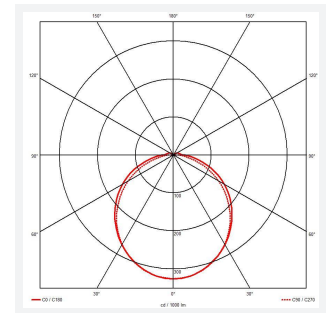

Kaiser

Kaiser Bathroom Light Warm White Black
Code: AKAILED/B/WW

Category Cabinet and Bathroom Fittings

Application Hospitality, Residential

Specification Architectural

PRODUCT FEATURES

- Architectural and modern bathroom light suitable for residential and hospitality applications
- Die-cast aluminium finish in black or white in either 3000K or 4000K colour temperature options
- Downward directional light output provides optimum illumination around sink and mirror area
- Non-dimmable

GENERAL INFORMATION

Wattage	15W
Lumens Delivered	940lm
Lm/W	59lm/W
Beam Angle	110/115
CRI	90
CCT	3000K
Input	220/240V
Operating Temp	0°C - 25°C
SDCM	3
UGR	28
Product Weight without Packaging	0.812 kg

TECHNICAL INFORMATION

Light Source	LED
Colour / Finish	Black
IP Rating	IP44
Class Protection	2
Internal / External	Internal
Surface / Recessed / Suspended	Wall
Lumen Depreciation	L70 50,000h
Warranty (Years)	5
CE Mark	Yes
Height	61 mm