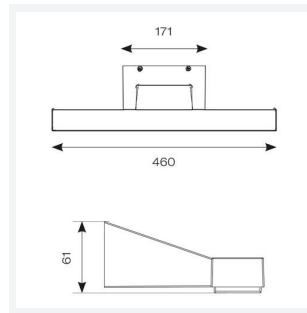

PRODUCT FEATURES

- Architectural and modern bathroom light suitable for residential and hospitality applications
- Die-cast aluminium finish in black or white in either 3000K or 4000K colour temperature options
- Downward directional light output provides optimum illumination around sink and mirror area
- Non-dimmable

GENERAL INFORMATION

Wattage	15W
Lumens Delivered	940lm
Lm/W	59lm/W
Beam Angle	110/115
CRI	90
CCT	3000K
Input	220/240V
Operating Temp	0°C - 25°C
SDCM	3
UGR	28
Product Weight without Packaging	0.812 kg

TECHNICAL INFORMATION

Light Source	LED
Colour / Finish	Black
IP Rating	IP44
Class Protection	2
Internal / External	Internal
Surface / Recessed / Suspended	Wall
Lumen Depreciation	L70 50,000h
Warranty (Years)	5
CE Mark	Yes
Height	61 mm