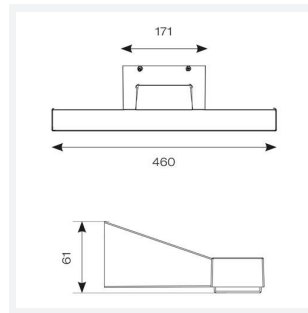

PRODUCT FEATURES

- Architectural and modern bathroom light suitable for residential and hospitality applications
- Die-cast aluminium finish in black or white in either 3000K or 4000K colour temperature options
- Downward directional light output provides optimum illumination around sink and mirror area
- Non-dimmable

GENERAL INFORMATION

Wattage	15W
Lumens Delivered	1000lm
Lm/W	63lm/W
Beam Angle	110/115
CRI	90
CCT	4000K
Input	220/240V
Operating Temp	0°C - 25°C
SDCM	3
UGR	30
Product Weight without Packaging	0.808 kg

TECHNICAL INFORMATION

Light Source	LED
Colour / Finish	Black
IP Rating	IP44
Class Protection	2
Internal / External	Internal
Surface / Recessed / Suspended	Wall
Lumen Depreciation	L70 50,000h
Warranty (Years)	5
CE Mark	Yes
Height	61 mm