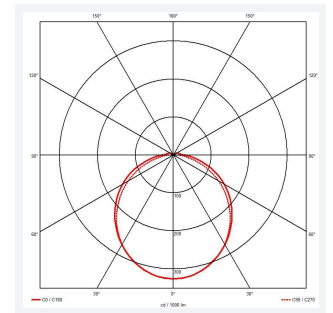

# Kaiser

Kaiser Bathroom Light Cool White Black  
Code: AKAILED/B/CW

Category Cabinet and Bathroom Fittings

Application Hospitality, Residential

Specification Architectural

### GENERAL INFORMATION

Wattage	15W
Lumens Delivered	1000lm
Lm/W	63lm/W
Beam Angle	110/115
CRI	90
CCT	4000K
Input	220/240V
Operating Temp	0°C - 25°C
SDCM	3
UGR	30
Product Weight without Packaging	0.808 kg

### TECHNICAL INFORMATION

Light Source	LED
Colour / Finish	Black
IP Rating	IP44
Class Protection	2
Internal / External	Internal
Surface / Recessed / Suspended	Wall
Lumen Depreciation	L70 50,000h
Warranty (Years)	5
CE Mark	Yes
Height	61 mm