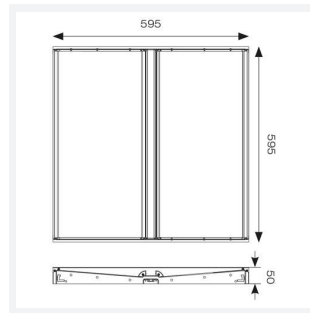

PRODUCT FEATURES

- Architectural LED recessed modular suitable for education, commercial and healthcare applications
- Dual direct / indirect output. Direct from the centre micro-prism centre line coupled with indirect output from the side diffuser sections. Providing a perfect combination for task and ambient lighting from one source
- Micro-prism diffuser design ensures reduced glare and visual comfort
- Powered by Tridonic
- UGR<19 (unified glare rating) compliant luminaire assisting to eliminate glare for visual comfort
- Black polycarbonate micro reflector low glare design
- OCTO compatible tunable white version available with CCT selection between 2700K-5000K ideal for any Human Centric Lighting requirements
- TPa as standard

GENERAL INFORMATION	
Wattage	34W
Lumens Delivered	4400lm
Lm/W	131lm/W
Beam Angle	65
CRI	80
CCT	4000K
Input	220/240V
Operating Temp	-20°C - 40°C
SDCM	4
UGR	17
Cut-Out Size	590x590mm
Product Weight without Packaging	3.372 kg

TECHNICAL INFORMATION	
Light Source	LED
Colour / Finish	White
IP Rating	IP40
Class Protection	2
Internal / External	Internal
Surface / Recessed / Suspended	Recessed
Lumen Depreciation	L80 60,000h
Warranty (Years)	5
CE Mark	Yes
Height	50 mm