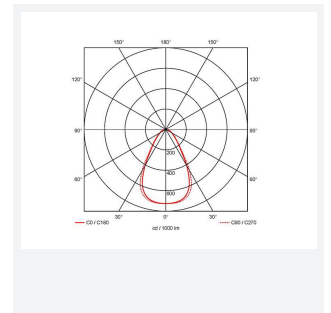

PRODUCT FEATURES

- Architectural LED recessed modular suitable for education, commercial and healthcare applications
- Dual direct / indirect output. Direct from the centre micro-prism centre line coupled with indirect output from the side diffuser sections. Providing a perfect combination for task and ambient lighting from one source
- Micro-prism diffuser design ensures reduced glare and visual comfort
- Powered by Tridonic
- UGR<19 (unified glare rating) compliant luminaire assisting to eliminate glare for visual comfort
- Black polycarbonate micro reflector low glare design
- OCTO compatible tunable white version available with CCT selection between 2700K-5000K ideal for any Human Centric Lighting requirements
- TPa as standard

GENERAL INFORMATION	
Wattage	34W
Lumens Delivered	4400lm
Lm/W	131lm/W
Beam Angle	65
CRI	80
CCT	4000K
Input	220/240V
Operating Temp	-20°C - 40°C
SDCM	4
UGR	17
Cut-Out Size	590x590mm
Product Weight without Packaging	3.372 kg

TECHNICAL INFORMATION	
Light Source	LED
Colour / Finish	White
IP Rating	IP40
Class Protection	2
Internal / External	Internal
Surface / Recessed / Suspended	Recessed
Lumen Depreciation	L80 60,000h
Warranty (Years)	5
CE Mark	Yes
Height	50 mm