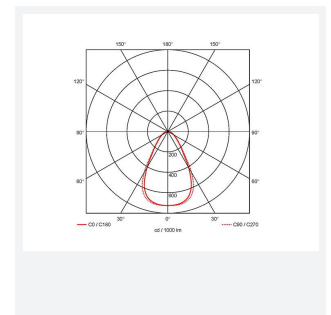

Category	Commercial Panels
Application	Commercial, Education, Healthcare
Specification	Architectural

Juno

Juno Recessed Modular OCTO Smart Control
Code: AJUNLED/TW/OCTO

PRODUCT FEATURES

- Architectural LED recessed modular suitable for education, commercial and healthcare applications
- Dual direct / indirect output. Direct from the centre micro-prism centre line coupled with indirect output from the side diffuser sections. Providing a perfect combination for task and ambient lighting from one source
- Micro-prism diffuser design ensures reduced glare and visual comfort
- Powered by Tridonic
- UGR<19 (unified glare rating) compliant luminaire assisting to eliminate glare for visual comfort
- Black polycarbonate micro reflector low glare design
- OCTO compatible tunable white version available with CCT selection between 2700K-5000K ideal for any Human Centric Lighting requirements
- TPa as standard

GENERAL INFORMATION	
Wattage	37W
Lumens Delivered	3900lm - 4300lm (2700K - 6500K)
Lm/W	104lm/W - 116lm/W (2700K - 6500K)
Beam Angle	65
CRI	80
CCT	2700-5000K
Input	220/240V
Operating Temp	-20°C - 40°C
SDCM	4
UGR	17
Cut-Out Size	590x590mm
Product Weight without Packaging	3.63 kg

TECHNICAL INFORMATION	
Light Source	LED
Colour / Finish	White
IP Rating	IP40
Class Protection	2
Internal / External	Internal
Surface / Recessed / Suspended	Recessed
Lumen Depreciation	L80 60,000h
Warranty (Years)	5
CE Mark	Yes
Height	50 mm