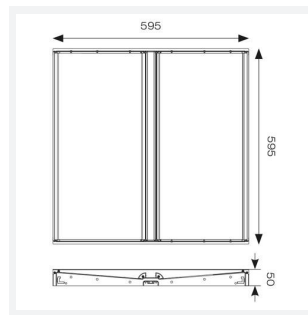

Juno

Juno Recessed Modular OCTO Smart Control
Code: AJUNLED/TW/OCTO

PRODUCT FEATURES

- Architectural LED recessed modular suitable for education, commercial and healthcare applications
- Dual direct / indirect output. Direct from the centre micro-prism centre line coupled with indirect output from the side diffuser sections. Providing a perfect combination for task and ambient lighting from one source
- Micro-prism diffuser design ensures reduced glare and visual comfort
- Powered by Tridonic
- UGR<19 (unified glare rating) compliant luminaire assisting to eliminate glare for visual comfort
- Black polycarbonate micro reflector low glare design
- OCTO compatible tunable white version available with CCT selection between 2700K-5000K ideal for any Human Centric Lighting requirements
- TPa as standard

GENERAL INFORMATION	
Wattage	37W
Lumens Delivered	3900lm - 4300lm (2700K - 6500K)
Lm/W	104lm/W - 116lm/W (2700K - 6500K)
Beam Angle	65
CRI	80
CCT	2700-5000K
Input	220/240V
Operating Temp	-20°C - 40°C
SDCM	4
UGR	17
Cut-Out Size	590x590mm
Product Weight without Packaging	3.63 kg

TECHNICAL INFORMATION	
Light Source	LED
Colour / Finish	White
IP Rating	IP40
Class Protection	2
Internal / External	Internal
Surface / Recessed / Suspended	Recessed
Lumen Depreciation	L80 60,000h
Warranty (Years)	5
CE Mark	Yes
Height	50 mm