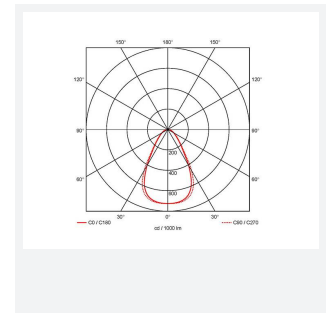

Category	Commercial Panels
Application	Commercial, Education, Healthcare
Specification	Architectural

Juno

Juno Recessed Modular OCTO Smart Control
Code: AJUNLED/TW/OCTO/SM3

PRODUCT FEATURES

- Architectural LED recessed modular suitable for education, commercial and healthcare applications
- Dual direct / indirect output. Direct from the centre micro-prism centre line coupled with indirect output from the side diffuser sections. Providing a perfect combination for task and ambient lighting from one source
- Micro-prism diffuser design ensures reduced glare and visual comfort
- Powered by Tridonic
- UGR<19 (unified glare rating) compliant luminaire assisting to eliminate glare for visual comfort
- Black polycarbonate micro reflector low glare design
- OCTO compatible tunable white version available with CCT selection between 2700K-5000K ideal for any Human Centric Lighting requirements
- TPa as standard

GENERAL INFORMATION

Wattage	37W
Lumens Delivered	3900lm - 4300lm (2700K - 6500K)
Lm/W	104lm/W - 116lm/W (2700K - 6500K)
Beam Angle	65
CRI	80
CCT	2700-5000K
Input	220/240V
Operating Temp	0°C - 40°C
SDCM	4
UGR	17
Cut-Out Size	590x590mm

TECHNICAL INFORMATION

Light Source	LED
Colour / Finish	White
IP Rating	IP40
Class Protection	2
Internal / External	Internal
Surface / Recessed / Suspended	Recessed
Lumen Depreciation	L80 60,000h
Warranty (Years)	5
CE Mark	Yes
Height	50 mm