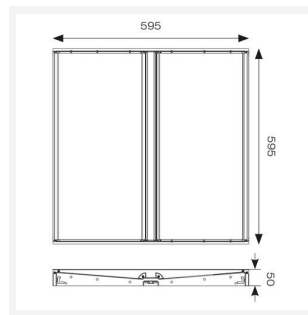

Juno

Juno Recessed Modular OCTO Smart Control
Code: AJUNLED/TW/OCTO/M3

PRODUCT FEATURES

- Architectural LED recessed modular suitable for education, commercial and healthcare applications
- Dual direct / indirect output. Direct from the centre micro-prism centre line coupled with indirect output from the side diffuser sections. Providing a perfect combination for task and ambient lighting from one source
- Micro-prism diffuser design ensures reduced glare and visual comfort
- Powered by Tridonic
- UGR<19 (unified glare rating) compliant luminaire assisting to eliminate glare for visual comfort
- Black polycarbonate micro reflector low glare design
- OCTO compatible tunable white version available with CCT selection between 2700K-5000K ideal for any Human Centric Lighting requirements
- TPa as standard

GENERAL INFORMATION	
Wattage	37W
Lumens Delivered	3900lm - 4300lm (2700K - 6500K)
Lm/W	104lm/W - 116lm/W (2700K - 6500K)
Beam Angle	65
CRI	80
CCT	2700-5000K
Input	220/240V
Operating Temp	0°C - 40°C
SDCM	4
UGR	17
Cut-Out Size	590x590mm
Product Weight without Packaging	3.63 kg

TECHNICAL INFORMATION	
Light Source	LED
Colour / Finish	White
IP Rating	IP40
Class Protection	2
Internal / External	Internal
Surface / Recessed / Suspended	Recessed
Lumen Depreciation	L80 60,000h
Warranty (Years)	5
CE Mark	Yes
Height	50 mm