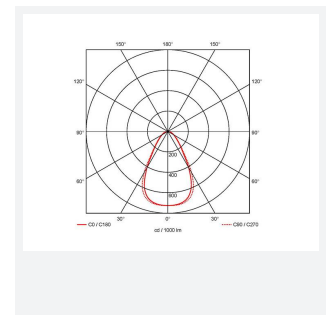

Category	Commercial Panels
Application	Commercial, Education, Healthcare
Specification	Architectural

Juno

Juno Recessed Modular OCTO Smart Control
Code: AJUNLED/TW/OCTO/M3

PRODUCT FEATURES

- Architectural LED recessed modular suitable for education, commercial and healthcare applications
- Dual direct / indirect output. Direct from the centre micro-prism centre line coupled with indirect output from the side diffuser sections. Providing a perfect combination for task and ambient lighting from one source
- Micro-prism diffuser design ensures reduced glare and visual comfort
- Powered by Tridonic
- UGR<19 (unified glare rating) compliant luminaire assisting to eliminate glare for visual comfort
- Black polycarbonate micro reflector low glare design
- OCTO compatible tunable white version available with CCT selection between 2700K-5000K ideal for any Human Centric Lighting requirements
- TPa as standard

GENERAL INFORMATION	
Wattage	37W
Lumens Delivered	3900lm - 4300lm (2700K - 6500K)
Lm/W	104lm/W - 116lm/W (2700K - 6500K)
Beam Angle	65
CRI	80
CCT	2700-5000K
Input	220/240V
Operating Temp	0°C - 40°C
SDCM	4
UGR	17
Cut-Out Size	590x590mm
Product Weight without Packaging	3.63 kg

TECHNICAL INFORMATION	
Light Source	LED
Colour / Finish	White
IP Rating	IP40
Class Protection	2
Internal / External	Internal
Surface / Recessed / Suspended	Recessed
Lumen Depreciation	L80 60,000h
Warranty (Years)	5
CE Mark	Yes
Height	50 mm