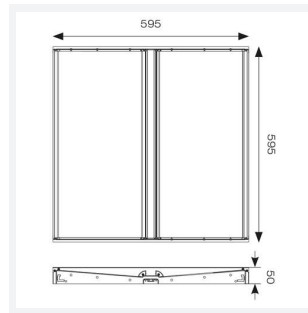

Juno

Juno Recessed Modular OCTO Smart Control
Code: AJUNLED/TW/OCTO/DM3

PRODUCT FEATURES

- Architectural LED recessed modular suitable for education, commercial and healthcare applications
- Dual direct / indirect output. Direct from the centre micro-prism centre line coupled with indirect output from the side diffuser sections. Providing a perfect combination for task and ambient lighting from one source
- Micro-prism diffuser design ensures reduced glare and visual comfort
- Powered by Tridonic
- UGR<19 (unified glare rating) compliant luminaire assisting to eliminate glare for visual comfort
- Black polycarbonate micro reflector low glare design
- OCTO compatible tunable white version available with CCT selection between 2700K-5000K ideal for any Human Centric Lighting requirements
- TPa as standard

GENERAL INFORMATION

Wattage	37W
Lumens Delivered	3900lm - 4300lm (2700K - 6500K)
Lm/W	104lm/W - 116lm/W (2700K - 6500K)
Beam Angle	65
CRI	80
CCT	2700-5000K
Input	220/240V
Operating Temp	0°C - 40°C
SDCM	4
UGR	17
Cut-Out Size	590x590mm

TECHNICAL INFORMATION

Light Source	LED
Colour / Finish	White
IP Rating	IP40
Class Protection	2
Internal / External	Internal
Surface / Recessed / Suspended	Recessed
Lumen Depreciation	L80 60,000h
Warranty (Years)	5
CE Mark	Yes
Height	50 mm