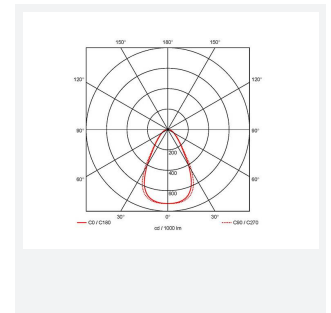

Category	Commercial Panels
Application	Commercial, Education, Healthcare
Specification	Architectural

Juno

Juno Recessed Modular OCTO Smart Control
Code: AJUNLED/TW/OCTO/DM3

PRODUCT FEATURES

- Architectural LED recessed modular suitable for education, commercial and healthcare applications
- Dual direct / indirect output. Direct from the centre micro-prism centre line coupled with indirect output from the side diffuser sections. Providing a perfect combination for task and ambient lighting from one source
- Micro-prism diffuser design ensures reduced glare and visual comfort
- Powered by Tridonic
- UGR<19 (unified glare rating) compliant luminaire assisting to eliminate glare for visual comfort
- Black polycarbonate micro reflector low glare design
- OCTO compatible tunable white version available with CCT selection between 2700K-5000K ideal for any Human Centric Lighting requirements
- TPa as standard

GENERAL INFORMATION

Wattage	37W
Lumens Delivered	3900lm - 4300lm (2700K - 6500K)
Lm/W	104lm/W - 116lm/W (2700K - 6500K)
Beam Angle	65
CRI	80
CCT	2700-5000K
Input	220/240V
Operating Temp	0°C - 40°C
SDCM	4
UGR	17
Cut-Out Size	590x590mm

TECHNICAL INFORMATION

Light Source	LED
Colour / Finish	White
IP Rating	IP40
Class Protection	2
Internal / External	Internal
Surface / Recessed / Suspended	Recessed
Lumen Depreciation	L80 60,000h
Warranty (Years)	5
CE Mark	Yes
Height	50 mm