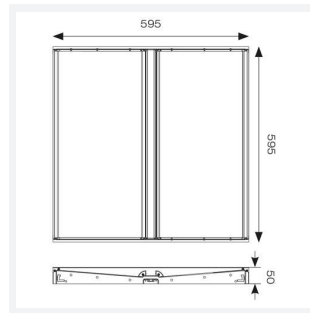

Juno

Juno Recessed Modular OCTO Smart Control
Code: AJUNLED/OCTO

PRODUCT FEATURES

- Architectural LED recessed modular suitable for education, commercial and healthcare applications
- Dual direct / indirect output. Direct from the centre micro-prism centre line coupled with indirect output from the side diffuser sections. Providing a perfect combination for task and ambient lighting from one source
- Micro-prism diffuser design ensures reduced glare and visual comfort
- Powered by Tridonic
- UGR<19 (unified glare rating) compliant luminaire assisting to eliminate glare for visual comfort
- Black polycarbonate micro reflector low glare design
- OCTO compatible tunable white version available with CCT selection between 2700K-5000K ideal for any Human Centric Lighting requirements
- TPa as standard

GENERAL INFORMATION	
Wattage	34W
Lumens Delivered	4400lm
Lm/W	131lm/W
Beam Angle	65
CRI	80
CCT	4000K
Input	220/240V
Operating Temp	-20°C - 40°C
SDCM	4
UGR	17
Cut-Out Size	590x590mm
Product Weight without Packaging	3.58 kg

TECHNICAL INFORMATION	
Light Source	LED
Colour / Finish	White
IP Rating	IP40
Class Protection	2
Internal / External	Internal
Surface / Recessed / Suspended	Recessed
Lumen Depreciation	L80 60,000h
Warranty (Years)	5
CE Mark	Yes
Height	50 mm