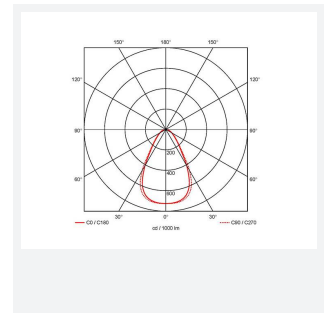

Juno

Juno Recessed Modular OCTO Smart Control
Code: AJUNLED/OCTO

PRODUCT FEATURES

- Architectural LED recessed modular suitable for education, commercial and healthcare applications
- Dual direct / indirect output. Direct from the centre micro-prism centre line coupled with indirect output from the side diffuser sections. Providing a perfect combination for task and ambient lighting from one source
- Micro-prism diffuser design ensures reduced glare and visual comfort
- Powered by Tridonic
- UGR<19 (unified glare rating) compliant luminaire assisting to eliminate glare for visual comfort
- Black polycarbonate micro reflector low glare design
- OCTO compatible tunable white version available with CCT selection between 2700K-5000K ideal for any Human Centric Lighting requirements
- TPa as standard

GENERAL INFORMATION	
Wattage	34W
Lumens Delivered	4400lm
Lm/W	131lm/W
Beam Angle	65
CRI	80
CCT	4000K
Input	220/240V
Operating Temp	-20°C - 40°C
SDCM	4
UGR	17
Cut-Out Size	590x590mm
Product Weight without Packaging	3.58 kg

TECHNICAL INFORMATION	
Light Source	LED
Colour / Finish	White
IP Rating	IP40
Class Protection	2
Internal / External	Internal
Surface / Recessed / Suspended	Recessed
Lumen Depreciation	L80 60,000h
Warranty (Years)	5
CE Mark	Yes
Height	50 mm