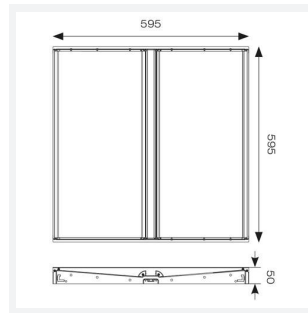

Juno

Juno Recessed Modular OCTO Smart Control
Code: AJUNLED/OCTO/SM3

PRODUCT FEATURES

- Architectural LED recessed modular suitable for education, commercial and healthcare applications
- Dual direct / indirect output. Direct from the centre micro-prism centre line coupled with indirect output from the side diffuser sections. Providing a perfect combination for task and ambient lighting from one source
- Micro-prism diffuser design ensures reduced glare and visual comfort
- Powered by Tridonic
- UGR<19 (unified glare rating) compliant luminaire assisting to eliminate glare for visual comfort
- Black polycarbonate micro reflector low glare design
- OCTO compatible tunable white version available with CCT selection between 2700K-5000K ideal for any Human Centric Lighting requirements
- TPa as standard

GENERAL INFORMATION	
Wattage	34W
Lumens Delivered	4400lm
Lm/W	131lm/W
Beam Angle	65
CRI	80
CCT	4000K
Input	220/240V
Operating Temp	0°C - 40°C
SDCM	4
UGR	17
Cut-Out Size	590x590mm
Product Weight without Packaging	3.58 kg

TECHNICAL INFORMATION	
Light Source	LED
Colour / Finish	White
IP Rating	IP40
Class Protection	2
Internal / External	Internal
Surface / Recessed / Suspended	Recessed
Lumen Depreciation	L80 60,000h
Warranty (Years)	5
CE Mark	Yes
Height	50 mm