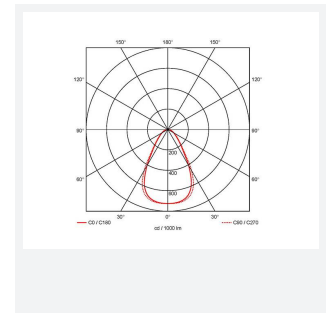

Category	Commercial Panels
Application	Commercial, Education, Healthcare
Specification	Architectural

Juno

Juno Recessed Modular OCTO Smart Control
Code: AJUNLED/OCTO/SM3

PRODUCT FEATURES

- Architectural LED recessed modular suitable for education, commercial and healthcare applications
- Dual direct / indirect output. Direct from the centre micro-prism centre line coupled with indirect output from the side diffuser sections. Providing a perfect combination for task and ambient lighting from one source
- Micro-prism diffuser design ensures reduced glare and visual comfort
- Powered by Tridonic
- UGR<19 (unified glare rating) compliant luminaire assisting to eliminate glare for visual comfort
- Black polycarbonate micro reflector low glare design
- OCTO compatible tunable white version available with CCT selection between 2700K-5000K ideal for any Human Centric Lighting requirements
- TPa as standard

GENERAL INFORMATION	
Wattage	34W
Lumens Delivered	4400lm
Lm/W	131lm/W
Beam Angle	65
CRI	80
CCT	4000K
Input	220/240V
Operating Temp	0°C - 40°C
SDCM	4
UGR	17
Cut-Out Size	590x590mm
Product Weight without Packaging	3.58 kg

TECHNICAL INFORMATION	
Light Source	LED
Colour / Finish	White
IP Rating	IP40
Class Protection	2
Internal / External	Internal
Surface / Recessed / Suspended	Recessed
Lumen Depreciation	L80 60,000h
Warranty (Years)	5
CE Mark	Yes
Height	50 mm