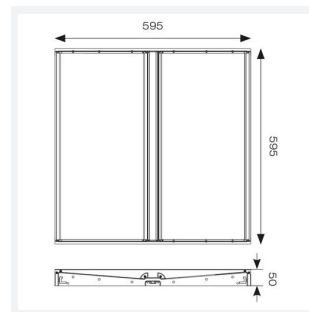

Juno

Juno Recessed Modular OCTO Smart Control
Code: AJUNLED/OCTO/M3

PRODUCT FEATURES

- Architectural LED recessed modular suitable for education, commercial and healthcare applications
- Dual direct / indirect output. Direct from the centre micro-prism centre line coupled with indirect output from the side diffuser sections. Providing a perfect combination for task and ambient lighting from one source
- Micro-prism diffuser design ensures reduced glare and visual comfort
- Powered by Tridonic
- UGR<19 (unified glare rating) compliant luminaire assisting to eliminate glare for visual comfort
- Black polycarbonate micro reflector low glare design
- OCTO compatible tunable white version available with CCT selection between 2700K-5000K ideal for any Human Centric Lighting requirements
- TPa as standard

GENERAL INFORMATION	
Wattage	34W
Lumens Delivered	4400lm
Lm/W	131lm/W
Beam Angle	65
CRI	80
CCT	4000K
Input	220/240V
Operating Temp	0°C - 40°C
SDCM	4
UGR	17
Cut-Out Size	590x590mm
Product Weight without Packaging	0.01 kg

TECHNICAL INFORMATION	
Light Source	LED
Colour / Finish	White
IP Rating	IP40
Class Protection	2
Internal / External	Internal
Surface / Recessed / Suspended	Recessed
Lumen Depreciation	L80 60,000h
Warranty (Years)	5
CE Mark	Yes
Height	50 mm