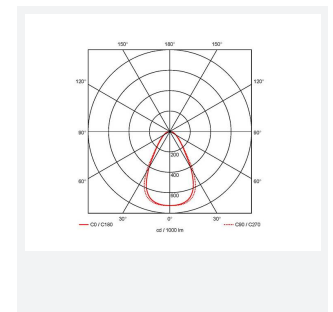

Juno

Juno Recessed Modular OCTO Smart Control
Code: AJUNLED/OCTO/M3

PRODUCT FEATURES

- Architectural LED recessed modular suitable for education, commercial and healthcare applications
- Dual direct / indirect output. Direct from the centre micro-prism centre line coupled with indirect output from the side diffuser sections. Providing a perfect combination for task and ambient lighting from one source
- Micro-prism diffuser design ensures reduced glare and visual comfort
- Powered by Tridonic
- UGR<19 (unified glare rating) compliant luminaire assisting to eliminate glare for visual comfort
- Black polycarbonate micro reflector low glare design
- OCTO compatible tunable white version available with CCT selection between 2700K-5000K ideal for any Human Centric Lighting requirements
- TPa as standard

GENERAL INFORMATION	
Wattage	34W
Lumens Delivered	4400lm
Lm/W	131lm/W
Beam Angle	65
CRI	80
CCT	4000K
Input	220/240V
Operating Temp	0°C - 40°C
SDCM	4
UGR	17
Cut-Out Size	590x590mm
Product Weight without Packaging	0.01 kg

TECHNICAL INFORMATION	
Light Source	LED
Colour / Finish	White
IP Rating	IP40
Class Protection	2
Internal / External	Internal
Surface / Recessed / Suspended	Recessed
Lumen Depreciation	L80 60,000h
Warranty (Years)	5
CE Mark	Yes
Height	50 mm