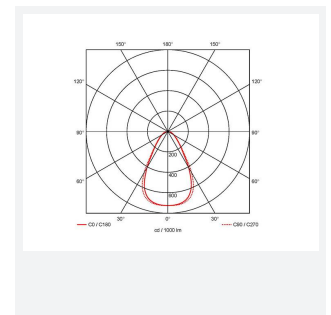

Category	Commercial Panels
Application	Commercial, Education, Healthcare
Specification	Architectural

Juno

Juno Recessed Modular OCTO Smart Control
Code: AJUNLED/OCTO/DM3

PRODUCT FEATURES

- Architectural LED recessed modular suitable for education, commercial and healthcare applications
- Dual direct / indirect output. Direct from the centre micro-prism centre line coupled with indirect output from the side diffuser sections. Providing a perfect combination for task and ambient lighting from one source
- Micro-prism diffuser design ensures reduced glare and visual comfort
- Powered by Tridonic
- UGR<19 (unified glare rating) compliant luminaire assisting to eliminate glare for visual comfort
- Black polycarbonate micro reflector low glare design
- OCTO compatible tunable white version available with CCT selection between 2700K-5000K ideal for any Human Centric Lighting requirements
- TPa as standard

GENERAL INFORMATION	
Wattage	34W
Lumens Delivered	4400lm
Lm/W	131lm/W
Beam Angle	65
CRI	80
CCT	4000K
Input	220/240V
Operating Temp	0°C - 40°C
SDCM	4
UGR	17
Cut-Out Size	590x590mm

TECHNICAL INFORMATION	
Light Source	LED
Colour / Finish	White
IP Rating	IP40
Class Protection	2
Internal / External	Internal
Surface / Recessed / Suspended	Recessed
Lumen Depreciation	L80 60,000h
Warranty (Years)	5
CE Mark	Yes
Height	50 mm