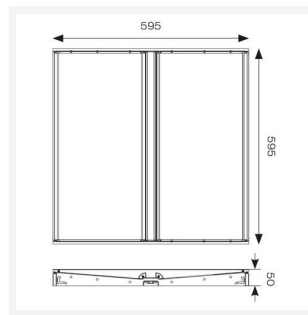

Juno

Juno Recessed Modular OCTO Smart Control
Code: AJUNLED/OCTO/DM3

PRODUCT FEATURES

- Architectural LED recessed modular suitable for education, commercial and healthcare applications
- Dual direct / indirect output. Direct from the centre micro-prism centre line coupled with indirect output from the side diffuser sections. Providing a perfect combination for task and ambient lighting from one source
- Micro-prism diffuser design ensures reduced glare and visual comfort
- Powered by Tridonic
- UGR<19 (unified glare rating) compliant luminaire assisting to eliminate glare for visual comfort
- Black polycarbonate micro reflector low glare design
- OCTO compatible tunable white version available with CCT selection between 2700K-5000K ideal for any Human Centric Lighting requirements
- TPa as standard

GENERAL INFORMATION	
Wattage	34W
Lumens Delivered	4400lm
Lm/W	131lm/W
Beam Angle	65
CRI	80
CCT	4000K
Input	220/240V
Operating Temp	0°C - 40°C
SDCM	4
UGR	17
Cut-Out Size	590x590mm

TECHNICAL INFORMATION	
Light Source	LED
Colour / Finish	White
IP Rating	IP40
Class Protection	2
Internal / External	Internal
Surface / Recessed / Suspended	Recessed
Lumen Depreciation	L80 60,000h
Warranty (Years)	5
CE Mark	Yes
Height	50 mm