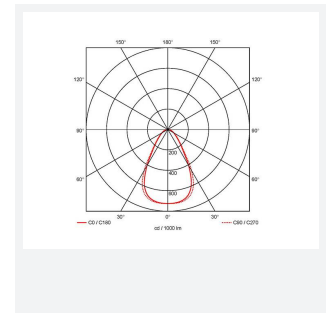

Juno

Juno Recessed Modular 1-10V Emergency
Code: AJUNLED/DD4/M3

Category	Commercial Panels
Application	Commercial, Education, Healthcare
Specification	Architectural

PRODUCT FEATURES

- Architectural LED recessed modular suitable for education, commercial and healthcare applications
- Dual direct / indirect output. Direct from the centre micro-prism centre line coupled with indirect output from the side diffuser sections. Providing a perfect combination for task and ambient lighting from one source
- Micro-prism diffuser design ensures reduced glare and visual comfort
- Powered by Tridonic
- UGR<19 (unified glare rating) compliant luminaire assisting to eliminate glare for visual comfort
- Black polycarbonate micro reflector low glare design
- OCTO compatible tunable white version available with CCT selection between 2700K-5000K ideal for any Human Centric Lighting requirements
- TPa as standard

GENERAL INFORMATION	
Wattage	34W
Lumens Delivered	4400lm
Lm/W	131lm/W
Beam Angle	65
CRI	80
CCT	4000K
Input	220/240V
Operating Temp	0°C - 40°C
SDCM	4
UGR	17
Cut-Out Size	590x590mm

TECHNICAL INFORMATION	
Light Source	LED
Colour / Finish	White
IP Rating	IP40
Class Protection	2
Internal / External	Internal
Surface / Recessed / Suspended	Recessed
Lumen Depreciation	L80 60,000h
Warranty (Years)	5
CE Mark	Yes
Height	50 mm