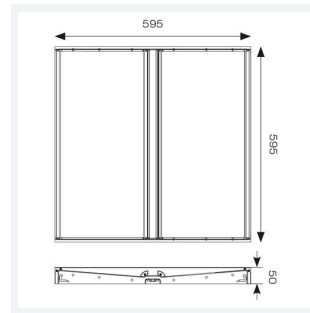

PRODUCT FEATURES

- Architectural LED recessed modular suitable for education, commercial and healthcare applications
- Dual direct / indirect output. Direct from the centre micro-prism centre line coupled with indirect output from the side diffuser sections. Providing a perfect combination for task and ambient lighting from one source
- Micro-prism diffuser design ensures reduced glare and visual comfort
- Powered by Tridonic
- UGR<19 (unified glare rating) compliant luminaire assisting to eliminate glare for visual comfort
- Black polycarbonate micro reflector low glare design
- OCTO compatible tunable white version available with CCT selection between 2700K-5000K ideal for any Human Centric Lighting requirements
- TPa as standard

GENERAL INFORMATION	
Wattage	34W
Lumens Delivered	4400lm
Lm/W	131lm/W
Beam Angle	65
CRI	80
CCT	4000K
Input	220/240V
Operating Temp	0°C - 40°C
SDCM	4
UGR	17
Cut-Out Size	590x590mm

TECHNICAL INFORMATION	
Light Source	LED
Colour / Finish	White
IP Rating	IP40
Class Protection	2
Internal / External	Internal
Surface / Recessed / Suspended	Recessed
Lumen Depreciation	L80 60,000h
Warranty (Years)	5
CE Mark	Yes
Height	50 mm