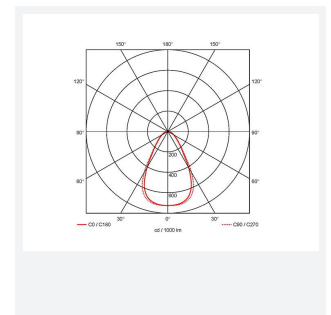

Juno

Juno Recessed Modular Switch Dim Emergency
Code: AJUNLED/DD1/M3

PRODUCT FEATURES

- Architectural LED recessed modular suitable for education, commercial and healthcare applications
- Dual direct / indirect output. Direct from the centre micro-prism centre line coupled with indirect output from the side diffuser sections. Providing a perfect combination for task and ambient lighting from one source
- Micro-prism diffuser design ensures reduced glare and visual comfort
- Powered by Tridonic
- UGR<19 (unified glare rating) compliant luminaire assisting to eliminate glare for visual comfort
- Black polycarbonate micro reflector low glare design
- OCTO compatible tunable white version available with CCT selection between 2700K-5000K ideal for any Human Centric Lighting requirements
- TPa as standard

GENERAL INFORMATION	
Wattage	34W
Lumens Delivered	4400lm
Lm/W	131lm/W
Beam Angle	65
CRI	80
CCT	4000K
Input	220/240V
Operating Temp	0°C - 40°C
SDCM	4
UGR	17
Cut-Out Size	590x590mm
Product Weight without Packaging	3.372 kg

TECHNICAL INFORMATION	
Light Source	LED
Colour / Finish	White
IP Rating	IP40
Class Protection	2
Internal / External	Internal
Surface / Recessed / Suspended	Recessed
Lumen Depreciation	L80 60,000h
Warranty (Years)	5
CE Mark	Yes
Height	50 mm