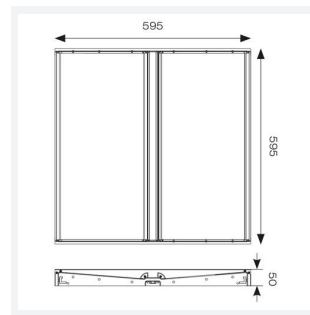

Juno

Juno Recessed Modular Switch Dim Emergency
Code: AJUNLED/DD1/M3

PRODUCT FEATURES

- Architectural LED recessed modular suitable for education, commercial and healthcare applications
- Dual direct / indirect output. Direct from the centre micro-prism centre line coupled with indirect output from the side diffuser sections. Providing a perfect combination for task and ambient lighting from one source
- Micro-prism diffuser design ensures reduced glare and visual comfort
- Powered by Tridonic
- UGR<19 (unified glare rating) compliant luminaire assisting to eliminate glare for visual comfort
- Black polycarbonate micro reflector low glare design
- OCTO compatible tunable white version available with CCT selection between 2700K-5000K ideal for any Human Centric Lighting requirements
- TPa as standard

GENERAL INFORMATION	
Wattage	34W
Lumens Delivered	4400lm
Lm/W	131lm/W
Beam Angle	65
CRI	80
CCT	4000K
Input	220/240V
Operating Temp	0°C - 40°C
SDCM	4
UGR	17
Cut-Out Size	590x590mm
Product Weight without Packaging	3.372 kg

TECHNICAL INFORMATION	
Light Source	LED
Colour / Finish	White
IP Rating	IP40
Class Protection	2
Internal / External	Internal
Surface / Recessed / Suspended	Recessed
Lumen Depreciation	L80 60,000h
Warranty (Years)	5
CE Mark	Yes
Height	50 mm