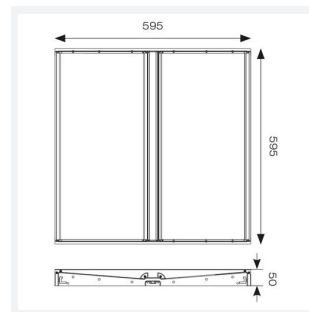

Juno

Juno Recessed Modular Switch Dim DALI-
Code: AJUNLED/DD1/DM3

PRODUCT FEATURES

- Architectural LED recessed modular suitable for education, commercial and healthcare applications
- Dual direct / indirect output. Direct from the centre micro-prism centre line coupled with indirect output from the side diffuser sections. Providing a perfect combination for task and ambient lighting from one source
- Micro-prism diffuser design ensures reduced glare and visual comfort
- Powered by Tridonic
- UGR<19 (unified glare rating) compliant luminaire assisting to eliminate glare for visual comfort
- Black polycarbonate micro reflector low glare design
- OCTO compatible tunable white version available with CCT selection between 2700K-5000K ideal for any Human Centric Lighting requirements
- TPa as standard

GENERAL INFORMATION	
Wattage	34W
Lumens Delivered	4400lm
Lm/W	131lm/W
Beam Angle	65
CRI	80
CCT	4000K
Input	220/240V
Operating Temp	0°C - 40°C
SDCM	4
UGR	17
Cut-Out Size	590x590mm
Product Weight without Packaging	3.372 kg

TECHNICAL INFORMATION	
Light Source	LED
Colour / Finish	White
IP Rating	IP40
Class Protection	2
Internal / External	Internal
Surface / Recessed / Suspended	Recessed
Lumen Depreciation	L80 60,000h
Warranty (Years)	5
CE Mark	Yes
Height	50 mm