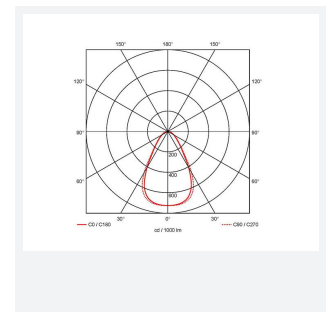

Juno

Juno Recessed Modular Switch Dim DALI-
Code: AJUNLED/DD1/DM3

PRODUCT FEATURES

- Architectural LED recessed modular suitable for education, commercial and healthcare applications
- Dual direct / indirect output. Direct from the centre micro-prism centre line coupled with indirect output from the side diffuser sections. Providing a perfect combination for task and ambient lighting from one source
- Micro-prism diffuser design ensures reduced glare and visual comfort
- Powered by Tridonic
- UGR<19 (unified glare rating) compliant luminaire assisting to eliminate glare for visual comfort
- Black polycarbonate micro reflector low glare design
- OCTO compatible tunable white version available with CCT selection between 2700K-5000K ideal for any Human Centric Lighting requirements
- TPa as standard

GENERAL INFORMATION	
Wattage	34W
Lumens Delivered	4400lm
Lm/W	131lm/W
Beam Angle	65
CRI	80
CCT	4000K
Input	220/240V
Operating Temp	0°C - 40°C
SDCM	4
UGR	17
Cut-Out Size	590x590mm
Product Weight without Packaging	3.372 kg

TECHNICAL INFORMATION	
Light Source	LED
Colour / Finish	White
IP Rating	IP40
Class Protection	2
Internal / External	Internal
Surface / Recessed / Suspended	Recessed
Lumen Depreciation	L80 60,000h
Warranty (Years)	5
CE Mark	Yes
Height	50 mm