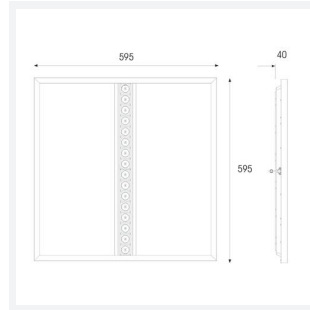

## Juno Recessed Modular

**Code:** AJUN/1

- Architectural LED recessed modular suitable for education, commercial and healthcare applications
- Dual direct / indirect output. Direct from the centre micro-prism line coupled with indirect output from the side diffuser sections. Providing a perfect combination for task and ambient lighting from one source.
- Power and CCT selectable; offering a choice of 4 outputs and 3 colour temperature options, in one luminaire
- TPa as standard
- UGR<19 (unified glare rating) compliant luminaire assisting to eliminate glare for visual comfort
- Black micro reflector and micro-prism diffuser ensure reduced glare and visual comfort
- OCTO compatible tunable white version available with CCT selection between 2700K-5000K ideal for any Human Centric Lighting requirements

### GENERAL INFORMATION

Wattage	20W - 36W
Lumens Delivered	2500lm - 4400lm (4000K)
Lm/W	125lm/W (4000K)
Beam Angle	70
CRI	80
CCT	3000K/4000K/6500K
Input	220-240V
Operating Temp	-10°C - 45°C
SDCM	6
UGR	18
Cut-Out Size	570*570mm
Product Weight without Packaging	3.372 kg

### TECHNICAL INFORMATION

Light Source	LED
Colour / Finish	White
IP Rating	IP40
Class Protection	2
Internal / External	Internal
Surface / Recessed / Suspended	Recessed
Lumen Depreciation	L70 54,000h
Warranty (Years)	5
CE Mark	Yes
Height	595 mm