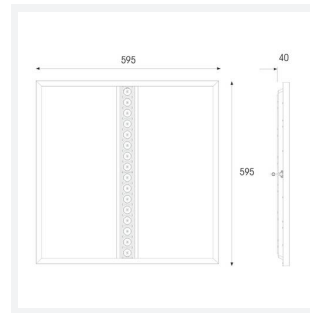

Juno

Juno Recessed Modular Code: AJUN/1

PRODUCT FEATURES

- Architectural LED recessed modular suitable for education, commercial and healthcare applications
- Dual direct / indirect output. Direct from the centre micro-prism line coupled with indirect output from the side diffuser sections. Providing a perfect combination for task and ambient lighting from one source.
- Power and CCT selectable; offering a choice of 4 outputs and 3 colour temperature options, in one luminaire
- TPa as standard
- UGR<19 (unified glare rating) compliant luminaire assisting to eliminate glare for visual comfort
- Black micro reflector and micro-prism diffuser ensure reduced glare and visual comfort
- OCTO compatible tunable white version available with CCT selection between 2700K-5000K ideal for any Human Centric Lighting requirements

GENERAL INFORMATION	
Wattage	20W - 36W
Lumens Delivered	2500lm - 4400lm (4000K)
Lm/W	125lm/W (4000K)
Beam Angle	70
CRI	80
CCT	3000K/4000K/6500K
Input	220/240V
Operating Temp	-10°C - 45°C
SDCM	6
UGR	18
Cut-Out Size	570*570mm
Product Weight without Packaging	3.372 kg

TECHNICAL INFORMATION	
Light Source	LED
Colour / Finish	White
IP Rating	IP40
Class Protection	2
Internal / External	Internal
Surface / Recessed / Suspended	Recessed
Lumen Depreciation	L70 54,000h
Warranty (Years)	5
CE Mark	Yes