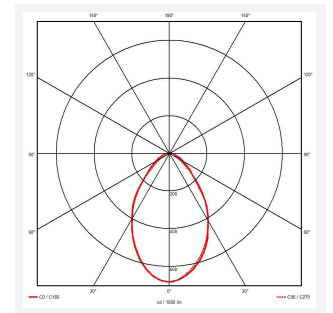

Juno

Juno Recessed Modular Code: AJUN/1

PRODUCT FEATURES

- Architectural LED recessed modular suitable for education, commercial and healthcare applications
- Dual direct / indirect output. Direct from the centre micro-prism line coupled with indirect output from the side diffuser sections. Providing a perfect combination for task and ambient lighting from one source.
- Power and CCT selectable; offering a choice of 4 outputs and 3 colour temperature options, in one luminaire
- TPa as standard
- UGR<19 (unified glare rating) compliant luminaire assisting to eliminate glare for visual comfort
- Black micro reflector and micro-prism diffuser ensure reduced glare and visual comfort
- OCTO compatible tunable white version available with CCT selection between 2700K-5000K ideal for any Human Centric Lighting requirements

GENERAL INFORMATION	
Wattage	20W - 36W
Lumens Delivered	2500lm - 4400lm (4000K)
Lm/W	125lm/W (4000K)
Beam Angle	70
CRI	80
CCT	3000K/4000K/6500K
Input	220/240V
Operating Temp	-10°C - 45°C
SDCM	6
UGR	18
Cut-Out Size	570*570mm
Product Weight without Packaging	3.372 kg

TECHNICAL INFORMATION	
Light Source	LED
Colour / Finish	White
IP Rating	IP40
Class Protection	2
Internal / External	Internal
Surface / Recessed / Suspended	Recessed
Lumen Depreciation	L70 54,000h
Warranty (Years)	5
CE Mark	Yes