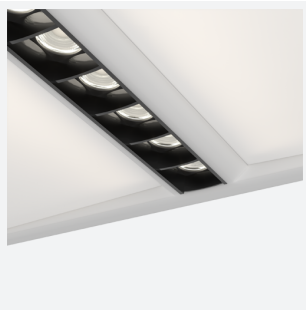

## Juno Recessed Modular

**Code:** AJUN/1

- Architectural LED recessed modular suitable for education, commercial and healthcare applications
- Dual direct / indirect output. Direct from the centre micro-prism line coupled with indirect output from the side diffuser sections. Providing a perfect combination for task and ambient lighting from one source.
- Power and CCT selectable; offering a choice of 4 outputs and 3 colour temperature options, in one luminaire
- TPa as standard
- UGR<19 (unified glare rating) compliant luminaire assisting to eliminate glare for visual comfort
- Black micro reflector and micro-prism diffuser ensure reduced glare and visual comfort
- OCTO compatible tunable white version available with CCT selection between 2700K-5000K ideal for any Human Centric Lighting requirements

### GENERAL INFORMATION

Wattage	20W - 36W
Lumens Delivered	2500lm - 4400lm (4000K)
Lm/W	125lm/W (4000K)
Beam Angle	70
CRI	80
CCT	3000K/4000K/6500K
Input	220-240V
Operating Temp	-10°C - 45°C
SDCM	6
UGR	18
Cut-Out Size	570*570mm
Product Weight without Packaging	3.372 kg