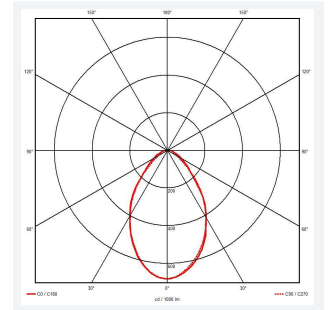

Juno

Juno Recessed Modular

Code: AJUN/1

- Architectural LED recessed modular suitable for education, commercial and healthcare applications
- Dual direct / indirect output. Direct from the centre micro-prism line coupled with indirect output from the side diffuser sections. Providing a perfect combination for task and ambient lighting from one source.
- Power and CCT selectable; offering a choice of 4 outputs and 3 colour temperature options, in one luminaire
- TPa as standard
- UGR<19 (unified glare rating) compliant luminaire assisting to eliminate glare for visual comfort
- Black micro reflector and micro-prism diffuser ensure reduced glare and visual comfort
- OCTO compatible tunable white version available with CCT selection between 2700K-5000K ideal for any Human Centric Lighting requirements

GENERAL INFORMATION

Wattage	20W - 36W
Lumens Delivered	2500lm - 4400lm (4000K)
Lm/W	125lm/W (4000K)
Beam Angle	70
CRI	80
CCT	3000K/4000K/6500K
Input	220-240V
Operating Temp	-10°C - 45°C
SDCM	6
UGR	18
Cut-Out Size	570*570mm
Product Weight without Packaging	3.372 kg

TECHNICAL INFORMATION

Light Source	LED
Colour / Finish	White
IP Rating	IP40
Class Protection	2
Internal / External	Internal
Surface / Recessed / Suspended	Recessed
Lumen Depreciation	L70 54,000h
Warranty (Years)	5
CE Mark	Yes
Height	595 mm