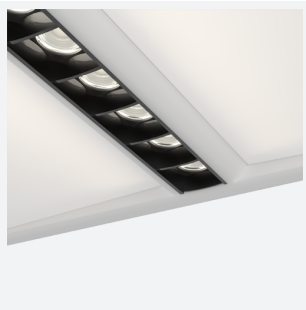

Application Commercial, Education, Retail

Specification Architectural

Juno

Code: AJUN/1/TW/OCTO/DM3

- Architectural LED recessed modular suitable for education, commercial and healthcare applications
- Dual direct / indirect output. Direct from the centre micro-prism line coupled with indirect output from the side diffuser sections. Providing a perfect combination for task and ambient lighting from one source.
- Power and CCT selectable; offering a choice of 4 outputs and 3 colour temperature options, in one luminaire
- TPa as standard
- UGR<19 (unified glare rating) compliant luminaire assisting to eliminate glare for visual comfort
- Black micro reflector and micro-prism diffuser ensure reduced glare and visual comfort
- OCTO compatible tunable white version available with CCT selection between 2700K-5000K ideal for any Human Centric Lighting requirements

GENERAL INFORMATION

Wattage	20W - 36W
Lumens Delivered	4100lm - 4200lm (3000K-6500K)
Lm/W	125lm/W (4000K)
Beam Angle	70
CRI	80
CCT	2700-5000K
Input	220-240V
Operating Temp	0°C - 45°C
SDCM	6
UGR	18
Cut-Out Size	570*570mm

TECHNICAL INFORMATION

Light Source	LED
Colour / Finish	White
IP Rating	IP40
Class Protection	2
Internal / External	Internal
Surface / Recessed / Suspended	Recessed
Lumen Depreciation	L70 54,000h
Warranty (Years)	5
CE Mark	Yes