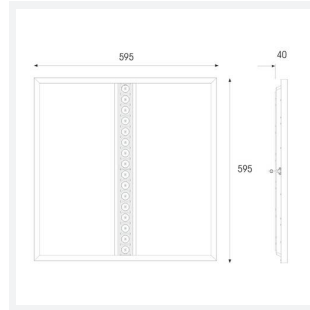

Application Commercial, Education, Retail

Specification Architectural

Juno

Code: AJUN/1/TW/OCTO/DM3

- Architectural LED recessed modular suitable for education, commercial and healthcare applications
- Dual direct / indirect output. Direct from the centre micro-prism line coupled with indirect output from the side diffuser sections. Providing a perfect combination for task and ambient lighting from one source.
- Power and CCT selectable; offering a choice of 4 outputs and 3 colour temperature options, in one luminaire
- TPa as standard
- UGR<19 (unified glare rating) compliant luminaire assisting to eliminate glare for visual comfort
- Black micro reflector and micro-prism diffuser ensure reduced glare and visual comfort
- OCTO compatible tunable white version available with CCT selection between 2700K-5000K ideal for any Human Centric Lighting requirements

GENERAL INFORMATION

Wattage	20W - 36W
Lumens Delivered	4100lm - 4200lm (3000K-6500K)
Lm/W	125lm/W (4000K)
Beam Angle	70
CRI	80
CCT	2700-5000K
Input	220-240V
Operating Temp	0°C - 45°C
SDCM	6
UGR	18
Cut-Out Size	570*570mm