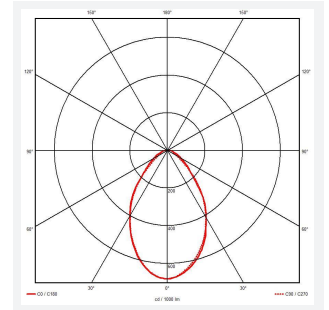

Juno

Code: AJUN/1/TW/OCTO/DM3

- Architectural LED recessed modular suitable for education, commercial and healthcare applications
- Dual direct / indirect output. Direct from the centre micro-prism line coupled with indirect output from the side diffuser sections. Providing a perfect combination for task and ambient lighting from one source.
- Power and CCT selectable; offering a choice of 4 outputs and 3 colour temperature options, in one luminaire
- TPa as standard
- UGR<19 (unified glare rating) compliant luminaire assisting to eliminate glare for visual comfort
- Black micro reflector and micro-prism diffuser ensure reduced glare and visual comfort
- OCTO compatible tunable white version available with CCT selection between 2700K-5000K ideal for any Human Centric Lighting requirements

GENERAL INFORMATION

Wattage	20W - 36W
Lumens Delivered	4100lm - 4200lm (3000K-6500K)
Lm/W	125lm/W (4000K)
Beam Angle	70
CRI	80
CCT	2700-5000K
Input	220-240V
Operating Temp	0°C - 45°C
SDCM	6
UGR	18
Cut-Out Size	570*570mm

TECHNICAL INFORMATION

Light Source	LED
Colour / Finish	White
IP Rating	IP40
Class Protection	2
Internal / External	Internal
Surface / Recessed / Suspended	Recessed
Lumen Depreciation	L70 54,000h
Warranty (Years)	5
CE Mark	Yes