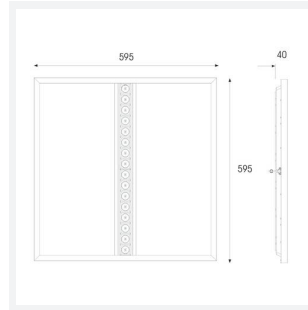

Application Commercial, Education, Retail

Specification Architectural

Juno

Juno Recessed Modular OCTO Smart Control

Code: AJUN/1/OCTO

- Architectural LED recessed modular suitable for education, commercial and healthcare applications
- Dual direct / indirect output. Direct from the centre micro-prism line coupled with indirect output from the side diffuser sections. Providing a perfect combination for task and ambient lighting from one source.
- Power and CCT selectable; offering a choice of 4 outputs and 3 colour temperature options, in one luminaire
- TPa as standard
- UGR<19 (unified glare rating) compliant luminaire assisting to eliminate glare for visual comfort
- Black micro reflector and micro-prism diffuser ensure reduced glare and visual comfort
- OCTO compatible tunable white version available with CCT selection between 2700K-5000K ideal for any Human Centric Lighting requirements

GENERAL INFORMATION	
Wattage	20W - 36W
Lumens Delivered	2500lm - 4400lm (4000K)
Lm/W	125lm/W (4000K)
Beam Angle	70
CRI	80
CCT	3000K/4000K/6500K
Input	220-240V
Operating Temp	-10°C - 45°C
SDCM	6
UGR	18
Cut-Out Size	570*570mm