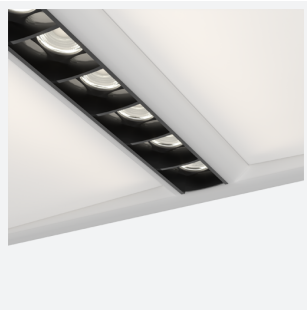

Application Commercial, Education, Retail

Specification Architectural

Juno

Juno Recessed Modular OCTO Smart Control

Code: AJUN/1/OCTO

- Architectural LED recessed modular suitable for education, commercial and healthcare applications
- Dual direct / indirect output. Direct from the centre micro-prism line coupled with indirect output from the side diffuser sections. Providing a perfect combination for task and ambient lighting from one source.
- Power and CCT selectable; offering a choice of 4 outputs and 3 colour temperature options, in one luminaire
- TPa as standard
- UGR<19 (unified glare rating) compliant luminaire assisting to eliminate glare for visual comfort
- Black micro reflector and micro-prism diffuser ensure reduced glare and visual comfort
- OCTO compatible tunable white version available with CCT selection between 2700K-5000K ideal for any Human Centric Lighting requirements

GENERAL INFORMATION	
Wattage	20W - 36W
Lumens Delivered	2500lm - 4400lm (4000K)
Lm/W	125lm/W (4000K)
Beam Angle	70
CRI	80
CCT	3000K/4000K/6500K
Input	220-240V
Operating Temp	-10°C - 45°C
SDCM	6
UGR	18
Cut-Out Size	570*570mm

TECHNICAL INFORMATION	
Light Source	LED
Colour / Finish	White
IP Rating	IP40
Class Protection	2
Internal / External	Internal
Surface / Recessed / Suspended	Recessed
Lumen Depreciation	L70 54,000h
Warranty (Years)	5
CE Mark	Yes