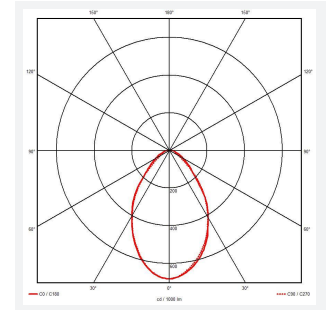

Juno

Juno Recessed Modular OCTO Smart Control

Code: AJUN/1/OCTO

- Architectural LED recessed modular suitable for education, commercial and healthcare applications
- Dual direct / indirect output. Direct from the centre micro-prism line coupled with indirect output from the side diffuser sections. Providing a perfect combination for task and ambient lighting from one source.
- Power and CCT selectable; offering a choice of 4 outputs and 3 colour temperature options, in one luminaire
- TPa as standard
- UGR<19 (unified glare rating) compliant luminaire assisting to eliminate glare for visual comfort
- Black micro reflector and micro-prism diffuser ensure reduced glare and visual comfort
- OCTO compatible tunable white version available with CCT selection between 2700K-5000K ideal for any Human Centric Lighting requirements

GENERAL INFORMATION	
Wattage	20W - 36W
Lumens Delivered	2500lm - 4400lm (4000K)
Lm/W	125lm/W (4000K)
Beam Angle	70
CRI	80
CCT	3000K/4000K/6500K
Input	220-240V
Operating Temp	-10°C - 45°C
SDCM	6
UGR	18
Cut-Out Size	570*570mm

TECHNICAL INFORMATION	
Light Source	LED
Colour / Finish	White
IP Rating	IP40
Class Protection	2
Internal / External	Internal
Surface / Recessed / Suspended	Recessed
Lumen Depreciation	L70 54,000h
Warranty (Years)	5
CE Mark	Yes