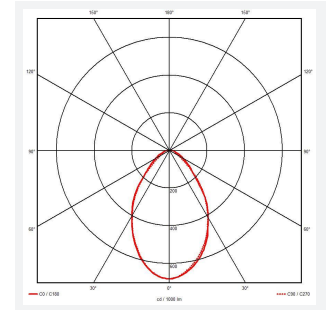

Juno

Code: AJUN/1/OCTO/DM3

- Architectural LED recessed modular suitable for education, commercial and healthcare applications
- Dual direct / indirect output. Direct from the centre micro-prism line coupled with indirect output from the side diffuser sections. Providing a perfect combination for task and ambient lighting from one source.
- Power and CCT selectable; offering a choice of 4 outputs and 3 colour temperature options, in one luminaire
- TPa as standard
- UGR<19 (unified glare rating) compliant luminaire assisting to eliminate glare for visual comfort
- Black micro reflector and micro-prism diffuser ensure reduced glare and visual comfort
- OCTO compatible tunable white version available with CCT selection between 2700K-5000K ideal for any Human Centric Lighting requirements

GENERAL INFORMATION

Wattage	20W - 36W
Lumens Delivered	2500lm - 4400lm (4000K)
Lm/W	125lm/W (4000K)
Beam Angle	70
CRI	80
CCT	3000K/4000K/6500K
Input	220-240V
Operating Temp	0°C - 45°C
SDCM	6
UGR	18
Cut-Out Size	570*570mm

TECHNICAL INFORMATION

Light Source	LED
Colour / Finish	White
IP Rating	IP40
Class Protection	2
Internal / External	Internal
Surface / Recessed / Suspended	Recessed
Lumen Depreciation	L70 54,000h
Warranty (Years)	5
CE Mark	Yes