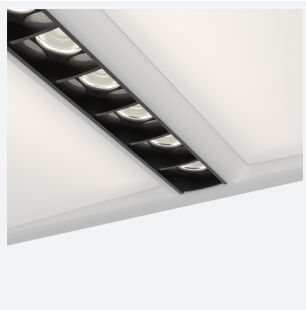

Application Commercial, Education, Retail

Specification Architectural

Juno

Code: AJUN/1/OCTO/DM3

- Architectural LED recessed modular suitable for education, commercial and healthcare applications
- Dual direct / indirect output. Direct from the centre micro-prism line coupled with indirect output from the side diffuser sections. Providing a perfect combination for task and ambient lighting from one source.
- Power and CCT selectable; offering a choice of 4 outputs and 3 colour temperature options, in one luminaire
- TPa as standard
- UGR<19 (unified glare rating) compliant luminaire assisting to eliminate glare for visual comfort
- Black micro reflector and micro-prism diffuser ensure reduced glare and visual comfort
- OCTO compatible tunable white version available with CCT selection between 2700K-5000K ideal for any Human Centric Lighting requirements

GENERAL INFORMATION

Wattage	20W - 36W
Lumens Delivered	2500lm - 4400lm (4000K)
Lm/W	125lm/W (4000K)
Beam Angle	70
CRI	80
CCT	3000K/4000K/6500K
Input	220-240V
Operating Temp	0°C - 45°C
SDCM	6
UGR	18
Cut-Out Size	570*570mm

TECHNICAL INFORMATION

Light Source	LED
Colour / Finish	White
IP Rating	IP40
Class Protection	2
Internal / External	Internal
Surface / Recessed / Suspended	Recessed
Lumen Depreciation	L70 54,000h
Warranty (Years)	5
CE Mark	Yes