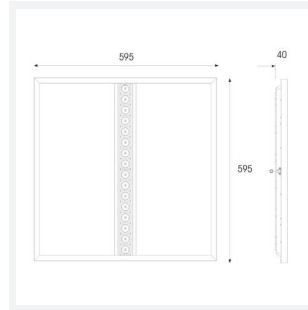

Application Commercial, Education, Retail

Specification Architectural

Juno

Code: AJUN/1/OCTO/DM3

- Architectural LED recessed modular suitable for education, commercial and healthcare applications
- Dual direct / indirect output. Direct from the centre micro-prism line coupled with indirect output from the side diffuser sections. Providing a perfect combination for task and ambient lighting from one source.
- Power and CCT selectable; offering a choice of 4 outputs and 3 colour temperature options, in one luminaire
- TPa as standard
- UGR<19 (unified glare rating) compliant luminaire assisting to eliminate glare for visual comfort
- Black micro reflector and micro-prism diffuser ensure reduced glare and visual comfort
- OCTO compatible tunable white version available with CCT selection between 2700K-5000K ideal for any Human Centric Lighting requirements

GENERAL INFORMATION

Wattage	20W - 36W
Lumens Delivered	2500lm - 4400lm (4000K)
Lm/W	125lm/W (4000K)
Beam Angle	70
CRI	80
CCT	3000K/4000K/6500K
Input	220-240V
Operating Temp	0°C - 45°C
SDCM	6
UGR	18
Cut-Out Size	570*570mm