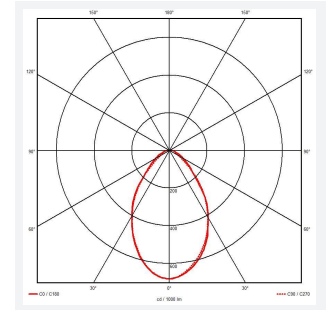

Juno

Juno Recessed Modular DALI-Emergency Code: AJUN/1/DM3

PRODUCT FEATURES

- Architectural LED recessed modular suitable for education, commercial and healthcare applications
- Dual direct / indirect output. Direct from the centre micro-prism line coupled with indirect output from the side diffuser sections. Providing a perfect combination for task and ambient lighting from one source.
- Power and CCT selectable; offering a choice of 4 outputs and 3 colour temperature options, in one luminaire
- TPa as standard
- UGR<19 (unified glare rating) compliant luminaire assisting to eliminate glare for visual comfort
- Black micro reflector and micro-prism diffuser ensure reduced glare and visual comfort
- OCTO compatible tunable white version available with CCT selection between 2700K-5000K ideal for any Human Centric Lighting requirements

GENERAL INFORMATION	
Wattage	20W - 36W
Lumens Delivered	2500lm - 4400lm (4000K)
Lm/W	125lm/W (4000K)
Beam Angle	70
CRI	80
CCT	3000K/4000K/6500K
Input	220-240V
Operating Temp	0°C - 45°C
SDCM	6
UGR	18
Cut-Out Size	570*570mm
Product Weight without Packaging	3.572 kg

TECHNICAL INFORMATION	
Light Source	LED
Colour / Finish	White
IP Rating	IP40
Class Protection	2
Internal / External	Internal
Surface / Recessed / Suspended	Recessed
Lumen Depreciation	L70 54,000h
Warranty (Years)	5
CE Mark	Yes