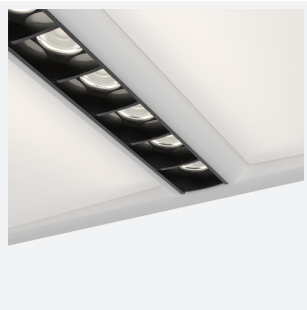

Application	Commercial, Education, Retail
Specification	Architectural

Juno

Juno Recessed Modular DALI-Emergency Code: AJUN/1/DM3

PRODUCT FEATURES

- Architectural LED recessed modular suitable for education, commercial and healthcare applications
- Dual direct / indirect output. Direct from the centre micro-prism line coupled with indirect output from the side diffuser sections. Providing a perfect combination for task and ambient lighting from one source.
- Power and CCT selectable; offering a choice of 4 outputs and 3 colour temperature options, in one luminaire
- TPa as standard
- UGR<19 (unified glare rating) compliant luminaire assisting to eliminate glare for visual comfort
- Black micro reflector and micro-prism diffuser ensure reduced glare and visual comfort
- OCTO compatible tunable white version available with CCT selection between 2700K-5000K ideal for any Human Centric Lighting requirements

GENERAL INFORMATION	
Wattage	20W - 36W
Lumens Delivered	2500lm - 4400lm (4000K)
Lm/W	125lm/W (4000K)
Beam Angle	70
CRI	80
CCT	3000K/4000K/6500K
Input	220-240V
Operating Temp	0°C - 45°C
SDCM	6
UGR	18
Cut-Out Size	570*570mm
Product Weight without Packaging	3.572 kg

TECHNICAL INFORMATION	
Light Source	LED
Colour / Finish	White
IP Rating	IP40
Class Protection	2
Internal / External	Internal
Surface / Recessed / Suspended	Recessed
Lumen Depreciation	L70 54,000h
Warranty (Years)	5
CE Mark	Yes