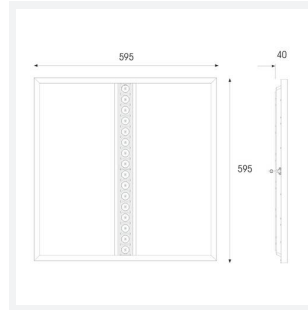

Juno

Juno Recessed Modular DALI-Emergency Code: AJUN/1/DM3

PRODUCT FEATURES

- Architectural LED recessed modular suitable for education, commercial and healthcare applications
- Dual direct / indirect output. Direct from the centre micro-prism line coupled with indirect output from the side diffuser sections. Providing a perfect combination for task and ambient lighting from one source.
- Power and CCT selectable; offering a choice of 4 outputs and 3 colour temperature options, in one luminaire
- TPa as standard
- UGR<19 (unified glare rating) compliant luminaire assisting to eliminate glare for visual comfort
- Black micro reflector and micro-prism diffuser ensure reduced glare and visual comfort
- OCTO compatible tunable white version available with CCT selection between 2700K-5000K ideal for any Human Centric Lighting requirements

GENERAL INFORMATION	
Wattage	20W - 36W
Lumens Delivered	2500lm - 4400lm (4000K)
Lm/W	125lm/W (4000K)
Beam Angle	70
CRI	80
CCT	3000K/4000K/6500K
Input	220-240V
Operating Temp	0°C - 45°C
SDCM	6
UGR	18
Cut-Out Size	570*570mm
Product Weight without Packaging	3.572 kg

TECHNICAL INFORMATION	
Light Source	LED
Colour / Finish	White
IP Rating	IP40
Class Protection	2
Internal / External	Internal
Surface / Recessed / Suspended	Recessed
Lumen Depreciation	L70 54,000h
Warranty (Years)	5
CE Mark	Yes