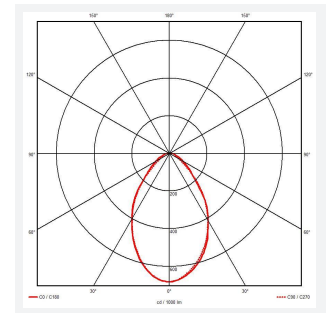

Juno

Juno Recessed Modular DALI-Emergency Code: AJUN/1/DM3

PRODUCT FEATURES

- Architectural LED recessed modular suitable for education, commercial and healthcare applications
- Dual direct / indirect output. Direct from the centre micro-prism line coupled with indirect output from the side diffuser sections. Providing a perfect combination for task and ambient lighting from one source.
- Power and CCT selectable; offering a choice of 4 outputs and 3 colour temperature options, in one luminaire
- TPa as standard
- UGR<19 (unified glare rating) compliant luminaire assisting to eliminate glare for visual comfort
- Black micro reflector and micro-prism diffuser ensure reduced glare and visual comfort
- OCTO compatible tunable white version available with CCT selection between 2700K-5000K ideal for any Human Centric Lighting requirements

GENERAL INFORMATION	
Wattage	20W - 36W
Lumens Delivered	2500lm - 4400lm (4000K)
Lm/W	125lm/W (4000K)
Beam Angle	70
CRI	80
CCT	3000K/4000K/6500K
Input	220/240V
Operating Temp	0°C - 45°C
SDCM	6
UGR	18
Cut-Out Size	570*570mm

TECHNICAL INFORMATION	
Light Source	LED
Colour / Finish	White
IP Rating	IP40
Class Protection	2
Internal / External	Internal
Surface / Recessed / Suspended	Recessed
Lumen Depreciation	L70 54,000h
Warranty (Years)	5
CE Mark	Yes