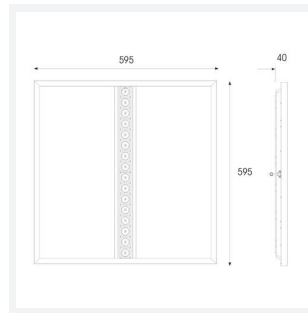

Juno

Juno Recessed Modular DALI-Emergency Code: AJUN/1/DM3

PRODUCT FEATURES

- Architectural LED recessed modular suitable for education, commercial and healthcare applications
- Dual direct / indirect output. Direct from the centre micro-prism line coupled with indirect output from the side diffuser sections. Providing a perfect combination for task and ambient lighting from one source.
- Power and CCT selectable; offering a choice of 4 outputs and 3 colour temperature options, in one luminaire
- TPa as standard
- UGR<19 (unified glare rating) compliant luminaire assisting to eliminate glare for visual comfort
- Black micro reflector and micro-prism diffuser ensure reduced glare and visual comfort
- OCTO compatible tunable white version available with CCT selection between 2700K-5000K ideal for any Human Centric Lighting requirements

GENERAL INFORMATION	
Wattage	20W - 36W
Lumens Delivered	2500lm - 4400lm (4000K)
Lm/W	125lm/W (4000K)
Beam Angle	70
CRI	80
CCT	3000K/4000K/6500K
Input	220/240V
Operating Temp	0°C - 45°C
SDCM	6
UGR	18
Cut-Out Size	570*570mm

TECHNICAL INFORMATION	
Light Source	LED
Colour / Finish	White
IP Rating	IP40
Class Protection	2
Internal / External	Internal
Surface / Recessed / Suspended	Recessed
Lumen Depreciation	L70 54,000h
Warranty (Years)	5
CE Mark	Yes