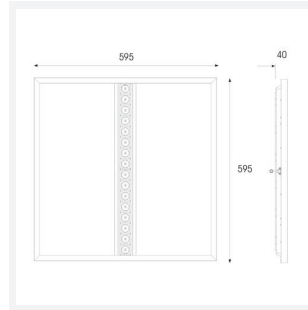

Application Commercial, Education, Retail

Specification Architectural

Juno

Juno Recessed Modular 1-10V

Code: AJUN/1/DD4

- Architectural LED recessed modular suitable for education, commercial and healthcare applications
- Dual direct / indirect output. Direct from the centre micro-prism line coupled with indirect output from the side diffuser sections. Providing a perfect combination for task and ambient lighting from one source.
- Power and CCT selectable; offering a choice of 4 outputs and 3 colour temperature options, in one luminaire
- TPa as standard
- UGR<19 (unified glare rating) compliant luminaire assisting to eliminate glare for visual comfort
- Black micro reflector and micro-prism diffuser ensure reduced glare and visual comfort
- OCTO compatible tunable white version available with CCT selection between 2700K-5000K ideal for any Human Centric Lighting requirements

GENERAL INFORMATION

Wattage	20W - 36W
Lumens Delivered	2500lm - 4400lm (4000K)
Lm/W	125lm/W (4000K)
Beam Angle	70
CRI	80
CCT	3000K/4000K/6500K
Input	220-240V
Operating Temp	-10°C - 45°C
SDCM	6
UGR	18
Cut-Out Size	570*570mm