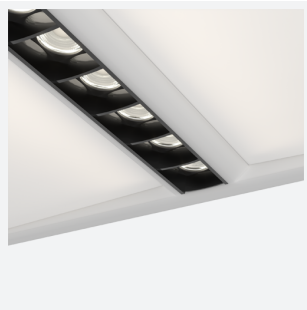

Application Commercial, Education, Retail

Specification Architectural

Juno

Juno Recessed Modular 1-10V

Code: AJUN/1/DD4

- Architectural LED recessed modular suitable for education, commercial and healthcare applications
- Dual direct / indirect output. Direct from the centre micro-prism line coupled with indirect output from the side diffuser sections. Providing a perfect combination for task and ambient lighting from one source.
- Power and CCT selectable; offering a choice of 4 outputs and 3 colour temperature options, in one luminaire
- TPa as standard
- UGR<19 (unified glare rating) compliant luminaire assisting to eliminate glare for visual comfort
- Black micro reflector and micro-prism diffuser ensure reduced glare and visual comfort
- OCTO compatible tunable white version available with CCT selection between 2700K-5000K ideal for any Human Centric Lighting requirements

GENERAL INFORMATION

Wattage	20W - 36W
Lumens Delivered	2500lm - 4400lm (4000K)
Lm/W	125lm/W (4000K)
Beam Angle	70
CRI	80
CCT	3000K/4000K/6500K
Input	220-240V
Operating Temp	-10°C - 45°C
SDCM	6
UGR	18
Cut-Out Size	570*570mm

TECHNICAL INFORMATION

Light Source	LED
Colour / Finish	White
IP Rating	IP40
Class Protection	2
Internal / External	Internal
Surface / Recessed / Suspended	Recessed
Lumen Depreciation	L70 54,000h
Warranty (Years)	5
CE Mark	Yes