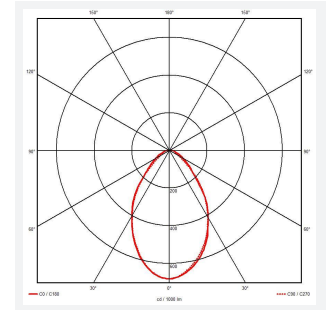

Juno

Juno Recessed Modular 1-10V

Code: AJUN/1/DD4

- Architectural LED recessed modular suitable for education, commercial and healthcare applications
- Dual direct / indirect output. Direct from the centre micro-prism line coupled with indirect output from the side diffuser sections. Providing a perfect combination for task and ambient lighting from one source.
- Power and CCT selectable; offering a choice of 4 outputs and 3 colour temperature options, in one luminaire
- TPa as standard
- UGR<19 (unified glare rating) compliant luminaire assisting to eliminate glare for visual comfort
- Black micro reflector and micro-prism diffuser ensure reduced glare and visual comfort
- OCTO compatible tunable white version available with CCT selection between 2700K-5000K ideal for any Human Centric Lighting requirements

GENERAL INFORMATION

Wattage	20W - 36W
Lumens Delivered	2500lm - 4400lm (4000K)
Lm/W	125lm/W (4000K)
Beam Angle	70
CRI	80
CCT	3000K/4000K/6500K
Input	220-240V
Operating Temp	-10°C - 45°C
SDCM	6
UGR	18
Cut-Out Size	570*570mm

TECHNICAL INFORMATION

Light Source	LED
Colour / Finish	White
IP Rating	IP40
Class Protection	2
Internal / External	Internal
Surface / Recessed / Suspended	Recessed
Lumen Depreciation	L70 54,000h
Warranty (Years)	5
CE Mark	Yes