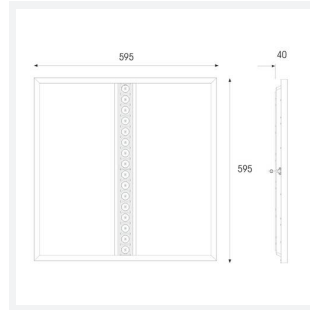

# Juno

Juno Recessed Modular 1-10V DALI-Emergency  
Code: AJUN/1/DD4/DM3

- Architectural LED recessed modular suitable for education, commercial and healthcare applications
- Dual direct / indirect output. Direct from the centre micro-prism line coupled with indirect output from the side diffuser sections. Providing a perfect combination for task and ambient lighting from one source.
- Power and CCT selectable; offering a choice of 4 outputs and 3 colour temperature options, in one luminaire
- TPa as standard
- UGR<19 (unified glare rating) compliant luminaire assisting to eliminate glare for visual comfort
- Black micro reflector and micro-prism diffuser ensure reduced glare and visual comfort
- OCTO compatible tunable white version available with CCT selection between 2700K-5000K ideal for any Human Centric Lighting requirements

## GENERAL INFORMATION

Wattage	20W - 36W
Lumens Delivered	2500lm - 4400lm (4000K)
Lm/W	125lm/W (4000K)
Beam Angle	70
CRI	80
CCT	3000K/4000K/6500K
Input	220-240V
Operating Temp	0°C - 45°C
SDCM	6
UGR	18
Cut-Out Size	570*570mm