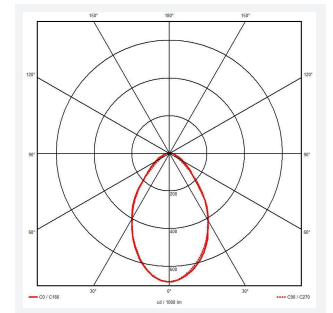

Juno

Juno Recessed Modular 1-10V DALI-Emergency
Code: AJUN/1/DD4/DM3

PRODUCT FEATURES

- Architectural LED recessed modular suitable for education, commercial and healthcare applications
- Dual direct / indirect output. Direct from the centre micro-prism line coupled with indirect output from the side diffuser sections. Providing a perfect combination for task and ambient lighting from one source.
- Power and CCT selectable; offering a choice of 4 outputs and 3 colour temperature options, in one luminaire
- TPa as standard
- UGR<19 (unified glare rating) compliant luminaire assisting to eliminate glare for visual comfort
- Black micro reflector and micro-prism diffuser ensure reduced glare and visual comfort
- OCTO compatible tunable white version available with CCT selection between 2700K-5000K ideal for any Human Centric Lighting requirements

GENERAL INFORMATION	
Wattage	20W - 36W
Lumens Delivered	2500lm - 4400lm (4000K)
Lm/W	125lm/W (4000K)
Beam Angle	70
CRI	80
CCT	3000K/4000K/6500K
Input	220/240V
Operating Temp	0°C - 45°C
SDCM	6
UGR	18
Cut-Out Size	570*570mm

TECHNICAL INFORMATION	
Light Source	LED
Colour / Finish	White
IP Rating	IP40
Class Protection	2
Internal / External	Internal
Surface / Recessed / Suspended	Recessed
Lumen Depreciation	L70 54,000h
Warranty (Years)	5
CE Mark	Yes