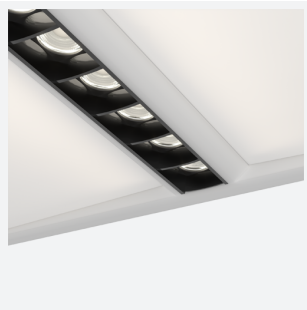

# Juno

Juno Recessed Modular 1-10V DALI-Emergency  
Code: AJUN/1/DD4/DM3

- Architectural LED recessed modular suitable for education, commercial and healthcare applications
- Dual direct / indirect output. Direct from the centre micro-prism line coupled with indirect output from the side diffuser sections. Providing a perfect combination for task and ambient lighting from one source.
- Power and CCT selectable; offering a choice of 4 outputs and 3 colour temperature options, in one luminaire
- TPa as standard
- UGR<19 (unified glare rating) compliant luminaire assisting to eliminate glare for visual comfort
- Black micro reflector and micro-prism diffuser ensure reduced glare and visual comfort
- OCTO compatible tunable white version available with CCT selection between 2700K-5000K ideal for any Human Centric Lighting requirements

## GENERAL INFORMATION

Wattage	20W - 36W
Lumens Delivered	2500lm - 4400lm (4000K)
Lm/W	125lm/W (4000K)
Beam Angle	70
CRI	80
CCT	3000K/4000K/6500K
Input	220-240V
Operating Temp	0°C - 45°C
SDCM	6
UGR	18
Cut-Out Size	570*570mm