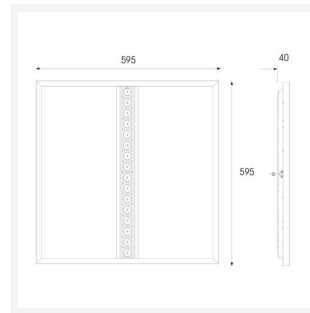

Application	Commercial, Education, Retail
Specification	Architectural

Juno

Juno Recessed Modular 1-10V DALI-Emergency
Code: AJUN/1/DD4/DM3

PRODUCT FEATURES

- Architectural LED recessed modular suitable for education, commercial and healthcare applications
- Dual direct / indirect output. Direct from the centre micro-prism line coupled with indirect output from the side diffuser sections. Providing a perfect combination for task and ambient lighting from one source.
- Power and CCT selectable; offering a choice of 4 outputs and 3 colour temperature options, in one luminaire
- TPa as standard
- UGR<19 (unified glare rating) compliant luminaire assisting to eliminate glare for visual comfort
- Black micro reflector and micro-prism diffuser ensure reduced glare and visual comfort
- OCTO compatible tunable white version available with CCT selection between 2700K-5000K ideal for any Human Centric Lighting requirements

GENERAL INFORMATION	
Wattage	20W - 36W
Lumens Delivered	2500lm - 4400lm (4000K)
Lm/W	125lm/W (4000K)
Beam Angle	70
CRI	80
CCT	3000K/4000K/6500K
Input	220/240V
Operating Temp	0°C - 45°C
SDCM	6
UGR	18
Cut-Out Size	570*570mm