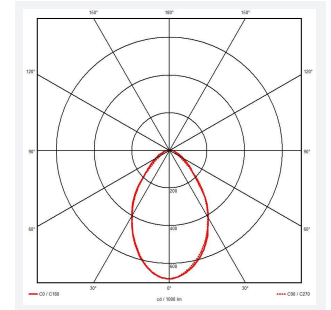

Juno

Juno Recessed Modular 1-10V DALI-Emergency
Code: AJUN/1/DD4/DM3

- Architectural LED recessed modular suitable for education, commercial and healthcare applications
- Dual direct / indirect output. Direct from the centre micro-prism line coupled with indirect output from the side diffuser sections. Providing a perfect combination for task and ambient lighting from one source.
- Power and CCT selectable; offering a choice of 4 outputs and 3 colour temperature options, in one luminaire
- TPa as standard
- UGR<19 (unified glare rating) compliant luminaire assisting to eliminate glare for visual comfort
- Black micro reflector and micro-prism diffuser ensure reduced glare and visual comfort
- OCTO compatible tunable white version available with CCT selection between 2700K-5000K ideal for any Human Centric Lighting requirements

GENERAL INFORMATION

Wattage	20W - 36W
Lumens Delivered	2500lm - 4400lm (4000K)
Lm/W	125lm/W (4000K)
Beam Angle	70
CRI	80
CCT	3000K/4000K/6500K
Input	220-240V
Operating Temp	0°C - 45°C
SDCM	6
UGR	18
Cut-Out Size	570*570mm

TECHNICAL INFORMATION

Light Source	LED
Colour / Finish	White
IP Rating	IP40
Class Protection	2
Internal / External	Internal
Surface / Recessed / Suspended	Recessed
Lumen Depreciation	L70 54,000h
Warranty (Years)	5
CE Mark	Yes