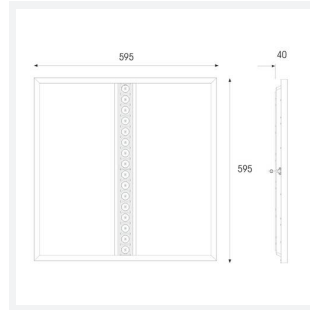

Juno

Juno Recessed Modular DALI DALI-Emergency Code: AJUN/1/DD3/DM3

- Architectural LED recessed modular suitable for education, commercial and healthcare applications
- Dual direct / indirect output. Direct from the centre micro-prism line coupled with indirect output from the side diffuser sections. Providing a perfect combination for task and ambient lighting from one source.
- Power and CCT selectable; offering a choice of 4 outputs and 3 colour temperature options, in one luminaire
- TPa as standard
- UGR<19 (unified glare rating) compliant luminaire assisting to eliminate glare for visual comfort
- Black micro reflector and micro-prism diffuser ensure reduced glare and visual comfort
- OCTO compatible tunable white version available with CCT selection between 2700K-5000K ideal for any Human Centric Lighting requirements

GENERAL INFORMATION

Wattage	20W - 36W
Lumens Delivered	2500lm - 4400lm (4000K)
Lm/W	125lm/W (4000K)
Beam Angle	70
CRI	80
CCT	3000K/4000K/6500K
Input	220-240V
Operating Temp	0°C - 45°C
SDCM	6
UGR	18
Cut-Out Size	570*570mm
Product Weight without Packaging	3.572 kg

TECHNICAL INFORMATION

Light Source	LED
Colour / Finish	White
IP Rating	IP40
Class Protection	2
Internal / External	Internal
Surface / Recessed / Suspended	Recessed
Lumen Depreciation	L70 54,000h
Warranty (Years)	5
CE Mark	Yes