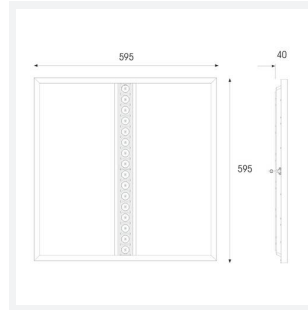

Juno

Juno Recessed Modular DALI DALI-Emergency Code: AJUN/1/DD3/DM3

PRODUCT FEATURES

- Architectural LED recessed modular suitable for education, commercial and healthcare applications
- Dual direct / indirect output. Direct from the centre micro-prism line coupled with indirect output from the side diffuser sections. Providing a perfect combination for task and ambient lighting from one source.
- Power and CCT selectable; offering a choice of 4 outputs and 3 colour temperature options, in one luminaire
- TPa as standard
- UGR<19 (unified glare rating) compliant luminaire assisting to eliminate glare for visual comfort
- Black micro reflector and micro-prism diffuser ensure reduced glare and visual comfort
- OCTO compatible tunable white version available with CCT selection between 2700K-5000K ideal for any Human Centric Lighting requirements

GENERAL INFORMATION	
Wattage	20W - 36W
Lumens Delivered	2500lm - 4400lm (4000K)
Lm/W	125lm/W (4000K)
Beam Angle	70
CRI	80
CCT	3000K/4000K/6500K
Input	220/240V
Operating Temp	0°C - 45°C
SDCM	6
UGR	18
Cut-Out Size	570*570mm

TECHNICAL INFORMATION	
Light Source	LED
Colour / Finish	White
IP Rating	IP40
Class Protection	2
Internal / External	Internal
Surface / Recessed / Suspended	Recessed
Lumen Depreciation	L70 54,000h
Warranty (Years)	5
CE Mark	Yes