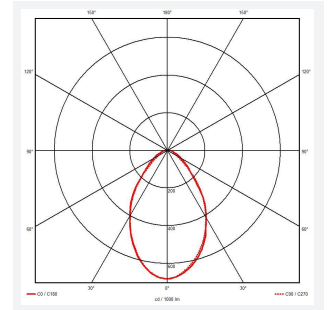

Juno

Juno Recessed Modular DALI DALI-Emergency Code: AJUN/1/DD3/DM3

- Architectural LED recessed modular suitable for education, commercial and healthcare applications
- Dual direct / indirect output. Direct from the centre micro-prism line coupled with indirect output from the side diffuser sections. Providing a perfect combination for task and ambient lighting from one source.
- Power and CCT selectable; offering a choice of 4 outputs and 3 colour temperature options, in one luminaire
- TPa as standard
- UGR<19 (unified glare rating) compliant luminaire assisting to eliminate glare for visual comfort
- Black micro reflector and micro-prism diffuser ensure reduced glare and visual comfort
- OCTO compatible tunable white version available with CCT selection between 2700K-5000K ideal for any Human Centric Lighting requirements

GENERAL INFORMATION

Wattage	20W - 36W
Lumens Delivered	2500lm - 4400lm (4000K)
Lm/W	125lm/W (4000K)
Beam Angle	70
CRI	80
CCT	3000K/4000K/6500K
Input	220-240V
Operating Temp	0°C - 45°C
SDCM	6
UGR	18
Cut-Out Size	570*570mm
Product Weight without Packaging	3.572 kg

TECHNICAL INFORMATION

Light Source	LED
Colour / Finish	White
IP Rating	IP40
Class Protection	2
Internal / External	Internal
Surface / Recessed / Suspended	Recessed
Lumen Depreciation	L70 54,000h
Warranty (Years)	5
CE Mark	Yes