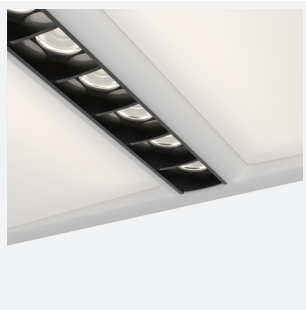

Application Commercial, Education, Retail

Specification Architectural

Juno

Juno Recessed Modular DALI DALI-Emergency Code: AJUN/1/DD3/DM3

- Architectural LED recessed modular suitable for education, commercial and healthcare applications
- Dual direct / indirect output. Direct from the centre micro-prism line coupled with indirect output from the side diffuser sections. Providing a perfect combination for task and ambient lighting from one source.
- Power and CCT selectable; offering a choice of 4 outputs and 3 colour temperature options, in one luminaire
- TPa as standard
- UGR<19 (unified glare rating) compliant luminaire assisting to eliminate glare for visual comfort
- Black micro reflector and micro-prism diffuser ensure reduced glare and visual comfort
- OCTO compatible tunable white version available with CCT selection between 2700K-5000K ideal for any Human Centric Lighting requirements

GENERAL INFORMATION

Wattage	20W - 36W
Lumens Delivered	2500lm - 4400lm (4000K)
Lm/W	125lm/W (4000K)
Beam Angle	70
CRI	80
CCT	3000K/4000K/6500K
Input	220-240V
Operating Temp	0°C - 45°C
SDCM	6
UGR	18
Cut-Out Size	570*570mm
Product Weight without Packaging	3.572 kg

TECHNICAL INFORMATION

Light Source	LED
Colour / Finish	White
IP Rating	IP40
Class Protection	2
Internal / External	Internal
Surface / Recessed / Suspended	Recessed
Lumen Depreciation	L70 54,000h
Warranty (Years)	5
CE Mark	Yes