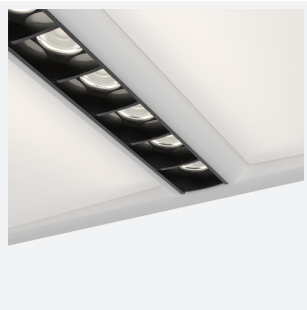

## Juno Recessed Modular DALI DALI-Emergency Code: AJUN/1/DD3/DM3

### PRODUCT FEATURES

- Architectural LED recessed modular suitable for education, commercial and healthcare applications
- Dual direct / indirect output. Direct from the centre micro-prism line coupled with indirect output from the side diffuser sections. Providing a perfect combination for task and ambient lighting from one source.
- Power and CCT selectable; offering a choice of 4 outputs and 3 colour temperature options, in one luminaire
- TPa as standard
- UGR<19 (unified glare rating) compliant luminaire assisting to eliminate glare for visual comfort
- Black micro reflector and micro-prism diffuser ensure reduced glare and visual comfort
- OCTO compatible tunable white version available with CCT selection between 2700K-5000K ideal for any Human Centric Lighting requirements