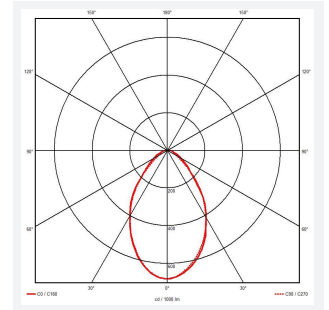

Juno

Juno Recessed Modular Switch Dim

Code: AJUN/1/DD1

- Architectural LED recessed modular suitable for education, commercial and healthcare applications
- Dual direct / indirect output. Direct from the centre micro-prism line coupled with indirect output from the side diffuser sections. Providing a perfect combination for task and ambient lighting from one source.
- Power and CCT selectable; offering a choice of 4 outputs and 3 colour temperature options, in one luminaire
- TPa as standard
- UGR<19 (unified glare rating) compliant luminaire assisting to eliminate glare for visual comfort
- Black micro reflector and micro-prism diffuser ensure reduced glare and visual comfort
- OCTO compatible tunable white version available with CCT selection between 2700K-5000K ideal for any Human Centric Lighting requirements

GENERAL INFORMATION

Wattage	20W - 36W
Lumens Delivered	2500lm - 4400lm (4000K)
Lm/W	125lm/W (4000K)
Beam Angle	70
CRI	80
CCT	3000K/4000K/6500K
Input	220-240V
Operating Temp	-10°C - 45°C
SDCM	6
UGR	18
Cut-Out Size	570*570mm
Product Weight without Packaging	3.472 kg

TECHNICAL INFORMATION

Light Source	LED
Colour / Finish	White
IP Rating	IP40
Class Protection	2
Internal / External	Internal
Surface / Recessed / Suspended	Recessed
Lumen Depreciation	L70 54,000h
Warranty (Years)	5
CE Mark	Yes