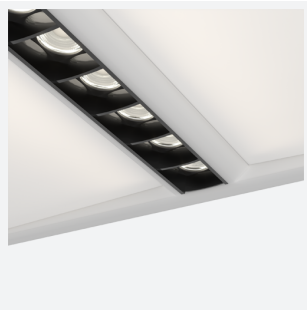

Application Commercial, Education, Retail

Specification Architectural

Juno

Juno Recessed Modular Switch Dim

Code: AJUN/1/DD1

- Architectural LED recessed modular suitable for education, commercial and healthcare applications
- Dual direct / indirect output. Direct from the centre micro-prism line coupled with indirect output from the side diffuser sections. Providing a perfect combination for task and ambient lighting from one source.
- Power and CCT selectable; offering a choice of 4 outputs and 3 colour temperature options, in one luminaire
- TPa as standard
- UGR<19 (unified glare rating) compliant luminaire assisting to eliminate glare for visual comfort
- Black micro reflector and micro-prism diffuser ensure reduced glare and visual comfort
- OCTO compatible tunable white version available with CCT selection between 2700K-5000K ideal for any Human Centric Lighting requirements

GENERAL INFORMATION

Wattage	20W - 36W
Lumens Delivered	2500lm - 4400lm (4000K)
Lm/W	125lm/W (4000K)
Beam Angle	70
CRI	80
CCT	3000K/4000K/6500K
Input	220-240V
Operating Temp	-10°C - 45°C
SDCM	6
UGR	18
Cut-Out Size	570*570mm
Product Weight without Packaging	3.472 kg

TECHNICAL INFORMATION

Light Source	LED
Colour / Finish	White
IP Rating	IP40
Class Protection	2
Internal / External	Internal
Surface / Recessed / Suspended	Recessed
Lumen Depreciation	L70 54,000h
Warranty (Years)	5
CE Mark	Yes