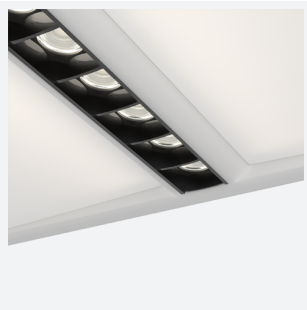

## Juno Recessed Modular Switch Dim

**Code:** AJUN/1/DD1

### PRODUCT FEATURES

- Architectural LED recessed modular suitable for education, commercial and healthcare applications
- Dual direct / indirect output. Direct from the centre micro-prism line coupled with indirect output from the side diffuser sections. Providing a perfect combination for task and ambient lighting from one source.
- Power and CCT selectable; offering a choice of 4 outputs and 3 colour temperature options, in one luminaire
- TPa as standard
- UGR<19 (unified glare rating) compliant luminaire assisting to eliminate glare for visual comfort
- Black micro reflector and micro-prism diffuser ensure reduced glare and visual comfort
- OCTO compatible tunable white version available with CCT selection between 2700K-5000K ideal for any Human Centric Lighting requirements