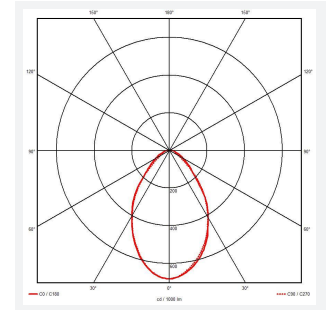

Juno Recessed Modular Switch Dim

Code: AJUN/1/DD1

PRODUCT FEATURES

- Architectural LED recessed modular suitable for education, commercial and healthcare applications
- Dual direct / indirect output. Direct from the centre micro-prism line coupled with indirect output from the side diffuser sections. Providing a perfect combination for task and ambient lighting from one source.
- Power and CCT selectable; offering a choice of 4 outputs and 3 colour temperature options, in one luminaire
- TPa as standard
- UGR<19 (unified glare rating) compliant luminaire assisting to eliminate glare for visual comfort
- Black micro reflector and micro-prism diffuser ensure reduced glare and visual comfort
- OCTO compatible tunable white version available with CCT selection between 2700K-5000K ideal for any Human Centric Lighting requirements

GENERAL INFORMATION

Wattage	20W - 36W
Lumens Delivered	2500lm - 4400lm (4000K)
Lm/W	125lm/W (4000K)
Beam Angle	70
CRI	80
CCT	3000K/4000K/6500K
Input	220/240V
Operating Temp	-10°C - 45°C
SDCM	6
UGR	18
Cut-Out Size	570*570mm

TECHNICAL INFORMATION

Light Source	LED
Colour / Finish	White
IP Rating	IP40
Class Protection	2
Internal / External	Internal
Surface / Recessed / Suspended	Recessed
Lumen Depreciation	L70 54,000h
Warranty (Years)	5
CE Mark	Yes