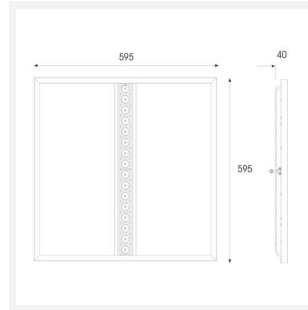

Juno Recessed Modular Switch Dim

Code: AJUN/1/DD1

PRODUCT FEATURES

- Architectural LED recessed modular suitable for education, commercial and healthcare applications
- Dual direct / indirect output. Direct from the centre micro-prism line coupled with indirect output from the side diffuser sections. Providing a perfect combination for task and ambient lighting from one source.
- Power and CCT selectable; offering a choice of 4 outputs and 3 colour temperature options, in one luminaire
- TPa as standard
- UGR<19 (unified glare rating) compliant luminaire assisting to eliminate glare for visual comfort
- Black micro reflector and micro-prism diffuser ensure reduced glare and visual comfort
- OCTO compatible tunable white version available with CCT selection between 2700K-5000K ideal for any Human Centric Lighting requirements

GENERAL INFORMATION

Wattage	20W - 36W
Lumens Delivered	2500lm - 4400lm (4000K)
Lm/W	125lm/W (4000K)
Beam Angle	70
CRI	80
CCT	3000K/4000K/6500K
Input	220/240V
Operating Temp	-10°C - 45°C
SDCM	6
UGR	18
Cut-Out Size	570*570mm

TECHNICAL INFORMATION

Light Source	LED
Colour / Finish	White
IP Rating	IP40
Class Protection	2
Internal / External	Internal
Surface / Recessed / Suspended	Recessed
Lumen Depreciation	L70 54,000h
Warranty (Years)	5
CE Mark	Yes