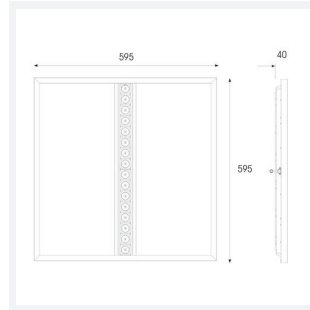

Application Commercial, Education, Retail

Specification Architectural

Juno

Juno Recessed Modular Switch Dim

Code: AJUN/1/DD1

- Architectural LED recessed modular suitable for education, commercial and healthcare applications
- Dual direct / indirect output. Direct from the centre micro-prism line coupled with indirect output from the side diffuser sections. Providing a perfect combination for task and ambient lighting from one source.
- Power and CCT selectable; offering a choice of 4 outputs and 3 colour temperature options, in one luminaire
- TPa as standard
- UGR<19 (unified glare rating) compliant luminaire assisting to eliminate glare for visual comfort
- Black micro reflector and micro-prism diffuser ensure reduced glare and visual comfort
- OCTO compatible tunable white version available with CCT selection between 2700K-5000K ideal for any Human Centric Lighting requirements

GENERAL INFORMATION

Wattage	20W - 36W
Lumens Delivered	2500lm - 4400lm (4000K)
Lm/W	125lm/W (4000K)
Beam Angle	70
CRI	80
CCT	3000K/4000K/6500K
Input	220-240V
Operating Temp	-10°C - 45°C
SDCM	6
UGR	18
Cut-Out Size	570*570mm
Product Weight without Packaging	3.472 kg