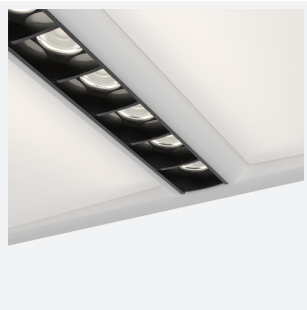

# Juno

Juno Recessed Modular Switch Dim DALI-  
Code: AJUN/1/DD1/DM3

## PRODUCT FEATURES

- Architectural LED recessed modular suitable for education, commercial and healthcare applications
- Dual direct / indirect output. Direct from the centre micro-prism line coupled with indirect output from the side diffuser sections. Providing a perfect combination for task and ambient lighting from one source.
- Power and CCT selectable; offering a choice of 4 outputs and 3 colour temperature options, in one luminaire
- TPa as standard
- UGR<19 (unified glare rating) compliant luminaire assisting to eliminate glare for visual comfort
- Black micro reflector and micro-prism diffuser ensure reduced glare and visual comfort
- OCTO compatible tunable white version available with CCT selection between 2700K-5000K ideal for any Human Centric Lighting requirements

GENERAL INFORMATION	
Wattage	20W - 36W
Lumens Delivered	2500lm - 4400lm (4000K)
Lm/W	125lm/W (4000K)
Beam Angle	70
CRI	80
CCT	3000K/4000K/6500K
Input	220/240V
Operating Temp	0°C - 45°C
SDCM	6
UGR	18
Cut-Out Size	570*570mm