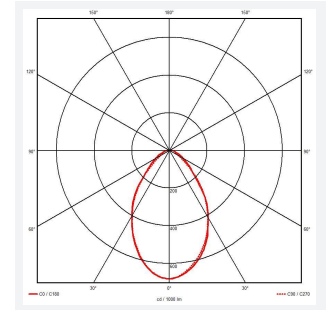

Juno

Juno Recessed Modular Switch Dim DALI-
Code: AJUN/1/DD1/DM3

PRODUCT FEATURES

- Architectural LED recessed modular suitable for education, commercial and healthcare applications
- Dual direct / indirect output. Direct from the centre micro-prism line coupled with indirect output from the side diffuser sections. Providing a perfect combination for task and ambient lighting from one source.
- Power and CCT selectable; offering a choice of 4 outputs and 3 colour temperature options, in one luminaire
- TPa as standard
- UGR<19 (unified glare rating) compliant luminaire assisting to eliminate glare for visual comfort
- Black micro reflector and micro-prism diffuser ensure reduced glare and visual comfort
- OCTO compatible tunable white version available with CCT selection between 2700K-5000K ideal for any Human Centric Lighting requirements

GENERAL INFORMATION	
Wattage	20W - 36W
Lumens Delivered	2500lm - 4400lm (4000K)
Lm/W	125lm/W (4000K)
Beam Angle	70
CRI	80
CCT	3000K/4000K/6500K
Input	220/240V
Operating Temp	0°C - 45°C
SDCM	6
UGR	18
Cut-Out Size	570*570mm

TECHNICAL INFORMATION	
Light Source	LED
Colour / Finish	White
IP Rating	IP40
Class Protection	2
Internal / External	Internal
Surface / Recessed / Suspended	Recessed
Lumen Depreciation	L70 54,000h
Warranty (Years)	5
CE Mark	Yes