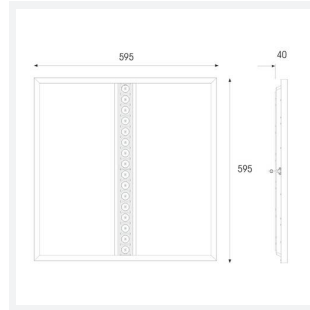

## PRODUCT FEATURES

- Architectural LED recessed modular suitable for education, commercial and healthcare applications
- Dual direct / indirect output. Direct from the centre micro-prism line coupled with indirect output from the side diffuser sections. Providing a perfect combination for task and ambient lighting from one source.
- Power and CCT selectable; offering a choice of 4 outputs and 3 colour temperature options, in one luminaire
- TPa as standard
- UGR<19 (unified glare rating) compliant luminaire assisting to eliminate glare for visual comfort
- Black micro reflector and micro-prism diffuser ensure reduced glare and visual comfort
- OCTO compatible tunable white version available with CCT selection between 2700K-5000K ideal for any Human Centric Lighting requirements

GENERAL INFORMATION	
Wattage	20W - 36W
Lumens Delivered	2500lm - 4400lm (4000K)
Lm/W	125lm/W (4000K)
Beam Angle	70
CRI	80
CCT	3000K/4000K/6500K
Input	220/240V
Operating Temp	0°C - 45°C
SDCM	6
UGR	18
Cut-Out Size	570*570mm