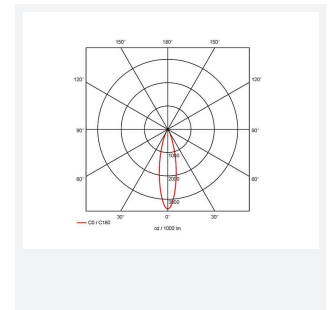

Iris

Category	Downlights
Application	Hospitality, Residential
Specification	Architectural

Iris 3W Warm White 3000K LED Gimbal
Code: AIGLED/WW

PRODUCT FEATURES

- Micro recessed adjustable downlight with 40° tilt angle.
- Note: Provision should be made for fitting of driver due to minimal cut-out diameter. (Product supplied less driver)
- Multiple uses, including general illumination, retail, cabinets and furniture applications

GENERAL INFORMATION	
Wattage	3
Lumens Delivered	140lm
Lm/W	28lm/W
Beam Angle	25
CRI	90
CCT	4000K
Input	220/240V
Operating Temp	-20°C - 25°C
SDCM	3
UGR	17
Cut-Out Size	45
Energy efficiency class	F
Product Weight without Packaging	0.05 kg

TECHNICAL INFORMATION	
Light Source	LED
Colour / Finish	Brushed Chrome
IP Rating	IP20
Class Protection	3
Internal / External	Internal
Surface / Recessed / Suspended	Recessed
Warranty (Years)	3
CE Mark	Yes
Diameter	52 mm
Height	16 mm