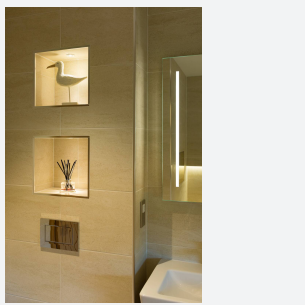

Iris

Iris 3W Warm White 3000K LED Gimbal
Code: AIGLED/WW

Category	Downlights
Application	Hospitality, Residential
Specification	Architectural

PRODUCT FEATURES

- Micro recessed adjustable downlight with 40° tilt angle.
- Note: Provision should be made for fitting of driver due to minimal cut-out diameter. (Product supplied less driver)
- Multiple uses, including general illumination, retail, cabinets and furniture applications

TECHNICAL INFORMATION	
Light Source	LED
Colour / Finish	Brushed Chrome
IP Rating	IP20
Class Protection	3
Internal / External	Internal
Surface / Recessed / Suspended	Recessed
Warranty (Years)	3
CE Mark	Yes
Diameter	52 mm
Height	16 mm