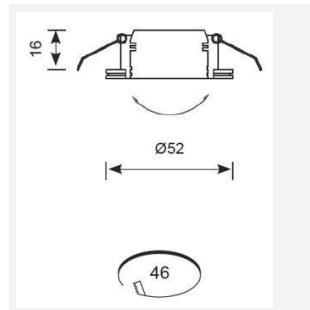

Iris

Iris 3W Warm White 3000K LED Gimbal
Code: AIGLED/WW

Category	Downlights
Application	Hospitality, Residential
Specification	Architectural

PRODUCT FEATURES

- Micro recessed adjustable downlight with 40° tilt angle.
- Note: Provision should be made for fitting of driver due to minimal cut-out diameter. (Product supplied less driver)
- Multiple uses, including general illumination, retail, cabinets and furniture applications

GENERAL INFORMATION	
Wattage	3
Lumens Delivered	140lm
Lm/W	28lm/W
Beam Angle	25
CRI	90
CCT	3000K
Input	220-240V
Operating Temp	-20°C - 25°C
SDCM	3
UGR	17
Cut-Out Size	45
Energy efficiency class	F
Product Weight without Packaging	0.05 kg

TECHNICAL INFORMATION	
Light Source	LED
Colour / Finish	Brushed Chrome
IP Rating	IP20
Class Protection	3
Internal / External	Internal
Surface / Recessed / Suspended	Recessed
Warranty (Years)	3
CE Mark	Yes
Diameter	52 mm
Height	16 mm