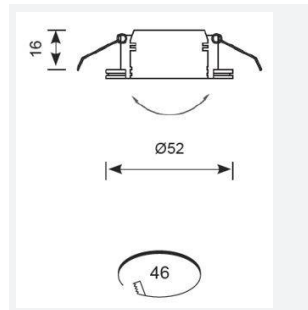

# Iris

Iris 3W Warm White 3000K LED Gimbal  
Code: AIGLED/WW

Category	Downlights
Application	Hospitality, Residential
Specification	Architectural

- Micro recessed adjustable downlight with 40° tilt angle.
- Note: Provision should be made for fitting of driver due to minimal cut-out diameter. (Product supplied less driver)
- Multiple uses, including general illumination, retail, cabinets and furniture applications

GENERAL INFORMATION	
Wattage	3
Lumens Delivered	140lm
Lm/W	28lm/W
Beam Angle	25
CRI	90
CCT	4000K
Input	220-240V
Operating Temp	-20°C - 25°C
SDCM	3
UGR	17
Cut-Out Size	45
Energy efficiency class	F
Product Weight without Packaging	0.05 kg

TECHNICAL INFORMATION	
Light Source	LED
Colour / Finish	Brushed Chrome
IP Rating	IP20
Class Protection	3
Internal / External	Internal
Surface / Recessed / Suspended	Recessed
Warranty (Years)	3
CE Mark	Yes
Diameter	52 mm
Height	16 mm