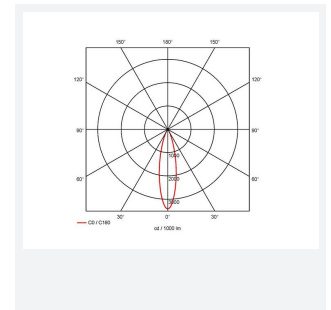

# Iris

Iris 3W Warm White 3000K LED Gimbal  
Code: AIGLED/WW

Category	Downlights
Application	Hospitality, Residential
Specification	Architectural

- Micro recessed adjustable downlight with 40° tilt angle.
- Note: Provision should be made for fitting of driver due to minimal cut-out diameter. (Product supplied less driver)
- Multiple uses, including general illumination, retail, cabinets and furniture applications

GENERAL INFORMATION	
Wattage	3
Lumens Delivered	140lm
Lm/W	28lm/W
Beam Angle	25
CRI	90
CCT	4000K
Input	220-240V
Operating Temp	-20°C - 25°C
SDCM	3
UGR	17
Cut-Out Size	45
Energy efficiency class	F
Product Weight without Packaging	0.05 kg

TECHNICAL INFORMATION	
Light Source	LED
Colour / Finish	Brushed Chrome
IP Rating	IP20
Class Protection	3
Internal / External	Internal
Surface / Recessed / Suspended	Recessed
Warranty (Years)	3
CE Mark	Yes
Diameter	52 mm
Height	16 mm