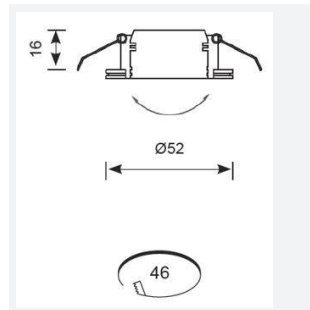

Iris

Category	Downlights
Application	Hospitality, Residential
Specification	Architectural

Iris 3W Warm White 3000K LED Gimbal
Code: AIGLED/WW

PRODUCT FEATURES

- Micro recessed adjustable downlight with 40° tilt angle.
- Note: Provision should be made for fitting of driver due to minimal cut-out diameter. (Product supplied less driver)
- Multiple uses, including general illumination, retail, cabinets and furniture applications

GENERAL INFORMATION	
Wattage	3
Lumens Delivered	140lm
Lm/W	28lm/W
Beam Angle	25
CRI	90
CCT	4000K
Input	220/240V
Operating Temp	-20°C - 25°C
SDCM	3
UGR	17
Cut-Out Size	45
Energy efficiency class	F
Product Weight without Packaging	0.05 kg

TECHNICAL INFORMATION	
Light Source	LED
Colour / Finish	Brushed Chrome
IP Rating	IP20
Class Protection	3
Internal / External	Internal
Surface / Recessed / Suspended	Recessed
Warranty (Years)	3
CE Mark	Yes
Diameter	52 mm
Height	16 mm