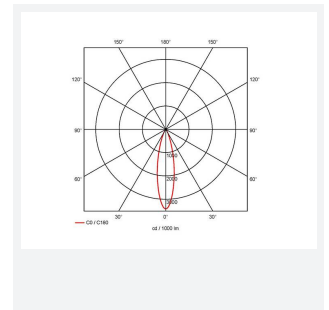

Iris

Iris 3W Warm White 3000K LED Gimbal
Code: AIGLED/WW

Category	Downlights
Application	Hospitality, Residential
Specification	Architectural

PRODUCT FEATURES

- Micro recessed adjustable downlight with 40° tilt angle.
- Note: Provision should be made for fitting of driver due to minimal cut-out diameter. (Product supplied less driver)
- Multiple uses, including general illumination, retail, cabinets and furniture applications

GENERAL INFORMATION	
Wattage	3
Lumens Delivered	140lm
Lm/W	28lm/W
Beam Angle	25
CRI	90
CCT	3000K
Input	220-240V
Operating Temp	-20°C - 25°C
SDCM	3
UGR	17
Cut-Out Size	45
Energy efficiency class	F
Product Weight without Packaging	0.05 kg

TECHNICAL INFORMATION	
Light Source	LED
Colour / Finish	Brushed Chrome
IP Rating	IP20
Class Protection	3
Internal / External	Internal
Surface / Recessed / Suspended	Recessed
Warranty (Years)	3
CE Mark	Yes
Diameter	52 mm
Height	16 mm