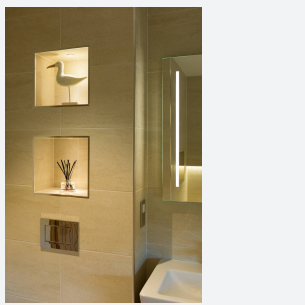

# Iris

Iris 3W Warm White 3000K LED Gimbal  
Code: AIGLED/WW

Category	Downlights
Application	Hospitality, Residential
Specification	Architectural

- Micro recessed adjustable downlight with 40° tilt angle.
- Note: Provision should be made for fitting of driver due to minimal cut-out diameter. (Product supplied less driver)
- Multiple uses, including general illumination, retail, cabinets and furniture applications

TECHNICAL INFORMATION	
Light Source	LED
Colour / Finish	Brushed Chrome
IP Rating	IP20
Class Protection	3
Internal / External	Internal
Surface / Recessed / Suspended	Recessed
Warranty (Years)	3
CE Mark	Yes
Diameter	52 mm
Height	16 mm