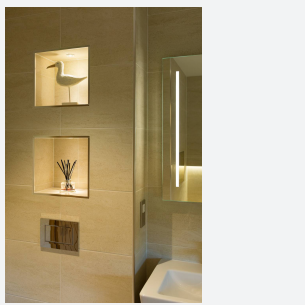

Iris

Category	Downlights
Application	Hospitality, Residential
Specification	Architectural

Iris 3W Warm White 3000K LED Gimbal
Code: AIGLED/WW

PRODUCT FEATURES

- Micro recessed adjustable downlight with 40° tilt angle.
- Note: Provision should be made for fitting of driver due to minimal cut-out diameter. (Product supplied less driver)
- Multiple uses, including general illumination, retail, cabinets and furniture applications

TECHNICAL INFORMATION	
Light Source	LED
Colour / Finish	Brushed Chrome
IP Rating	IP20
Class Protection	3
Internal / External	Internal
Surface / Recessed / Suspended	Recessed
Warranty (Years)	3
CE Mark	Yes
Diameter	52 mm
Height	16 mm