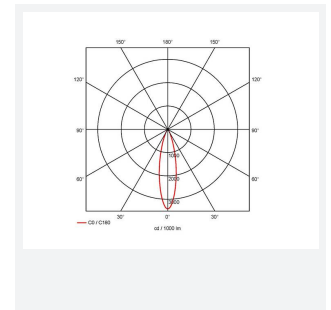

# Iris

Iris 3W Warm White 3000K LED Gimbal - White  
Code: AIGLED/WW/W

Category	Downlights
Application	Hospitality, Residential
Specification	Architectural

## PRODUCT FEATURES

- Micro recessed adjustable downlight with 40° tilt angle.
- Note: Provision should be made for fitting of driver due to minimal cut-out diameter. (Product supplied less driver)
- Multiple uses, including general illumination, retail, cabinets and furniture applications

GENERAL INFORMATION	
Wattage	3
Lumens Delivered	140lm
Lm/W	28lm/W
Beam Angle	25
CRI	90
CCT	4000K
Input	220/240V
Operating Temp	-20°C - 25°C
SDCM	3
UGR	17
Cut-Out Size	45
Energy efficiency class	F
Product Weight without Packaging	0.045 kg

TECHNICAL INFORMATION	
Light Source	LED
Colour / Finish	White
IP Rating	IP20
Class Protection	3
Internal / External	Internal
Surface / Recessed / Suspended	Recessed
Warranty (Years)	3
CE Mark	Yes
Diameter	52 mm
Height	16 mm