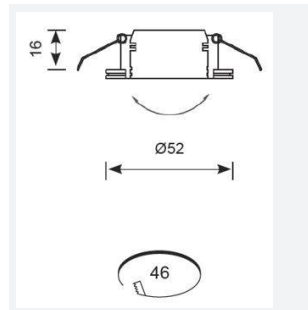

Iris

Category	Downlights
Application	Hospitality, Residential
Specification	Architectural

Iris 3W Warm White 3000K LED Gimbal - White
Code: AIGLED/WW/W

- Micro recessed adjustable downlight with 40° tilt angle.
- Note: Provision should be made for fitting of driver due to minimal cut-out diameter. (Product supplied less driver)
- Multiple uses, including general illumination, retail, cabinets and furniture applications

GENERAL INFORMATION	
Wattage	3
Lumens Delivered	140lm
Lm/W	28lm/W
Beam Angle	25
CRI	90
CCT	4000K
Input	220-240V
Operating Temp	-20°C - 25°C
SDCM	3
UGR	17
Cut-Out Size	45
Energy efficiency class	F
Product Weight without Packaging	0.045 kg

TECHNICAL INFORMATION	
Light Source	LED
Colour / Finish	White
IP Rating	IP20
Class Protection	3
Internal / External	Internal
Surface / Recessed / Suspended	Recessed
Warranty (Years)	3
CE Mark	Yes
Diameter	52 mm
Height	16 mm