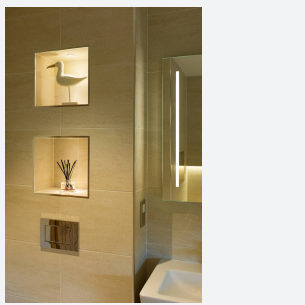

# Iris

Iris 3W Warm White 3000K LED Gimbal - White  
Code: AIGLED/WW/W

Category	Downlights
Application	Hospitality, Residential
Specification	Architectural

## PRODUCT FEATURES

- Micro recessed adjustable downlight with 40° tilt angle.
- Note: Provision should be made for fitting of driver due to minimal cut-out diameter. (Product supplied less driver)
- Multiple uses, including general illumination, retail, cabinets and furniture applications