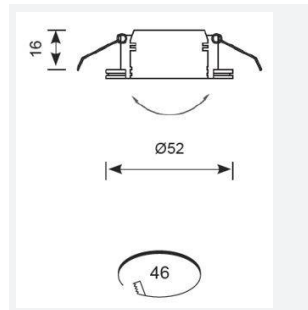

## PRODUCT FEATURES

- Micro recessed adjustable downlight with 40° tilt angle.
- Note: Provision should be made for fitting of driver due to minimal cut-out diameter. (Product supplied less driver)
- Multiple uses, including general illumination, retail, cabinets and furniture applications

GENERAL INFORMATION	
Wattage	3
Lumens Delivered	140lm
Lm/W	28lm/W
Beam Angle	25
CRI	90
CCT	3000K
Input	220-240V
Operating Temp	-20°C - 25°C
SDCM	3
UGR	17
Cut-Out Size	45
Energy efficiency class	F
Product Weight without Packaging	0.045 kg

TECHNICAL INFORMATION	
Light Source	LED
Colour / Finish	White
IP Rating	IP20
Class Protection	3
Internal / External	Internal
Surface / Recessed / Suspended	Recessed
Warranty (Years)	3
CE Mark	Yes
Diameter	52 mm
Height	16 mm