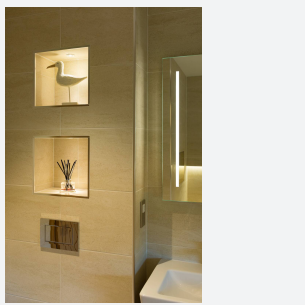

# Iris

Iris 3W Warm White 3000K LED Gimbal - White  
Code: AIGLED/WW/W

Category	Downlights
Application	Hospitality, Residential
Specification	Architectural

## PRODUCT FEATURES

- Micro recessed adjustable downlight with 40° tilt angle.
- Note: Provision should be made for fitting of driver due to minimal cut-out diameter. (Product supplied less driver)
- Multiple uses, including general illumination, retail, cabinets and furniture applications