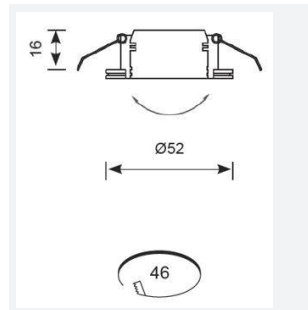

## PRODUCT FEATURES

- Micro recessed adjustable downlight with 40° tilt angle.
- Note: Provision should be made for fitting of driver due to minimal cut-out diameter. (Product supplied less driver)
- Multiple uses, including general illumination, retail, cabinets and furniture applications

GENERAL INFORMATION	
Wattage	3
Lumens Delivered	140lm
Lm/W	28lm/W
Beam Angle	25
CRI	90
CCT	4000K
Input	220/240V
Operating Temp	-20°C - 25°C
SDCM	3
UGR	17
Cut-Out Size	45
Energy efficiency class	F
Product Weight without Packaging	0.045 kg

TECHNICAL INFORMATION	
Light Source	LED
Colour / Finish	White
IP Rating	IP20
Class Protection	3
Internal / External	Internal
Surface / Recessed / Suspended	Recessed
Warranty (Years)	3
CE Mark	Yes
Diameter	52 mm
Height	16 mm