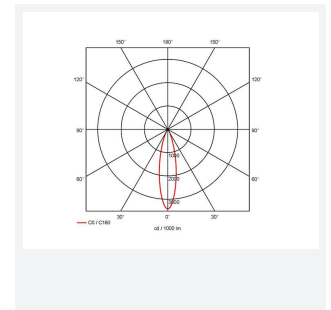

Iris

Category	Downlights
Application	Hospitality, Residential
Specification	Architectural

Iris 3W Warm White 3000K LED Gimbal - White
Code: AIGLED/WW/W

- Micro recessed adjustable downlight with 40° tilt angle.
- Note: Provision should be made for fitting of driver due to minimal cut-out diameter. (Product supplied less driver)
- Multiple uses, including general illumination, retail, cabinets and furniture applications

GENERAL INFORMATION	
Wattage	3
Lumens Delivered	140lm
Lm/W	28lm/W
Beam Angle	25
CRI	90
CCT	4000K
Input	220-240V
Operating Temp	-20°C - 25°C
SDCM	3
UGR	17
Cut-Out Size	45
Energy efficiency class	F
Product Weight without Packaging	0.045 kg

TECHNICAL INFORMATION	
Light Source	LED
Colour / Finish	White
IP Rating	IP20
Class Protection	3
Internal / External	Internal
Surface / Recessed / Suspended	Recessed
Warranty (Years)	3
CE Mark	Yes
Diameter	52 mm
Height	16 mm