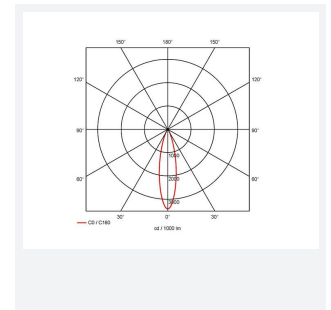

# Iris

Iris 3W Warm White 3000K LED Gimbal - White  
Code: AIGLED/WW/W

Category	Downlights
Application	Hospitality, Residential
Specification	Architectural

## PRODUCT FEATURES

- Micro recessed adjustable downlight with 40° tilt angle.
- Note: Provision should be made for fitting of driver due to minimal cut-out diameter. (Product supplied less driver)
- Multiple uses, including general illumination, retail, cabinets and furniture applications

GENERAL INFORMATION	
Wattage	3
Lumens Delivered	140lm
Lm/W	28lm/W
Beam Angle	25
CRI	90
CCT	3000K
Input	220-240V
Operating Temp	-20°C - 25°C
SDCM	3
UGR	17
Cut-Out Size	45
Energy efficiency class	F
Product Weight without Packaging	0.045 kg

TECHNICAL INFORMATION	
Light Source	LED
Colour / Finish	White
IP Rating	IP20
Class Protection	3
Internal / External	Internal
Surface / Recessed / Suspended	Recessed
Warranty (Years)	3
CE Mark	Yes
Diameter	52 mm
Height	16 mm