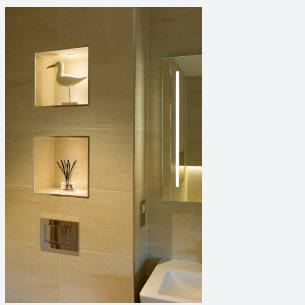

Iris

Category	Downlights
Application	Hospitality, Residential
Specification	Architectural

Iris 3W Warm White 3000K LED Gimbal - White
Code: AIGLED/WW/W

- Micro recessed adjustable downlight with 40° tilt angle.
- Note: Provision should be made for fitting of driver due to minimal cut-out diameter. (Product supplied less driver)
- Multiple uses, including general illumination, retail, cabinets and furniture applications