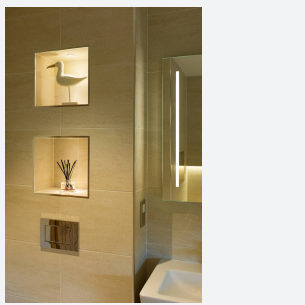

# Iris

Category	Downlights
Application	Hospitality, Residential
Specification	Architectural

Iris 3W Cool White 4000K LED Gimbal  
Code: AIGLED/CW

## PRODUCT FEATURES

- Micro recessed adjustable downlight with 40° tilt angle.
- Note: Provision should be made for fitting of driver due to minimal cut-out diameter. (Product supplied less driver)
- Multiple uses, including general illumination, retail, cabinets and furniture applications