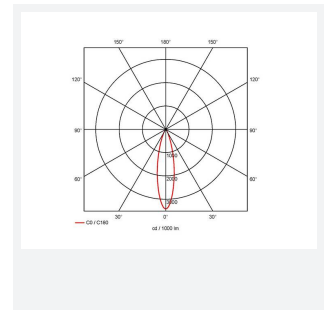

Iris

Category	Downlights
Application	Hospitality, Residential
Specification	Architectural

Iris 3W Cool White 4000K LED Gimbal
Code: AIGLED/CW

- Micro recessed adjustable downlight with 40° tilt angle.
- Note: Provision should be made for fitting of driver due to minimal cut-out diameter. (Product supplied less driver)
- Multiple uses, including general illumination, retail, cabinets and furniture applications

GENERAL INFORMATION	
Wattage	3
Lumens Delivered	170lm
Lm/W	31lm/W
Beam Angle	25
CRI	90
CCT	4000K
Input	220-240V
Operating Temp	-20°C - 25°C
SDCM	3
UGR	17
Cut-Out Size	45
Energy efficiency class	F
Product Weight without Packaging	0.05 kg

TECHNICAL INFORMATION	
Light Source	LED
Colour / Finish	Brushed Chrome
IP Rating	IP20
Class Protection	3
Internal / External	Internal
Surface / Recessed / Suspended	Recessed
Warranty (Years)	3
CE Mark	Yes
Diameter	52 mm
Height	16 mm