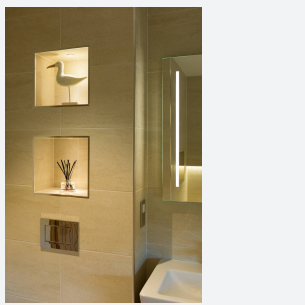

Iris

Category	Downlights
Application	Hospitality, Residential
Specification	Architectural

Iris 3W Cool White 4000K LED Gimbal
Code: AIGLED/CW

- Micro recessed adjustable downlight with 40° tilt angle.
- Note: Provision should be made for fitting of driver due to minimal cut-out diameter. (Product supplied less driver)
- Multiple uses, including general illumination, retail, cabinets and furniture applications

TECHNICAL INFORMATION	
Light Source	LED
Colour / Finish	Brushed Chrome
IP Rating	IP20
Class Protection	3
Internal / External	Internal
Surface / Recessed / Suspended	Recessed
Warranty (Years)	3
CE Mark	Yes
Diameter	52 mm
Height	16 mm