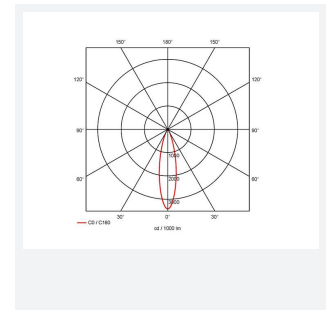

# Iris

Category	Downlights
Application	Hospitality, Residential
Specification	Architectural

Iris 3W Cool White 4000K LED Gimbal  
Code: AIGLED/CW

## PRODUCT FEATURES

- Micro recessed adjustable downlight with 40° tilt angle.
- Note: Provision should be made for fitting of driver due to minimal cut-out diameter. (Product supplied less driver)
- Multiple uses, including general illumination, retail, cabinets and furniture applications

GENERAL INFORMATION	
Wattage	3
Lumens Delivered	170lm
Lm/W	31lm/W
Beam Angle	25
CRI	90
CCT	4000K
Input	220/240V
Operating Temp	-20°C - 25°C
SDCM	3
UGR	17
Cut-Out Size	45
Energy efficiency class	F
Product Weight without Packaging	0.05 kg

TECHNICAL INFORMATION	
Light Source	LED
Colour / Finish	Brushed Chrome
IP Rating	IP20
Class Protection	3
Internal / External	Internal
Surface / Recessed / Suspended	Recessed
Warranty (Years)	3
CE Mark	Yes
Diameter	52 mm
Height	18 mm