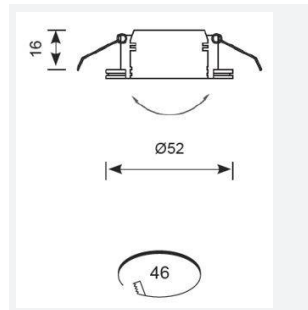

## PRODUCT FEATURES

- Micro recessed adjustable downlight with 40° tilt angle.
- Note: Provision should be made for fitting of driver due to minimal cut-out diameter. (Product supplied less driver)
- Multiple uses, including general illumination, retail, cabinets and furniture applications

GENERAL INFORMATION	
Wattage	3
Lumens Delivered	170lm
Lm/W	31lm/W
Beam Angle	25
CRI	90
CCT	4000K
Input	220/240V
Operating Temp	-20°C - 25°C
SDCM	3
UGR	17
Cut-Out Size	45
Energy efficiency class	F
Product Weight without Packaging	0.05 kg

TECHNICAL INFORMATION	
Light Source	LED
Colour / Finish	Brushed Chrome
IP Rating	IP20
Class Protection	3
Internal / External	Internal
Surface / Recessed / Suspended	Recessed
Warranty (Years)	3
CE Mark	Yes
Diameter	52 mm
Height	18 mm