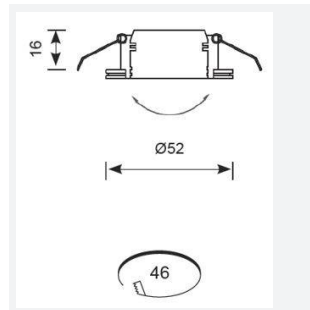

Iris

Category	Downlights
Application	Hospitality, Residential
Specification	Architectural

Iris 3W Cool White 4000K LED Gimbal
Code: AIGLED/CW

- Micro recessed adjustable downlight with 40° tilt angle.
- Note: Provision should be made for fitting of driver due to minimal cut-out diameter. (Product supplied less driver)
- Multiple uses, including general illumination, retail, cabinets and furniture applications

GENERAL INFORMATION	
Wattage	3
Lumens Delivered	170lm
Lm/W	31lm/W
Beam Angle	25
CRI	90
CCT	4000K
Input	220-240V
Operating Temp	-20°C - 25°C
SDCM	3
UGR	17
Cut-Out Size	45
Energy efficiency class	F
Product Weight without Packaging	0.05 kg

TECHNICAL INFORMATION	
Light Source	LED
Colour / Finish	Brushed Chrome
IP Rating	IP20
Class Protection	3
Internal / External	Internal
Surface / Recessed / Suspended	Recessed
Warranty (Years)	3
CE Mark	Yes
Diameter	52 mm
Height	16 mm