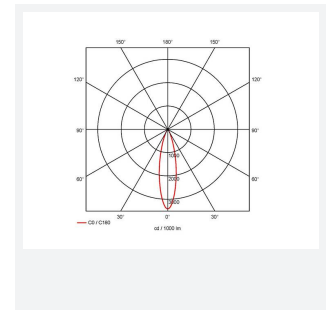

Iris

Iris 3W Cool White 4000K LED Gimbal - White
Code: AIGLED/CW/W

Category	Downlights
Application	Hospitality, Residential
Specification	Architectural

- Micro recessed adjustable downlight with 40° tilt angle.
- Note: Provision should be made for fitting of driver due to minimal cut-out diameter. (Product supplied less driver)
- Multiple uses, including general illumination, retail, cabinets and furniture applications

GENERAL INFORMATION	
Wattage	3
Lumens Delivered	170lm
Lm/W	31lm/W
Beam Angle	25
CRI	90
CCT	4000K
Input	220-240V
Operating Temp	-20°C - 25°C
SDCM	3
UGR	17
Cut-Out Size	45
Energy efficiency class	F
Product Weight without Packaging	0.045 kg

TECHNICAL INFORMATION	
Light Source	LED
Colour / Finish	White
IP Rating	IP20
Class Protection	3
Internal / External	Internal
Surface / Recessed / Suspended	Recessed
Warranty (Years)	3
CE Mark	Yes
Diameter	52 mm
Height	16 mm