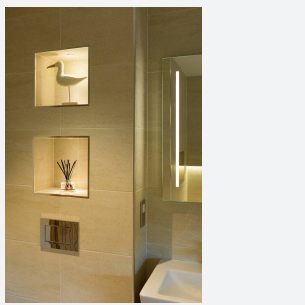

Iris

Iris 3W Cool White 4000K LED Gimbal - White
Code: AIGLED/CW/W

Category	Downlights
Application	Hospitality, Residential
Specification	Architectural

- Micro recessed adjustable downlight with 40° tilt angle.
- Note: Provision should be made for fitting of driver due to minimal cut-out diameter. (Product supplied less driver)
- Multiple uses, including general illumination, retail, cabinets and furniture applications