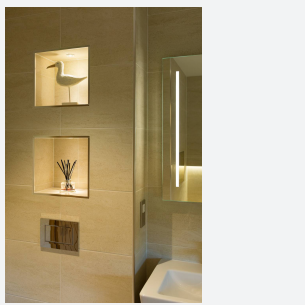

Iris

Iris 3W Cool White 4000K LED Gimbal - White
Code: AIGLED/CW/W

Category	Downlights
Application	Hospitality, Residential
Specification	Architectural

PRODUCT FEATURES

- Micro recessed adjustable downlight with 40° tilt angle.
- Note: Provision should be made for fitting of driver due to minimal cut-out diameter. (Product supplied less driver)
- Multiple uses, including general illumination, retail, cabinets and furniture applications