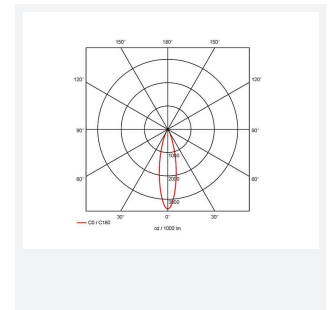

Iris

Iris 3W Cool White 4000K LED Gimbal - White
Code: AIGLED/CW/W

Category	Downlights
Application	Hospitality, Residential
Specification	Architectural

PRODUCT FEATURES

- Micro recessed adjustable downlight with 40° tilt angle.
- Note: Provision should be made for fitting of driver due to minimal cut-out diameter. (Product supplied less driver)
- Multiple uses, including general illumination, retail, cabinets and furniture applications

GENERAL INFORMATION	
Wattage	3
Lumens Delivered	170lm
Lm/W	31lm/W
Beam Angle	25
CRI	90
CCT	4000K
Input	220/240V
Operating Temp	-20°C - 25°C
SDCM	3
UGR	17
Cut-Out Size	45
Energy efficiency class	F
Product Weight without Packaging	0.045 kg

TECHNICAL INFORMATION	
Light Source	LED
Colour / Finish	White
IP Rating	IP20
Class Protection	3
Internal / External	Internal
Surface / Recessed / Suspended	Recessed
Warranty (Years)	3
CE Mark	Yes
Diameter	52 mm
Height	16 mm