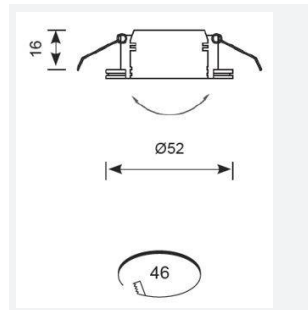

Iris

Iris 3W Cool White 4000K LED Gimbal - White
Code: AIGLED/CW/W

Category	Downlights
Application	Hospitality, Residential
Specification	Architectural

- Micro recessed adjustable downlight with 40° tilt angle.
- Note: Provision should be made for fitting of driver due to minimal cut-out diameter. (Product supplied less driver)
- Multiple uses, including general illumination, retail, cabinets and furniture applications

GENERAL INFORMATION	
Wattage	3
Lumens Delivered	170lm
Lm/W	31lm/W
Beam Angle	25
CRI	90
CCT	4000K
Input	220-240V
Operating Temp	-20°C - 25°C
SDCM	3
UGR	17
Cut-Out Size	45
Energy efficiency class	F
Product Weight without Packaging	0.045 kg

TECHNICAL INFORMATION	
Light Source	LED
Colour / Finish	White
IP Rating	IP20
Class Protection	3
Internal / External	Internal
Surface / Recessed / Suspended	Recessed
Warranty (Years)	3
CE Mark	Yes
Diameter	52 mm
Height	16 mm