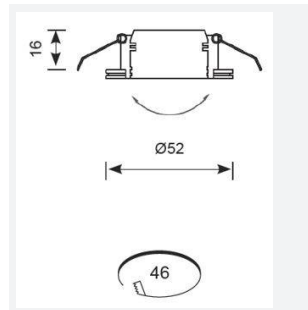

Iris

Iris 3W Cool White 4000K LED Gimbal - White
Code: AIGLED/CW/W

Category	Downlights
Application	Hospitality, Residential
Specification	Architectural

PRODUCT FEATURES

- Micro recessed adjustable downlight with 40° tilt angle.
- Note: Provision should be made for fitting of driver due to minimal cut-out diameter. (Product supplied less driver)
- Multiple uses, including general illumination, retail, cabinets and furniture applications

GENERAL INFORMATION	
Wattage	3
Lumens Delivered	170lm
Lm/W	31lm/W
Beam Angle	25
CRI	90
CCT	4000K
Input	220/240V
Operating Temp	-20°C - 25°C
SDCM	3
UGR	17
Cut-Out Size	45
Energy efficiency class	F
Product Weight without Packaging	0.045 kg

TECHNICAL INFORMATION	
Light Source	LED
Colour / Finish	White
IP Rating	IP20
Class Protection	3
Internal / External	Internal
Surface / Recessed / Suspended	Recessed
Warranty (Years)	3
CE Mark	Yes
Diameter	52 mm
Height	16 mm